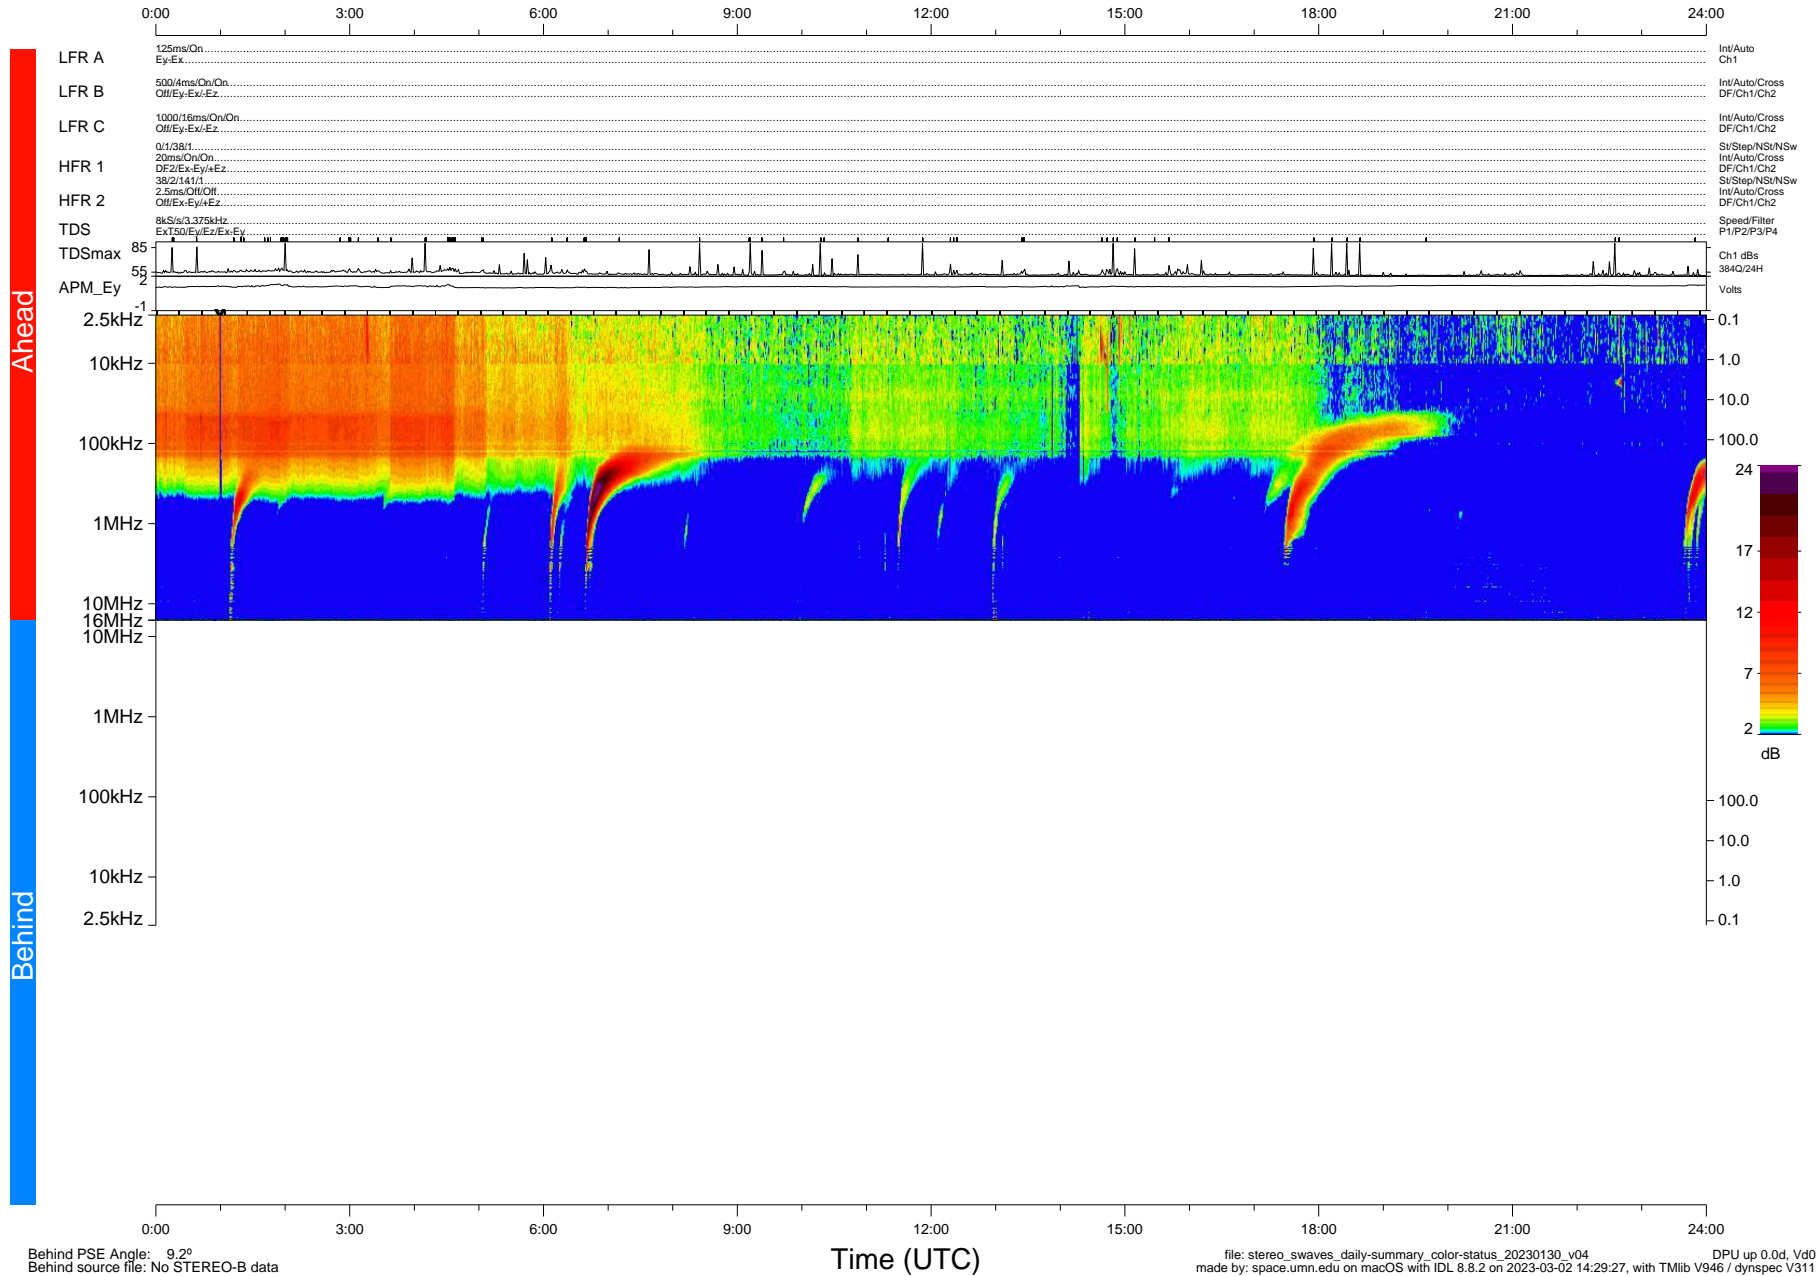

STEREO/WAVES Daily Summary - 30-Jan-2023 (DOY 030)

Ahead source file: swaves_ahead_2023_030_1_05.fin (Recovery: 100.0% HK, 108% Pkts)
 Ahead PSE Angle: -13.5°

DPU up 102.4d, V412d40

Behind PSE Angle: 9.2°
 Behind source file: No STEREO-B data

file: stereo_swaves_daily-summary_color-status_20230130_v04 DPU up 0.0d, Vd0
 made by: space.umn.edu on macOS with IDL 8.8.2 on 2023-03-02 14:29:27, with Tlib V946 / dynspec V311