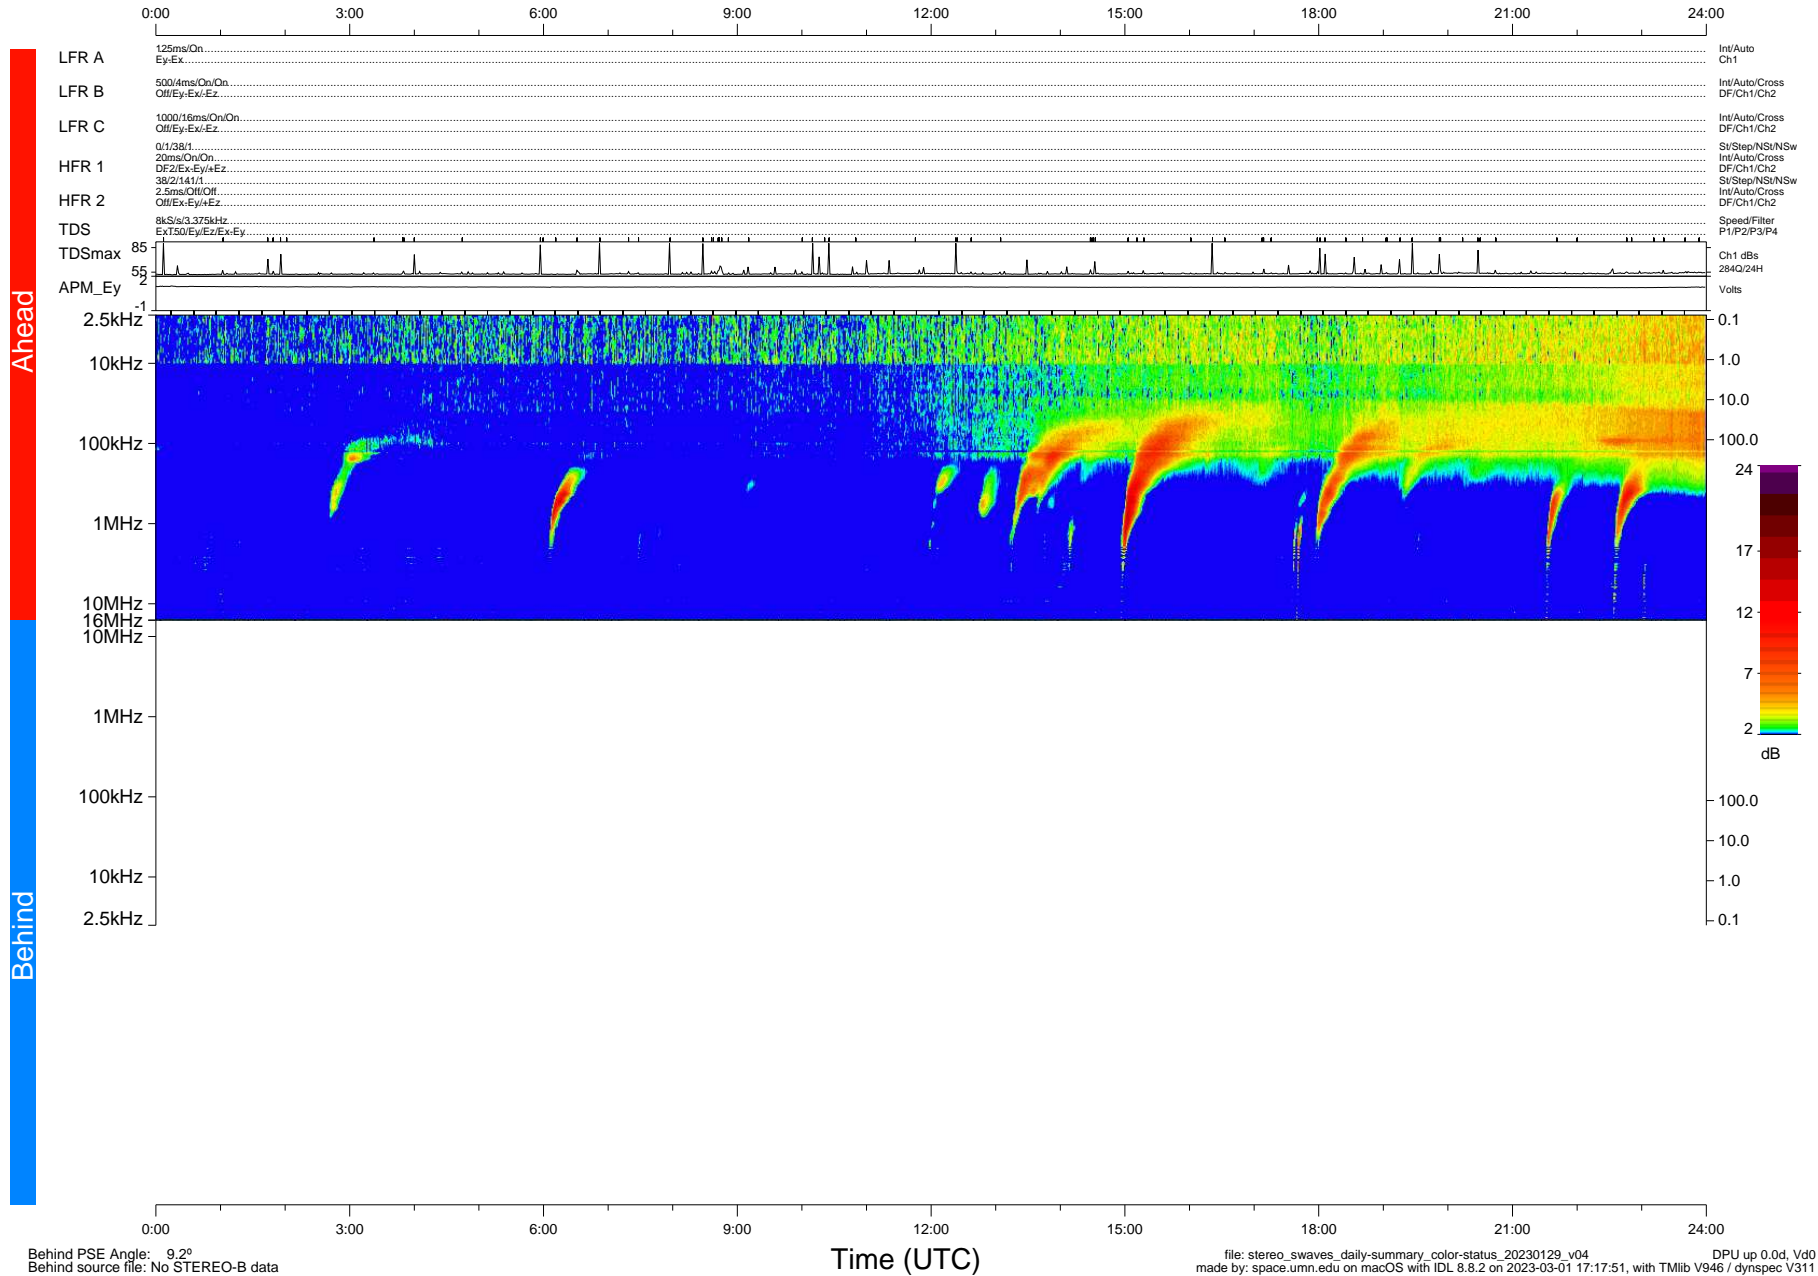

STEREO/WAVES Daily Summary - 29-Jan-2023 (DOY 029)

Ahead source file: swaves_ahead_2023_029_1_05.fin (Recovery: 100.0% HK, 94% Pkts)
 Ahead PSE Angle: -13.5°

DPU up 101.4d, V412d40

Behind PSE Angle: 9.2°
 Behind source file: No STEREO-B data

file: stereo_swaves_daily-summary_color-status_20230129_v04
 made by: space.umn.edu on macOS with IDL 8.8.2 on 2023-03-01 17:17:51, with Tlib V946 / dynspec V311
 DPU up 0.0d, Vd0