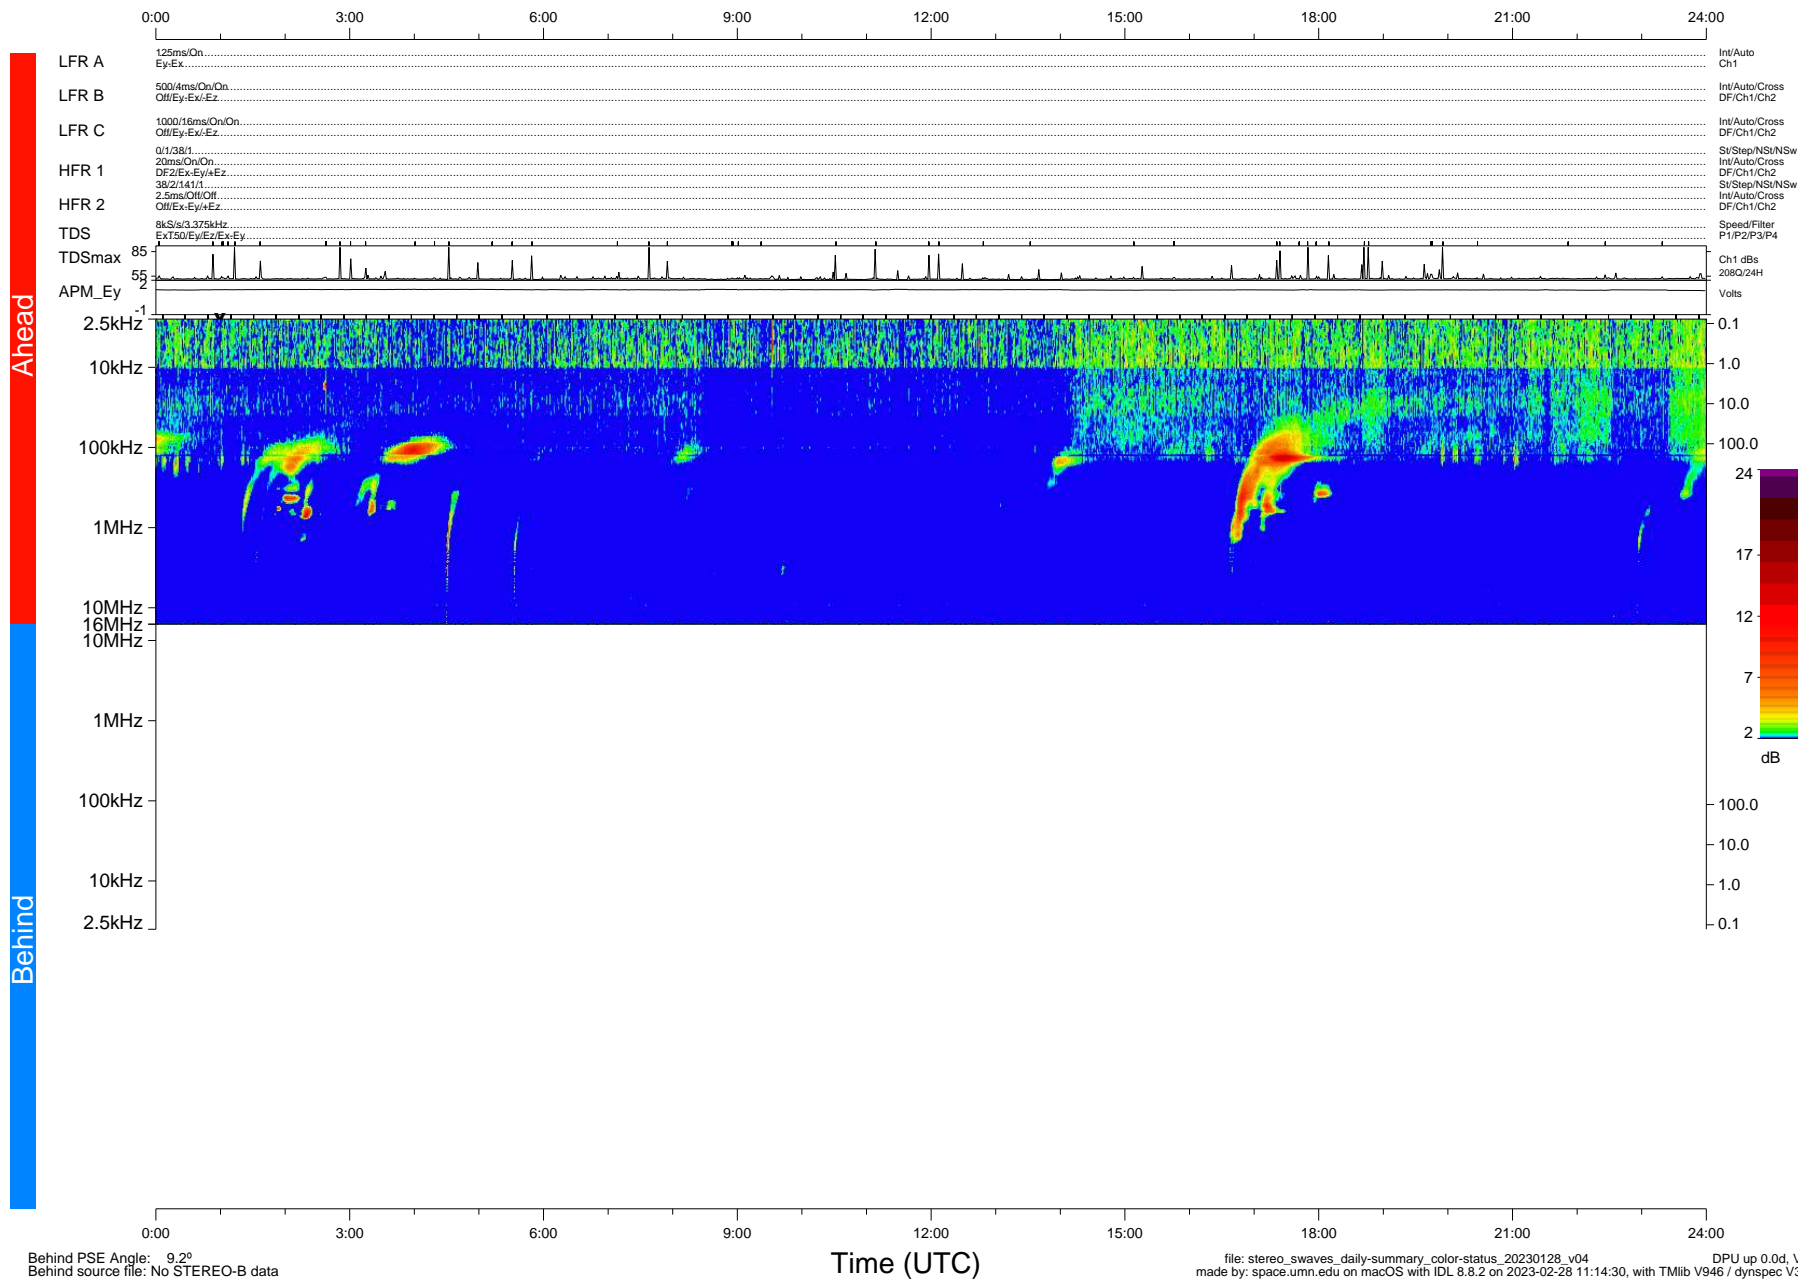

# STEREO/WAVES Daily Summary - 28-Jan-2023 (DOY 028)

Ahead source file: swaves\_ahead\_2023\_028\_1\_05.fin (Recovery: 100.0% HK, 83% Pkts)  
 Ahead PSE Angle: -13.5°

DPU up 100.4d, V412d40

Behind PSE Angle: 9.2°  
 Behind source file: No STEREO-B data

file: stereo\_swaves\_daily-summary\_color-status\_20230128\_v04  
 made by: space.umn.edu on macOS with IDL 8.8.2 on 2023-02-28 11:14:30, with Tlib V946 / dynspec V311

DPU up 0.0d, Vd0