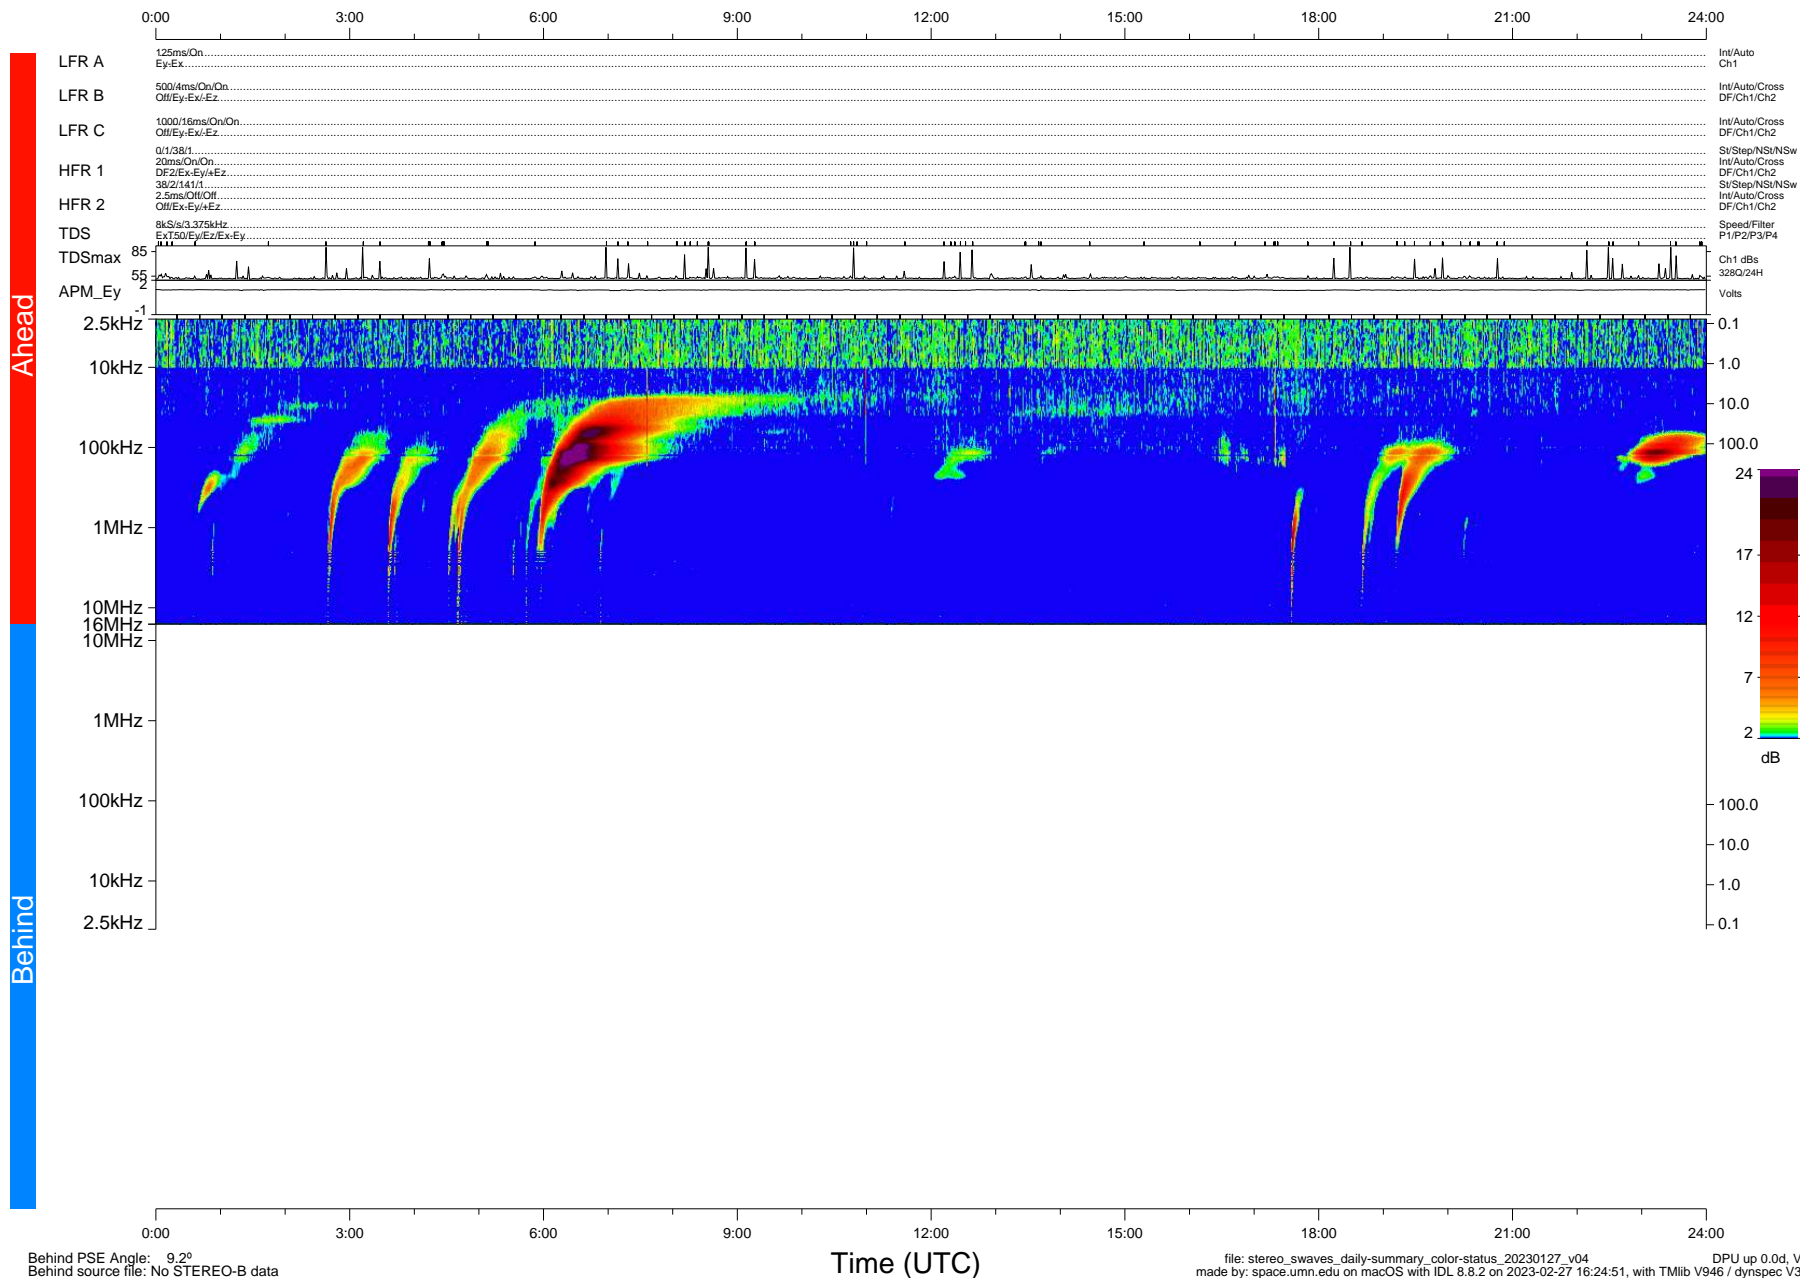

STEREO/WAVES Daily Summary - 27-Jan-2023 (DOY 027)

Ahead source file: swaves_ahead_2023_027_1_05.fin (Recovery: 100.0% HK, 100% Pkts)
Ahead PSE Angle: -13.5°

DPU up 99.4d, V412d40

Behind PSE Angle: 9.2°
Behind source file: No STEREO-B data