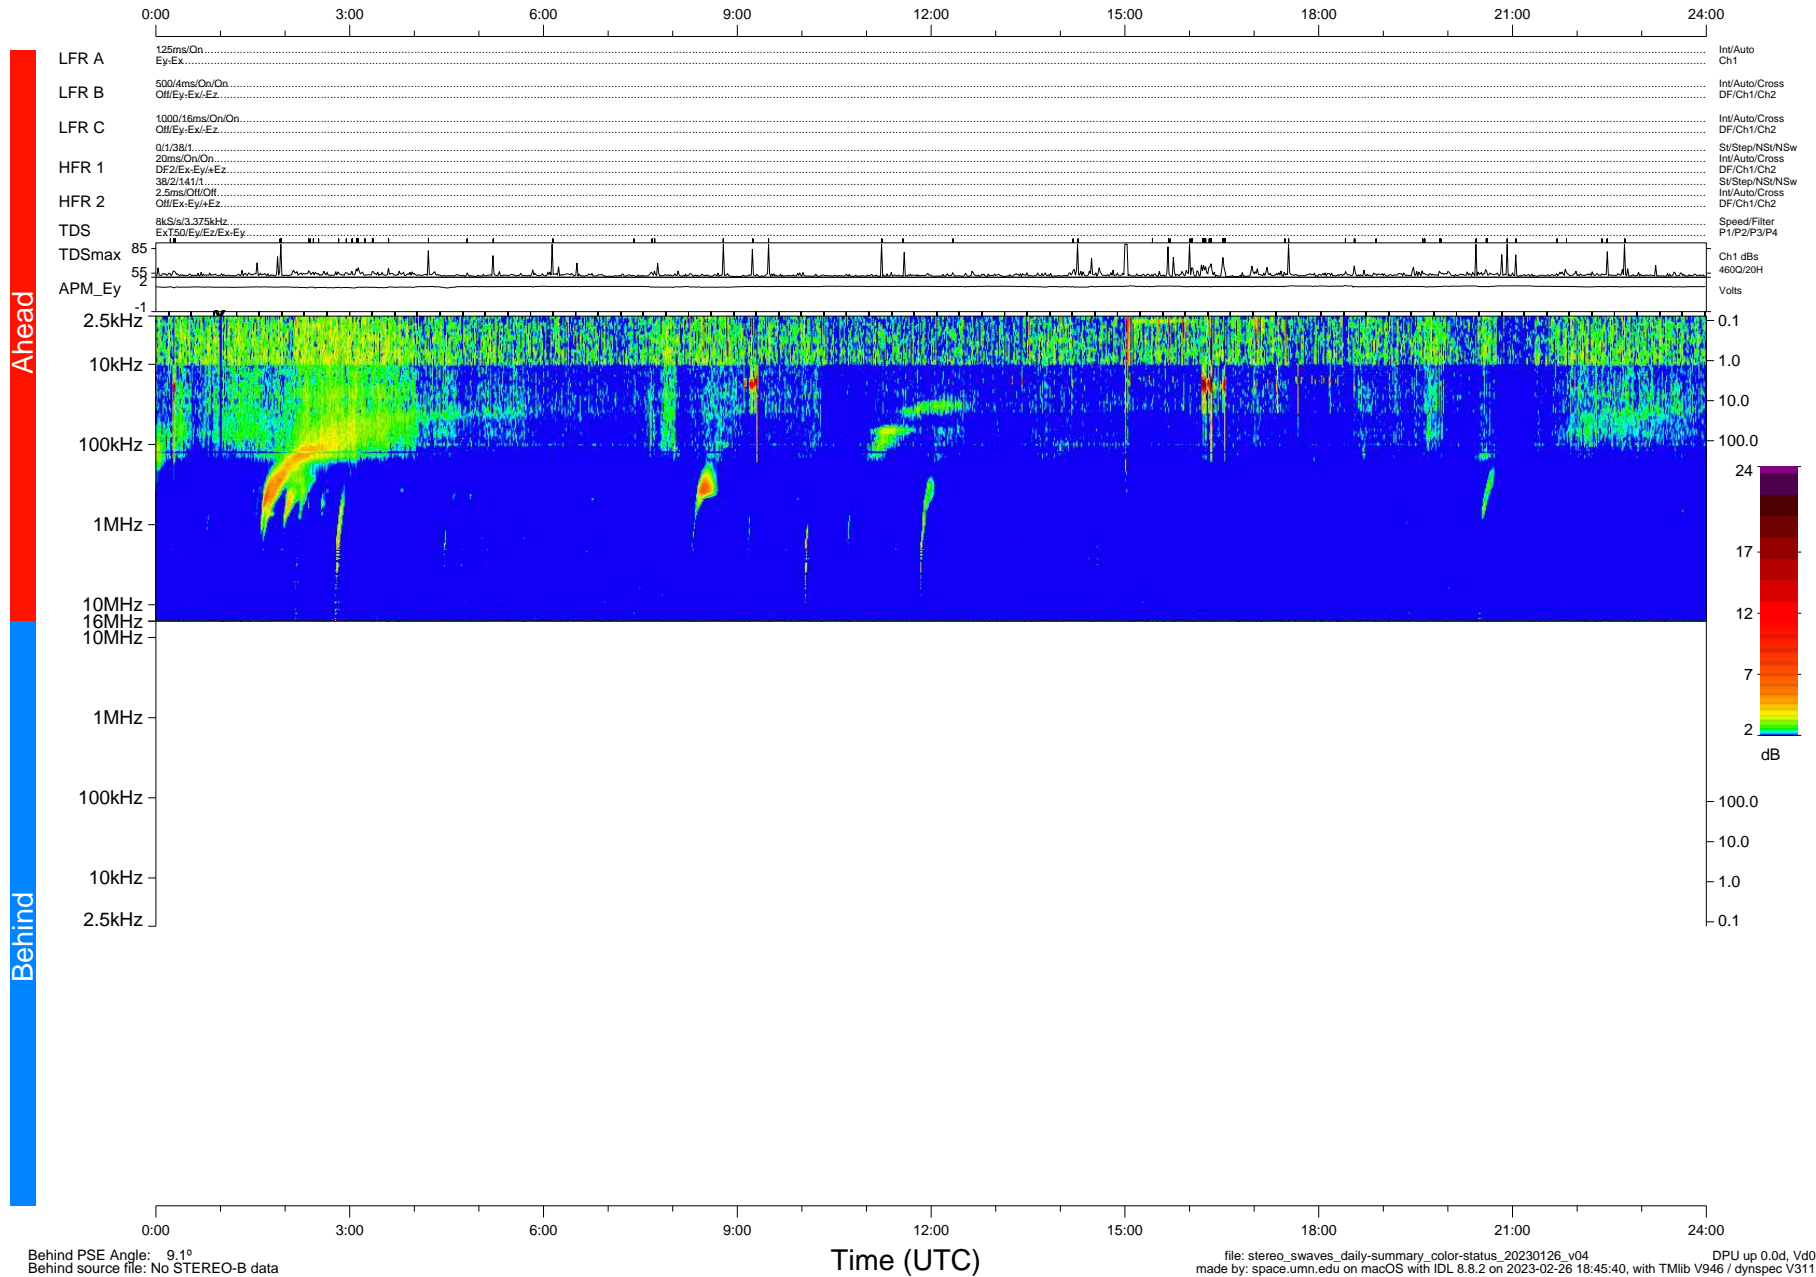

STEREO/WAVES Daily Summary - 26-Jan-2023 (DOY 026)

Ahead source file: swaves_ahead_2023_026_1_05.fin (Recovery: 100.0% HK, 119% Pkts)
 Ahead PSE Angle: -13.6°

DPU up 98.4d, V412d40

Behind PSE Angle: 9.1°
 Behind source file: No STEREO-B data

file: stereo_swaves_daily-summary_color-status_20230126_v04 DPU up 0.0d, Vd0
 made by: space.umn.edu on macOS with IDL 8.8.2 on 2023-02-26 18:45:40, with Tlib V946 / dynspec V311