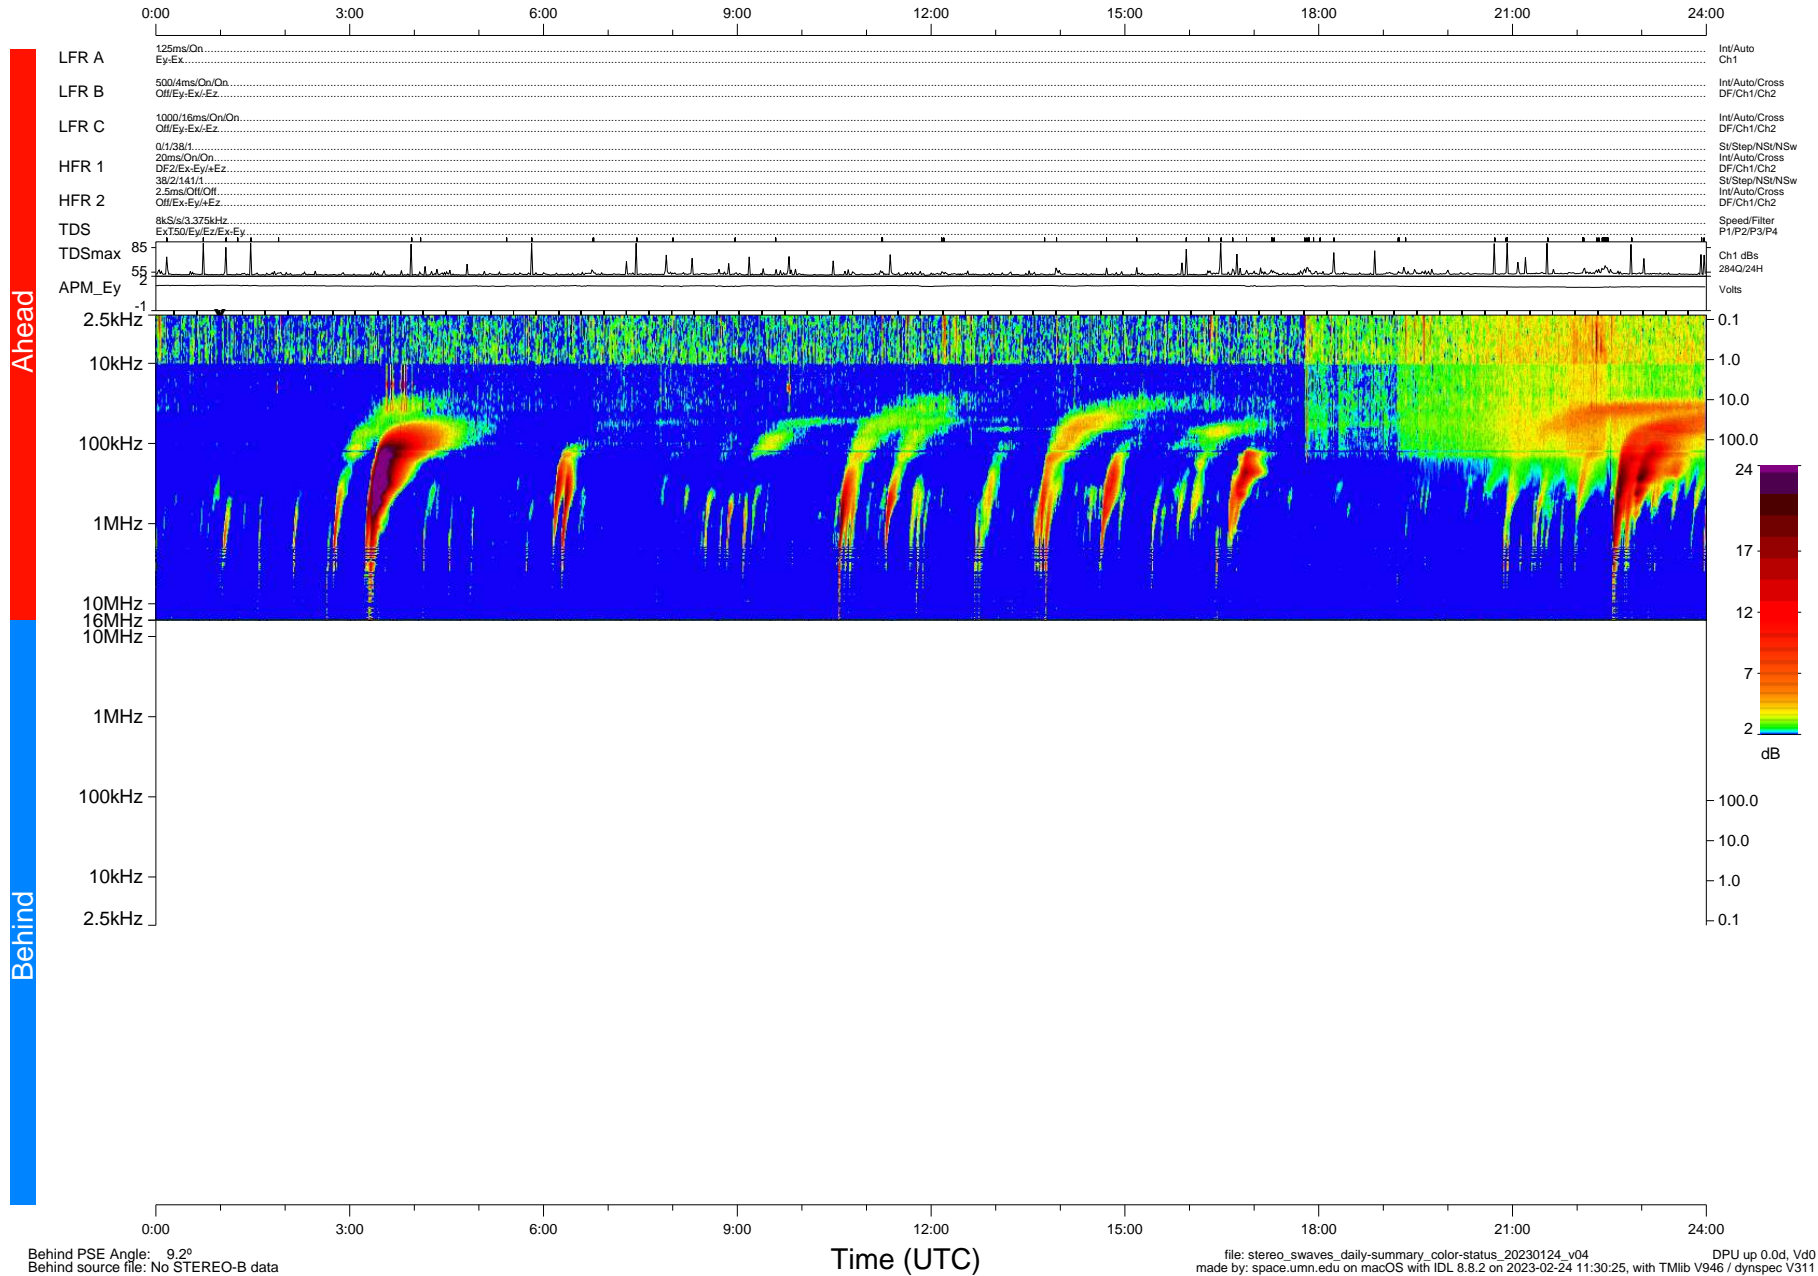

# STEREO/WAVES Daily Summary - 24-Jan-2023 (DOY 024)

Ahead source file: swaves\_ahead\_2023\_024\_1\_05.fin (Recovery: 100.0% HK, 94% Pkts)  
 Ahead PSE Angle: -13.5°

DPU up 96.4d, V412d40

Behind PSE Angle: 9.2°  
 Behind source file: No STEREO-B data

file: stereo\_swaves\_daily-summary\_color-status\_20230124\_v04  
 made by: space.umn.edu on macOS with IDL 8.8.2 on 2023-02-24 11:30:25, with Tlib V946 / dynspec V311  
 DPU up 0.0d, Vd0