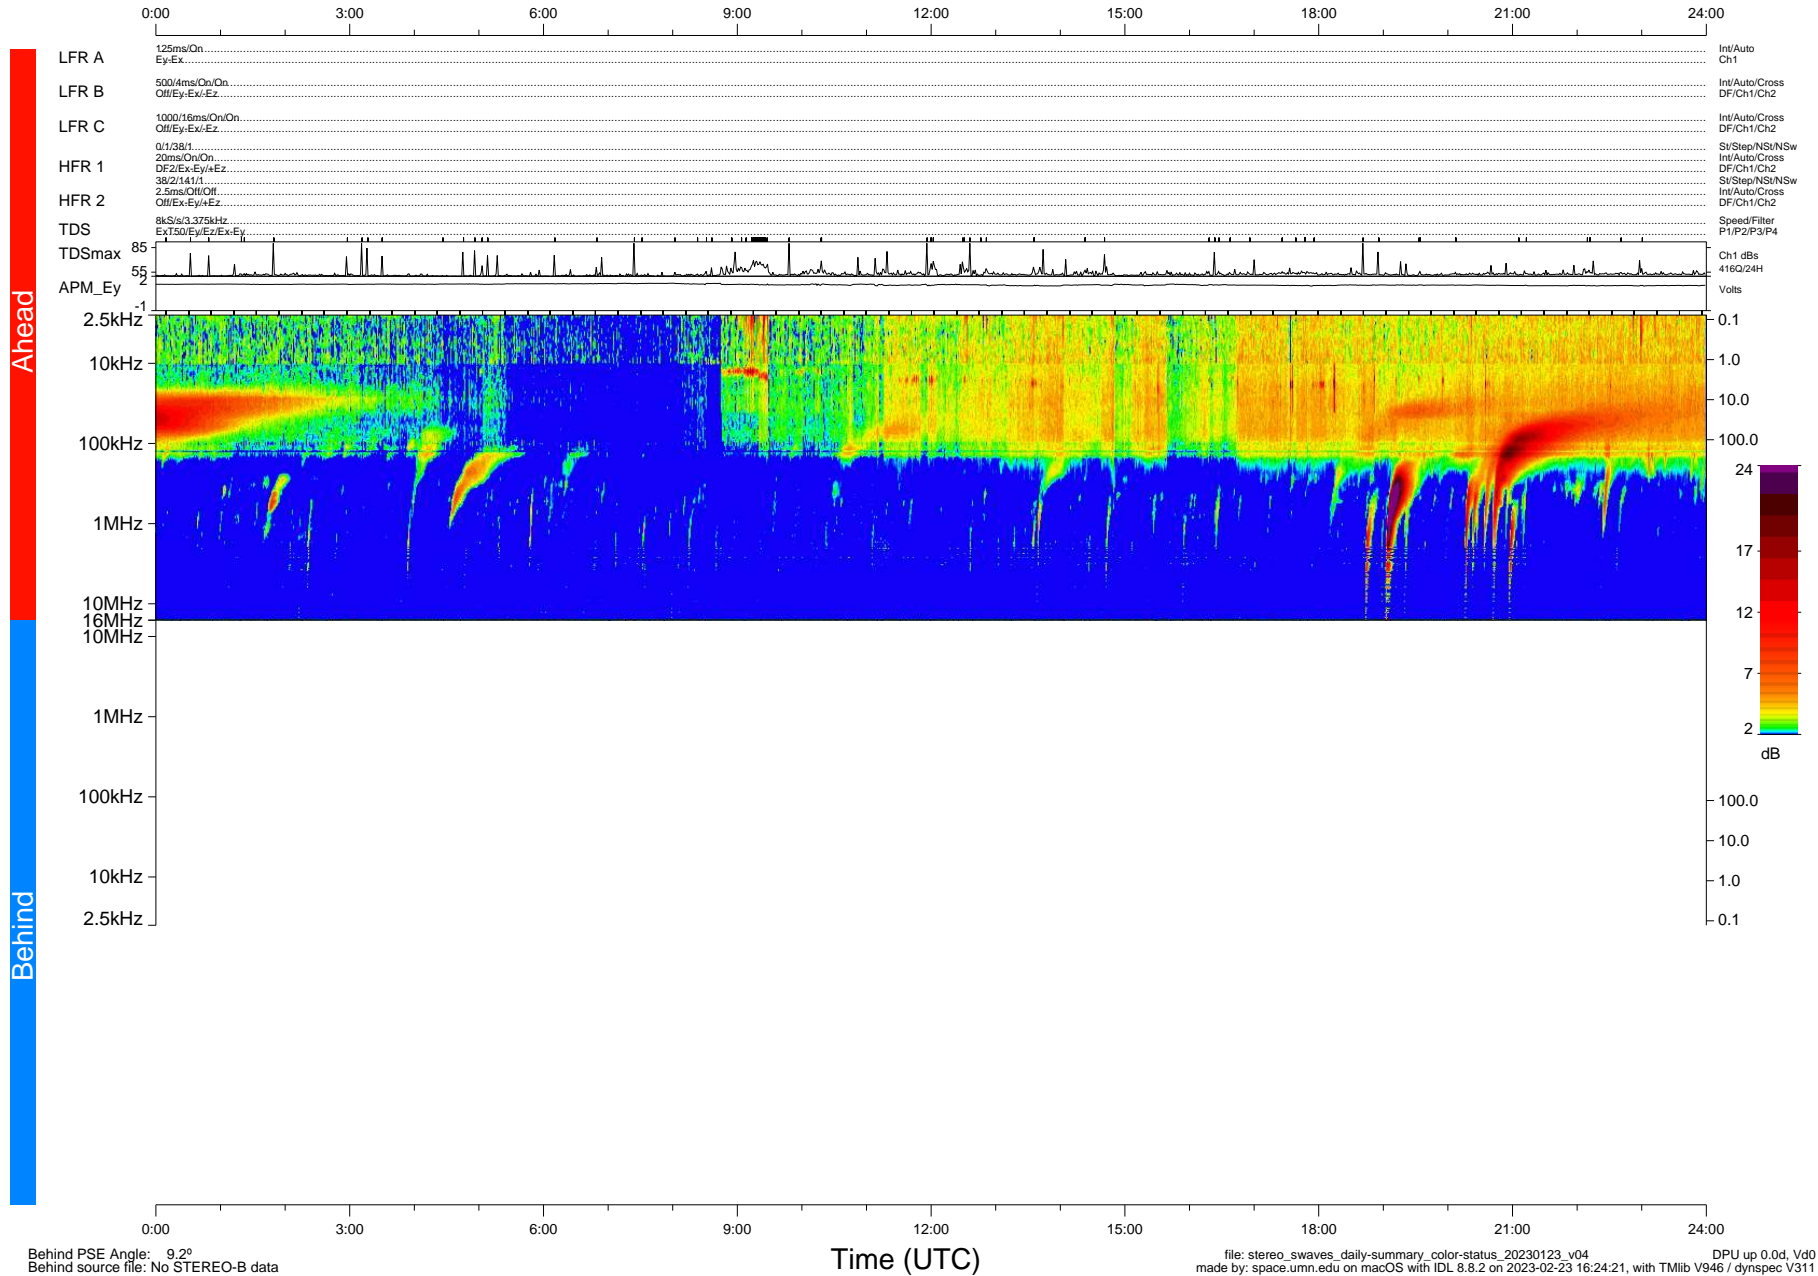

STEREO/WAVES Daily Summary - 23-Jan-2023 (DOY 023)

Ahead source file: swaves_ahead_2023_023_1_05.fin (Recovery: 100.0% HK, 113% Pkts)
Ahead PSE Angle: -13.6°

DPU up 95.4d, V412d40

Behind PSE Angle: 9.2°
Behind source file: No STEREO-B data