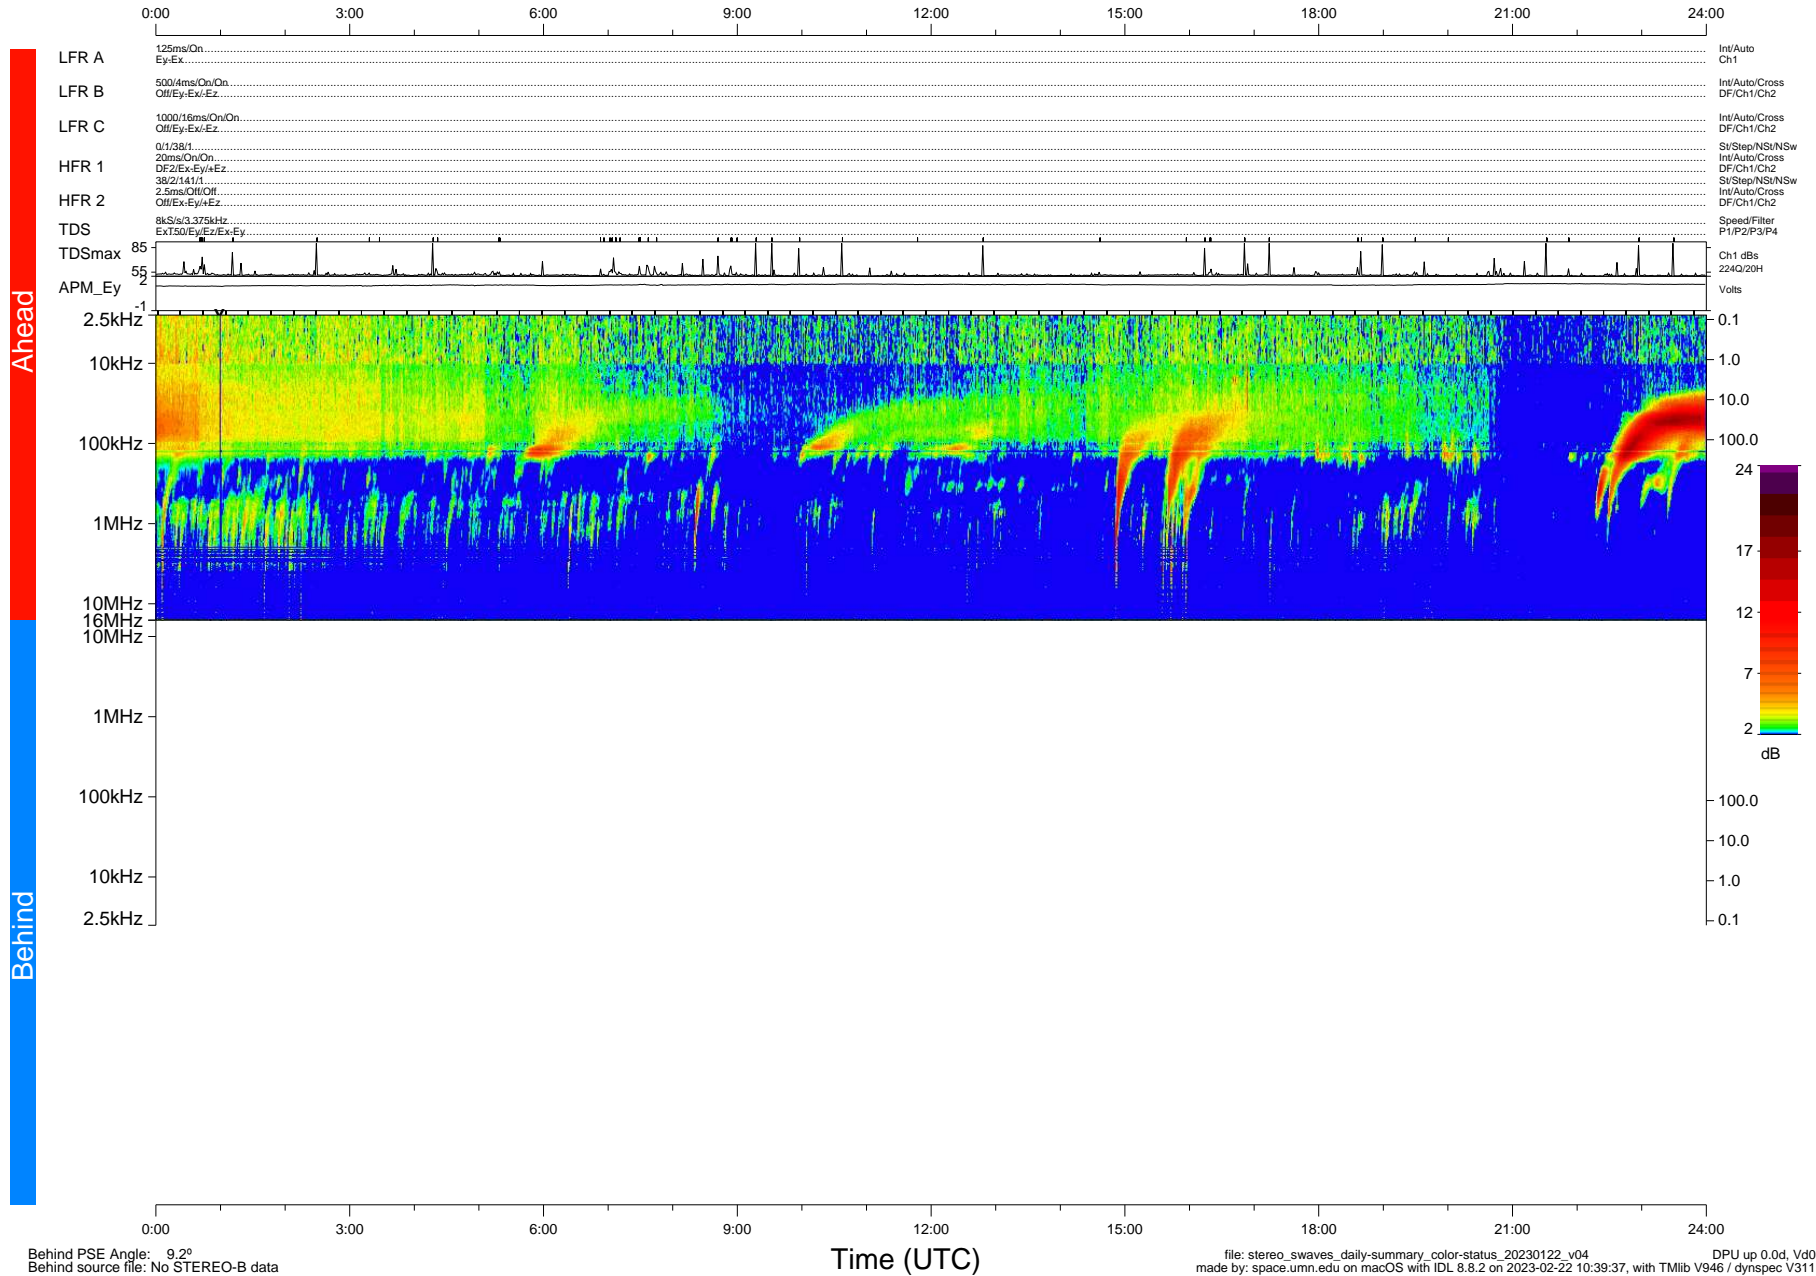

STEREO/WAVES Daily Summary - 22-Jan-2023 (DOY 022)

Ahead source file: swaves_ahead_2023_022_1_05.fin (Recovery: 100.0% HK, 85% Pkts)
 Ahead PSE Angle: -13.6°

DPU up 94.4d, V412d40

Behind PSE Angle: 9.2°
 Behind source file: No STEREO-B data

file: stereo_swaves_daily-summary_color-status_20230122_v04 DPU up 0.0d, Vd0
 made by: space.umn.edu on macOS with IDL 8.8.2 on 2023-02-22 10:39:37, with Tlib V946 / dynspec V311