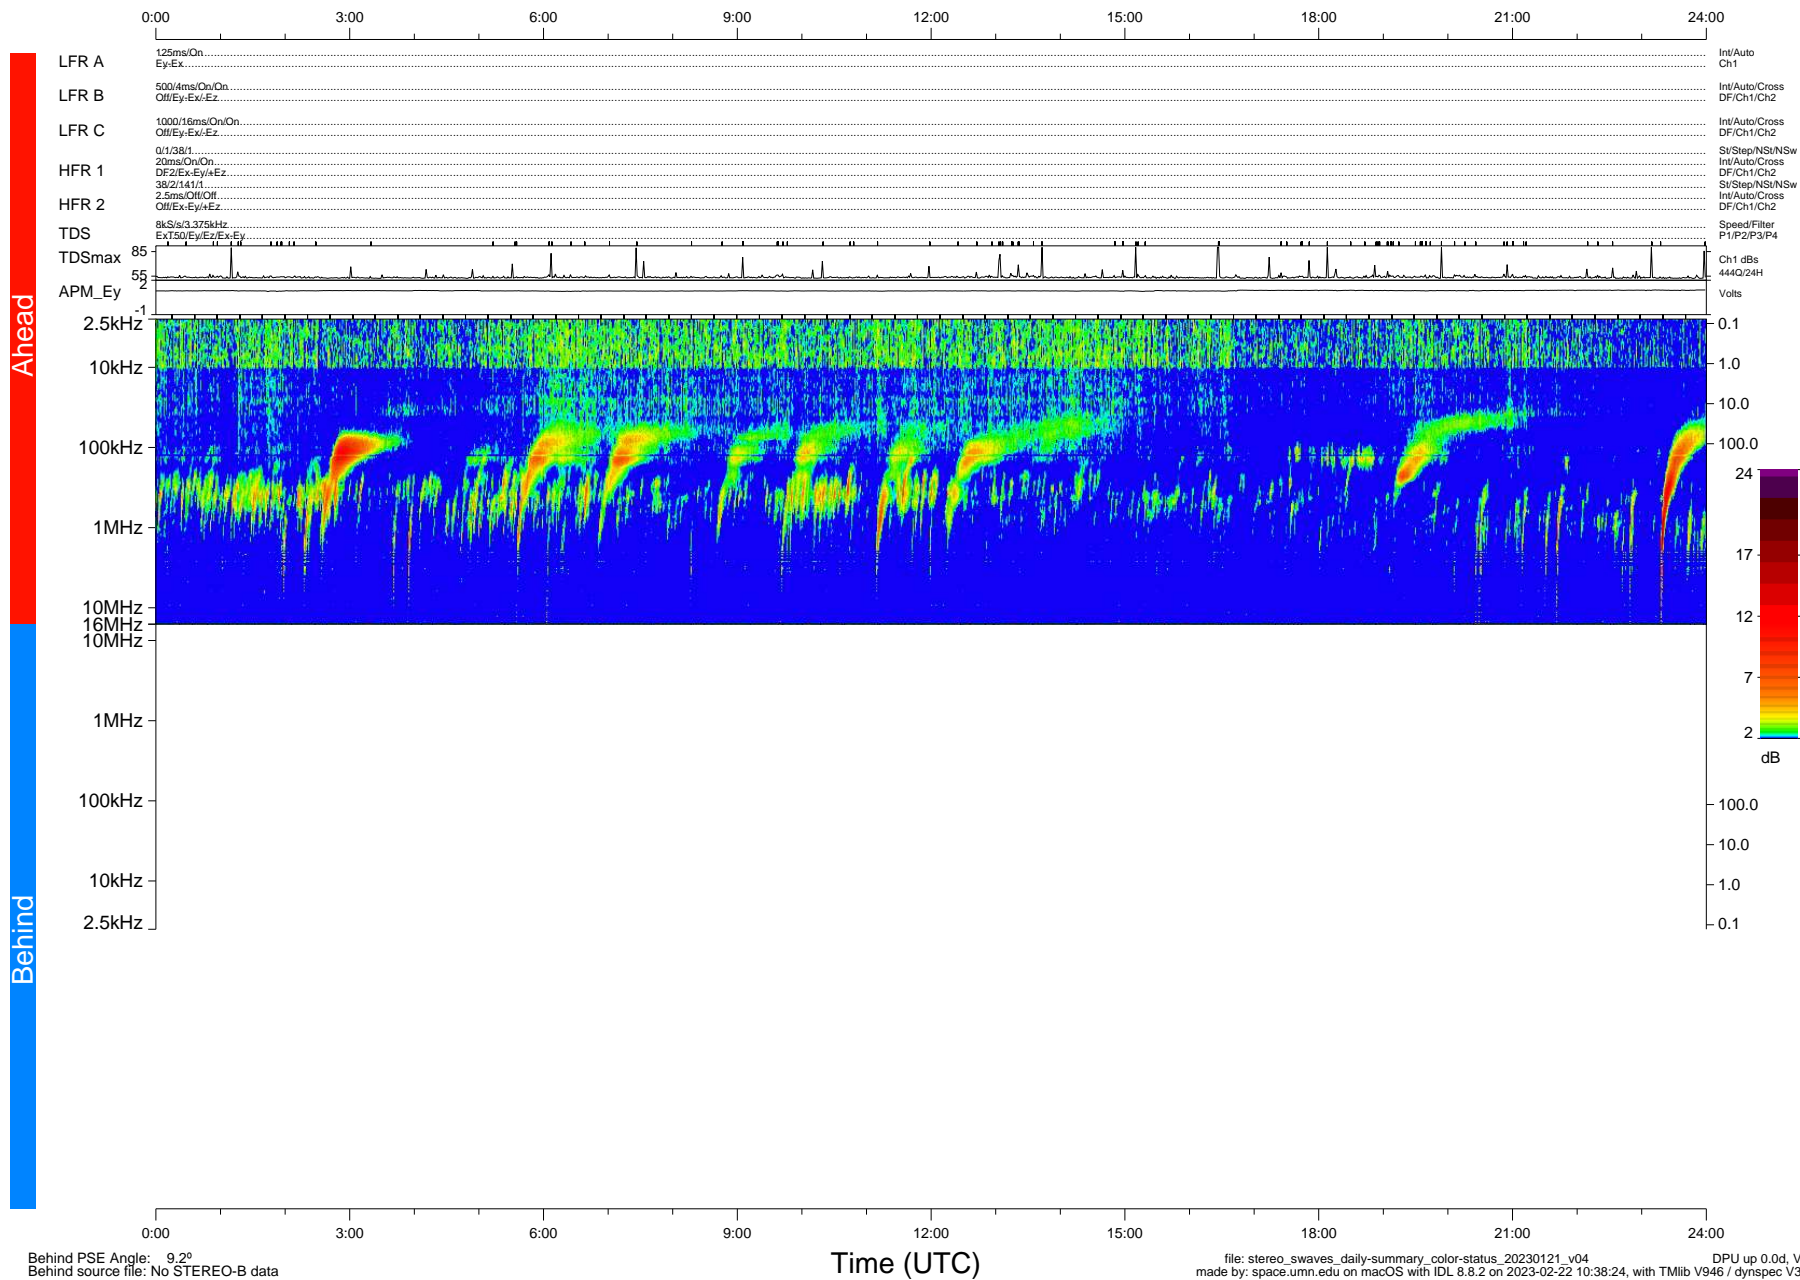

STEREO/WAVES Daily Summary - 21-Jan-2023 (DOY 021)

Ahead source file: swaves_ahead_2023_021_1_05.fin (Recovery: 100.0% HK, 117% Pkts)
Ahead PSE Angle: -13.7°

DPU up 93.4d, V412d40

Behind PSE Angle: 9.2°
Behind source file: No STEREO-B data

Time (UTC)