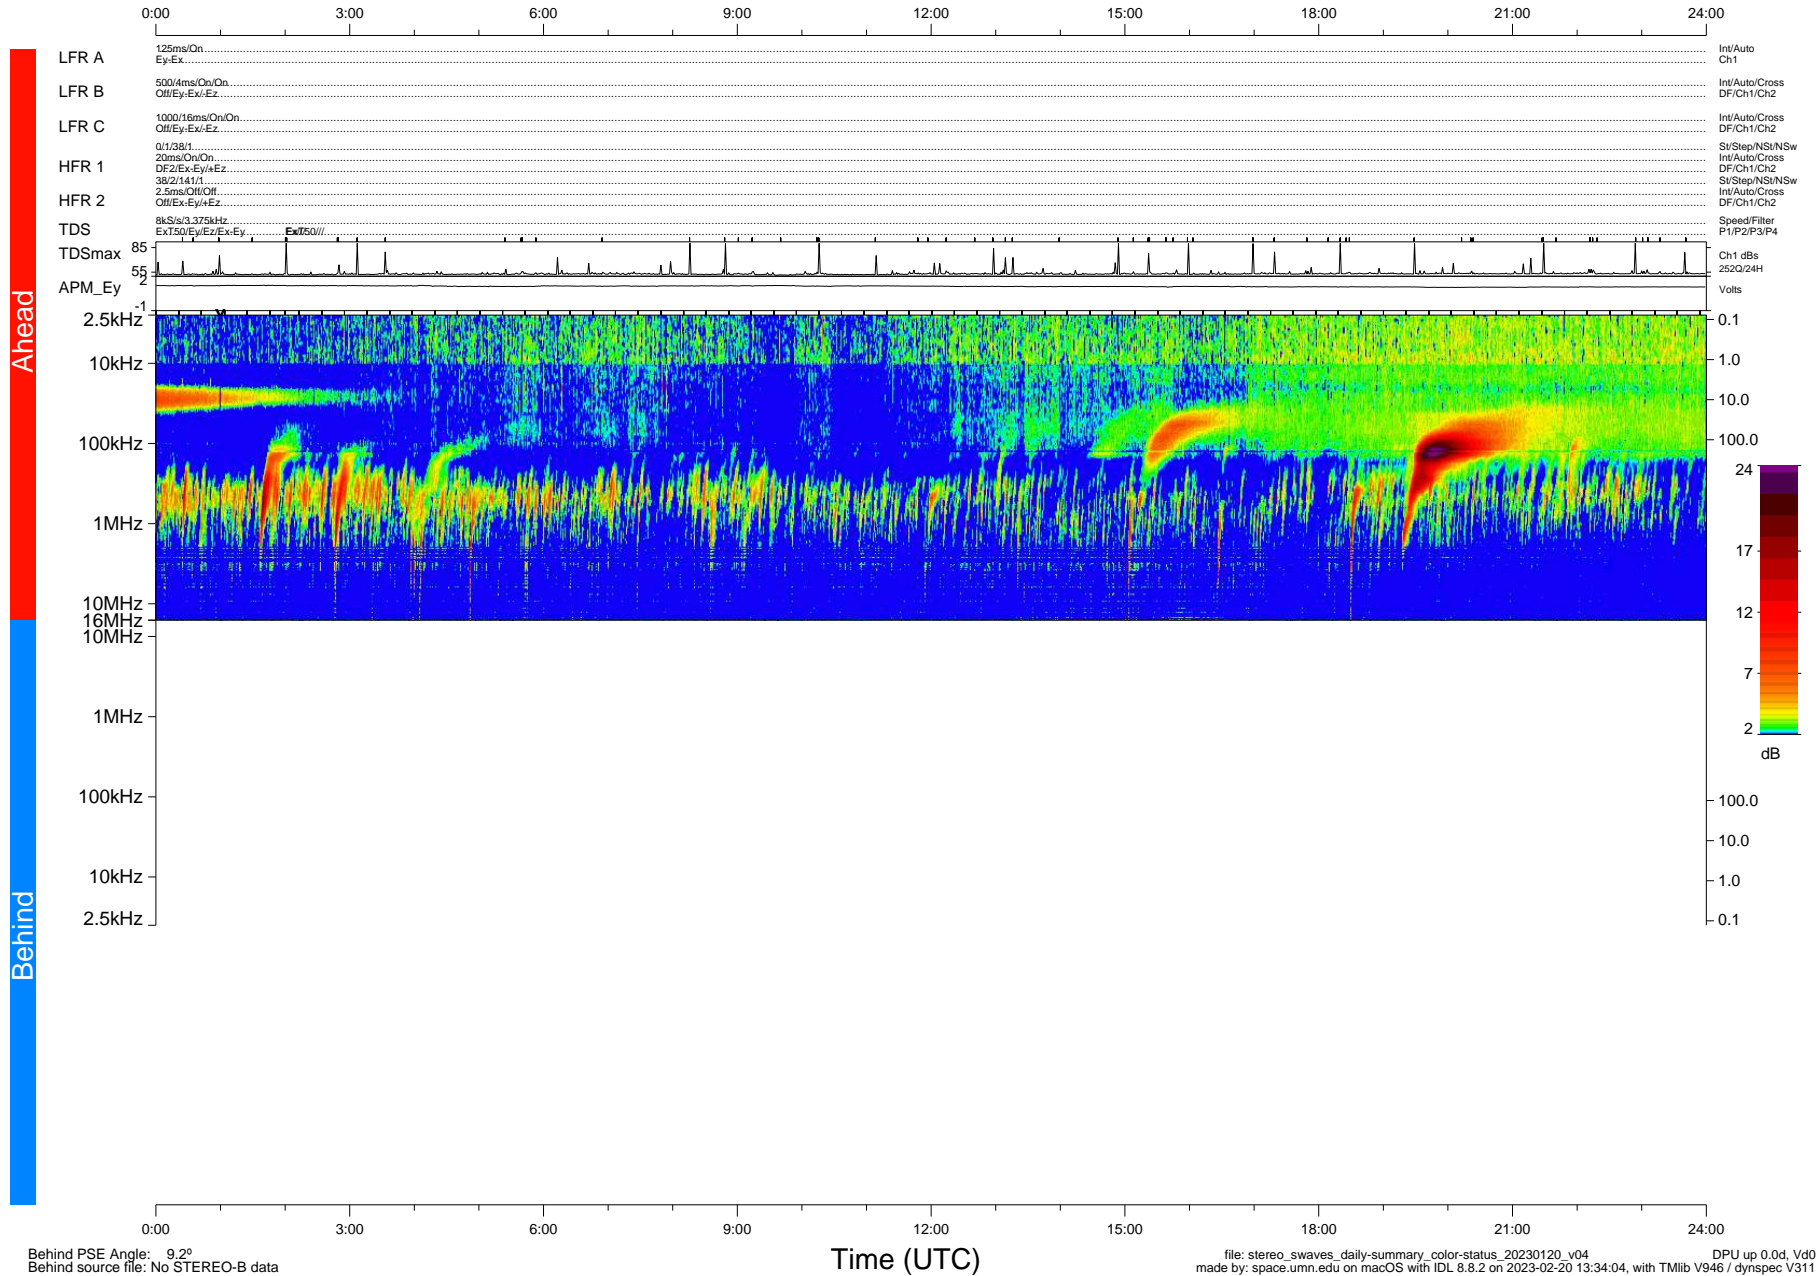

STEREO/WAVES Daily Summary - 20-Jan-2023 (DOY 020)

Ahead source file: swaves_ahead_2023_020_1_05.fin (Recovery: 100.1% HK, 89% PKts)
Ahead PSE Angle: -13.7°

DPU up 92.4d, V412d40

Behind PSE Angle: 9.2°
Behind source file: No STEREO-B data