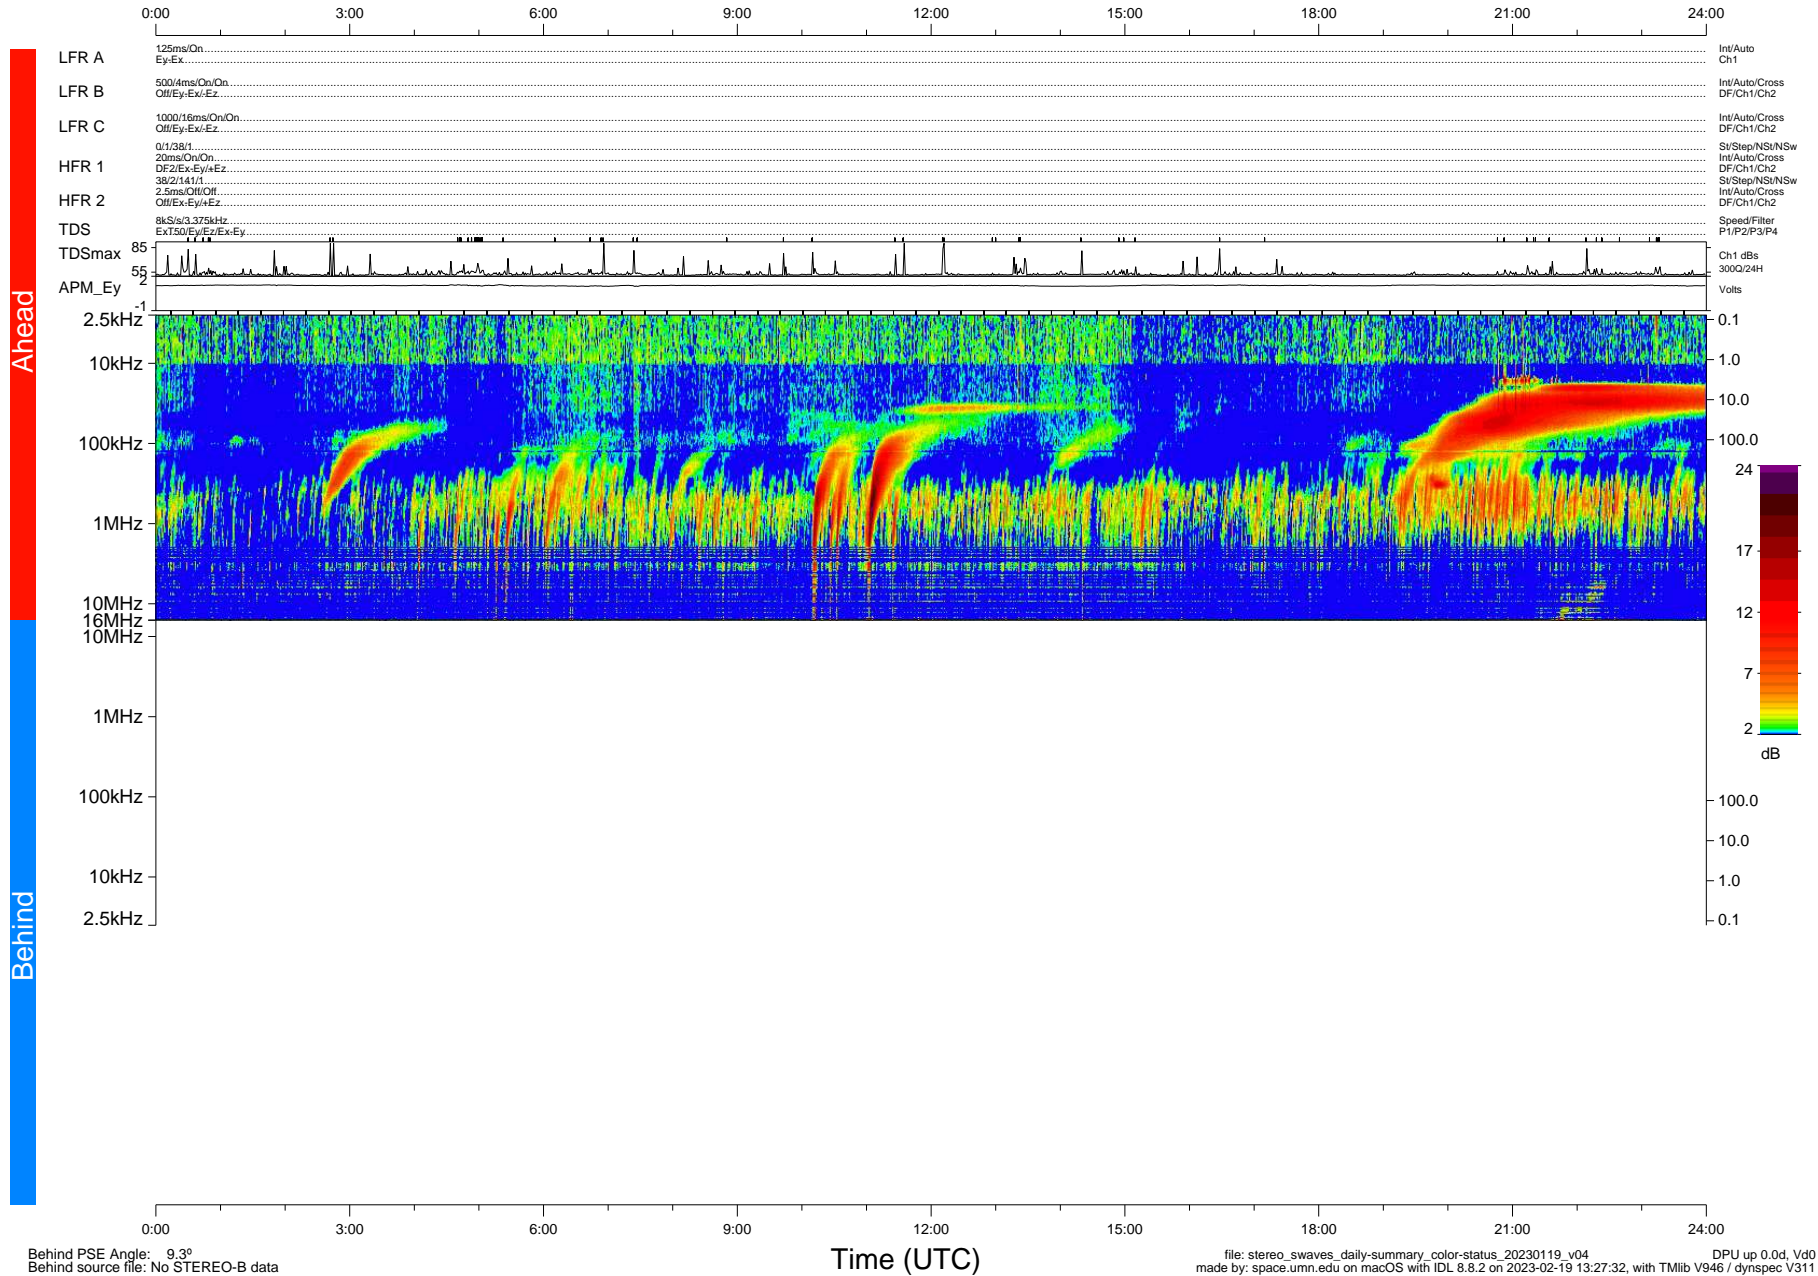

STEREO/WAVES Daily Summary - 19-Jan-2023 (DOY 019)

Ahead source file: swaves_ahead_2023_019_1_05.fin (Recovery: 100.0% HK, 96% Pkts)
Ahead PSE Angle: -13.6°

DPU up 91.4d, V412d40

Behind PSE Angle: 9.3°
Behind source file: No STEREO-B data