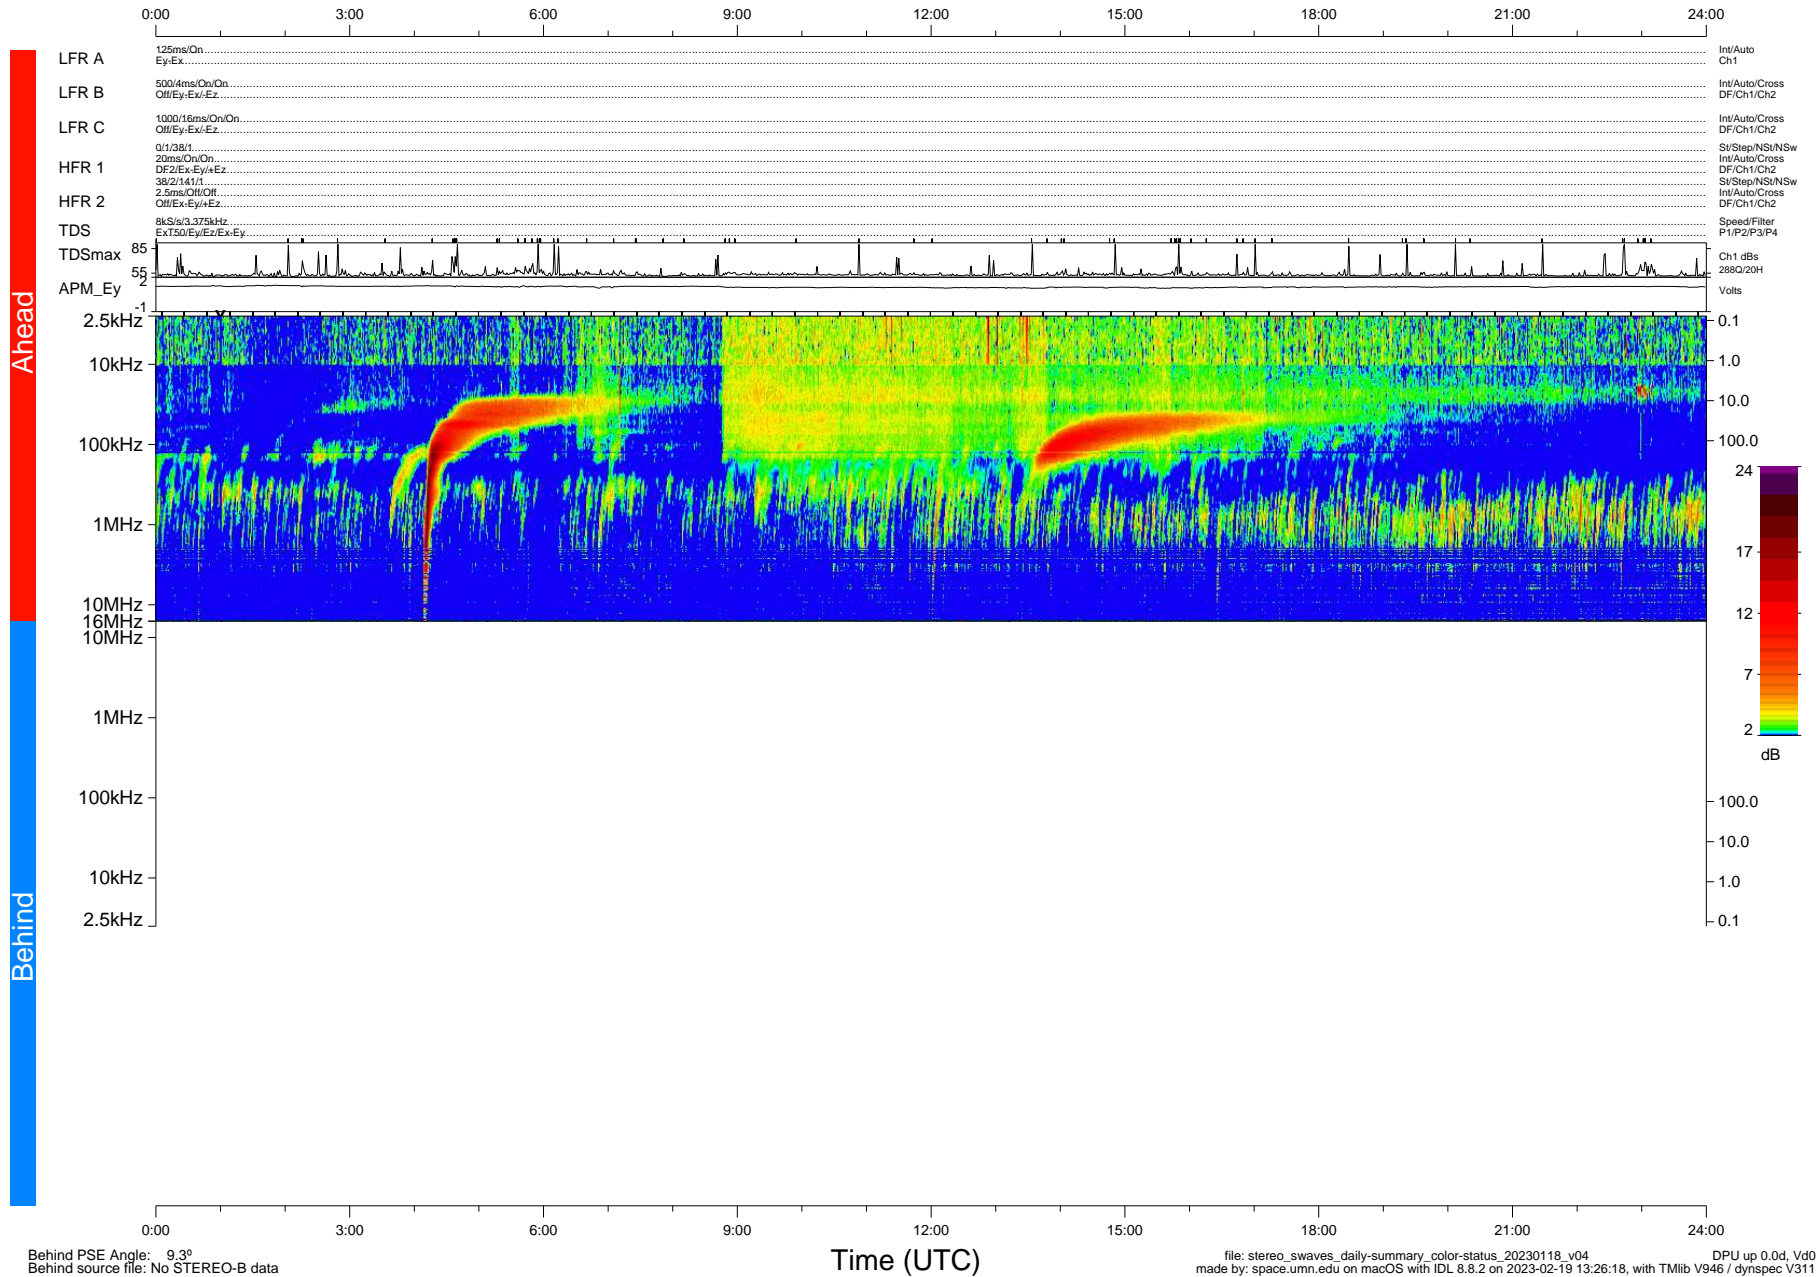

STEREO/WAVES Daily Summary - 18-Jan-2023 (DOY 018)

Ahead source file: swaves_ahead_2023_018_1_05.fin (Recovery: 100.0% HK, 94% Pkts)
 Ahead PSE Angle: -13.7°

DPU up 90.4d, V412d40

Behind PSE Angle: 9.3°
 Behind source file: No STEREO-B data