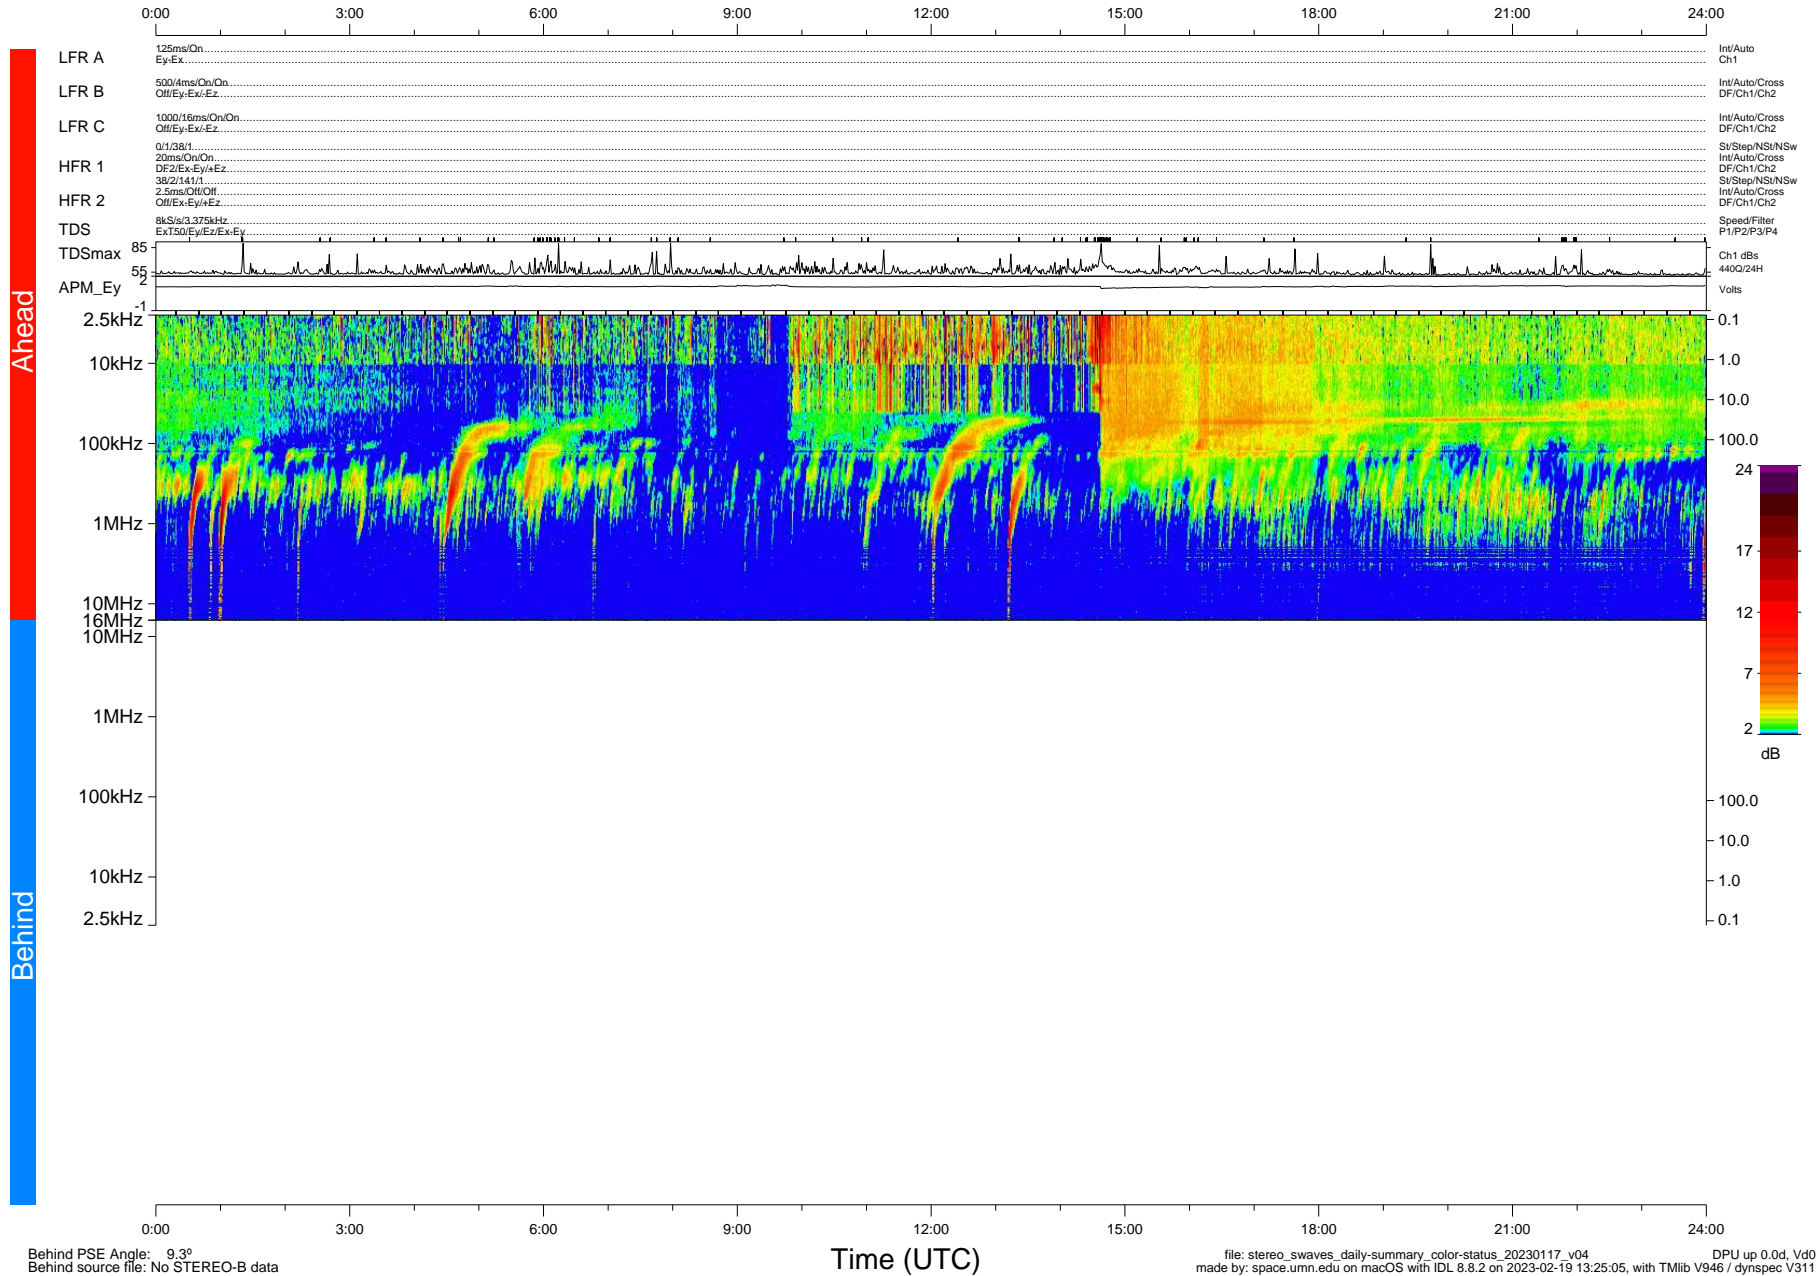

STEREO/WAVES Daily Summary - 17-Jan-2023 (DOY 017)

Ahead source file: swaves_ahead_2023_017_1_05.fin (Recovery: 100.0% HK, 117% Pkts)
Ahead PSE Angle: -13.7°

DPU up 89.4d, V412d40

Behind PSE Angle: 9.3°
Behind source file: No STEREO-B data

Time (UTC)