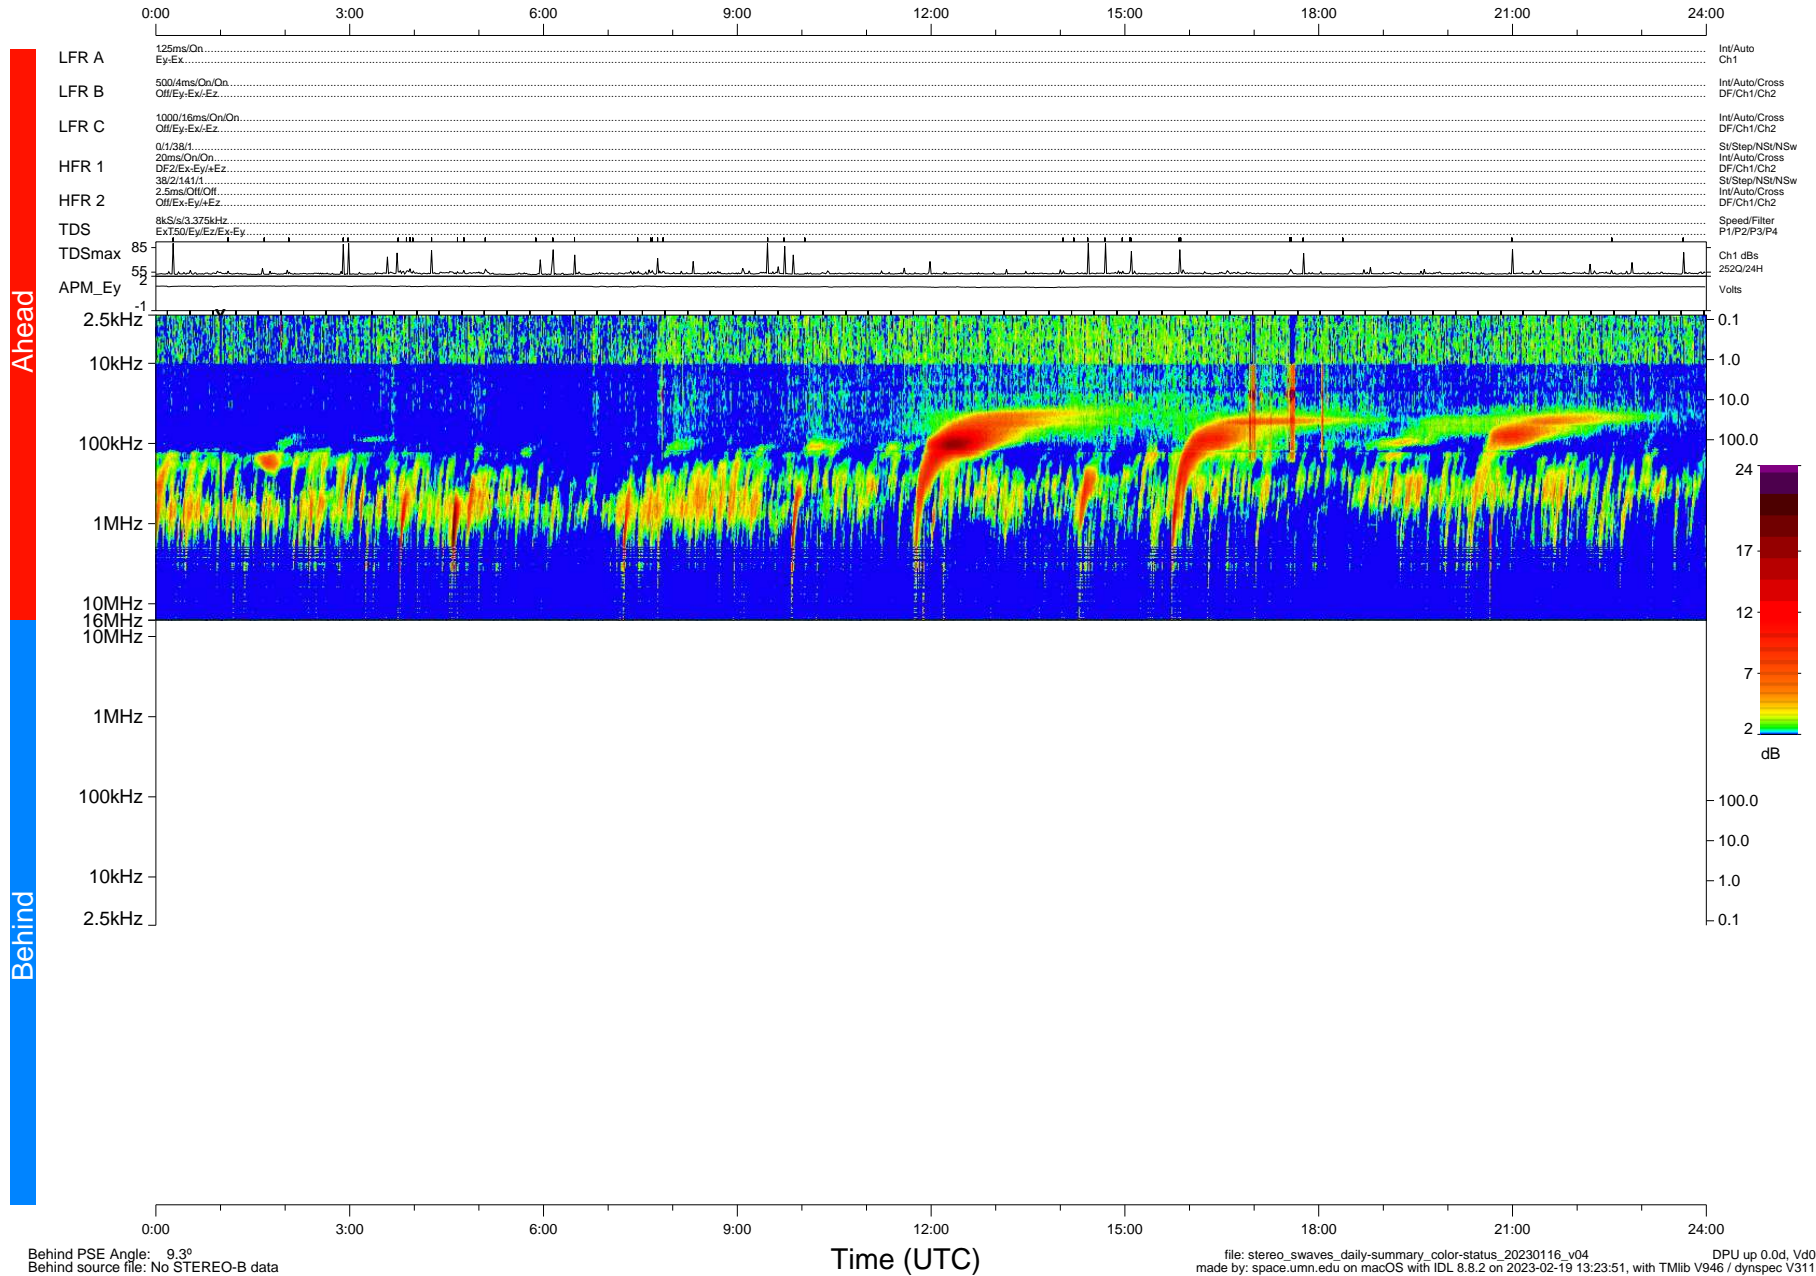

STEREO/WAVES Daily Summary - 16-Jan-2023 (DOY 016)

Ahead source file: swaves_ahead_2023_016_1_05.fin (Recovery: 100.0% HK, 89% PKts)
Ahead PSE Angle: -13.7°

DPU up 88.4d, V412d40

Behind PSE Angle: 9.3°
Behind source file: No STEREO-B data