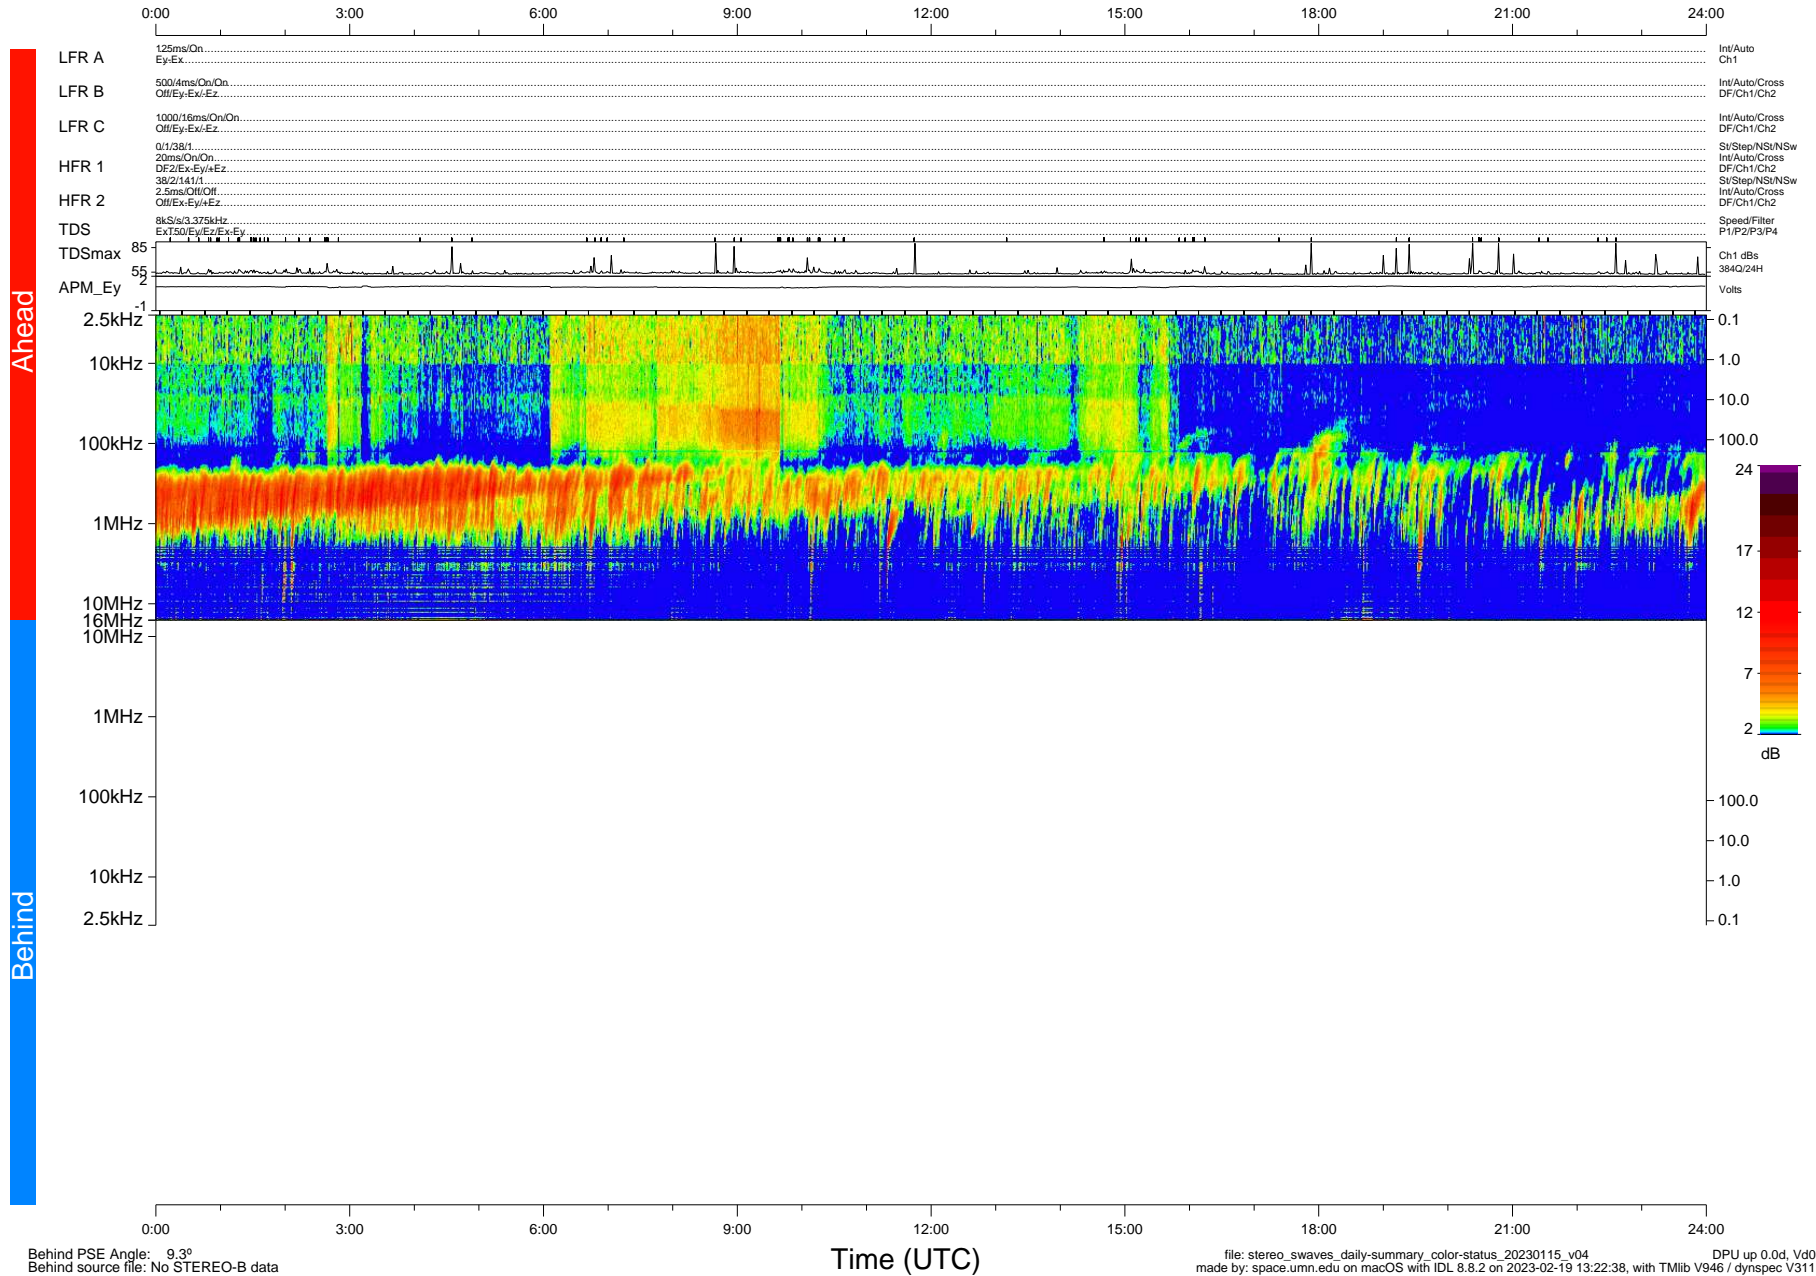

STEREO/WAVES Daily Summary - 15-Jan-2023 (DOY 015)

Ahead source file: swaves_ahead_2023_015_1_05.fin (Recovery: 100.0% HK, 109% Pkts)
Ahead PSE Angle: -13.8°

DPU up 87.4d, V412d40

Behind PSE Angle: 9.3°
Behind source file: No STEREO-B data