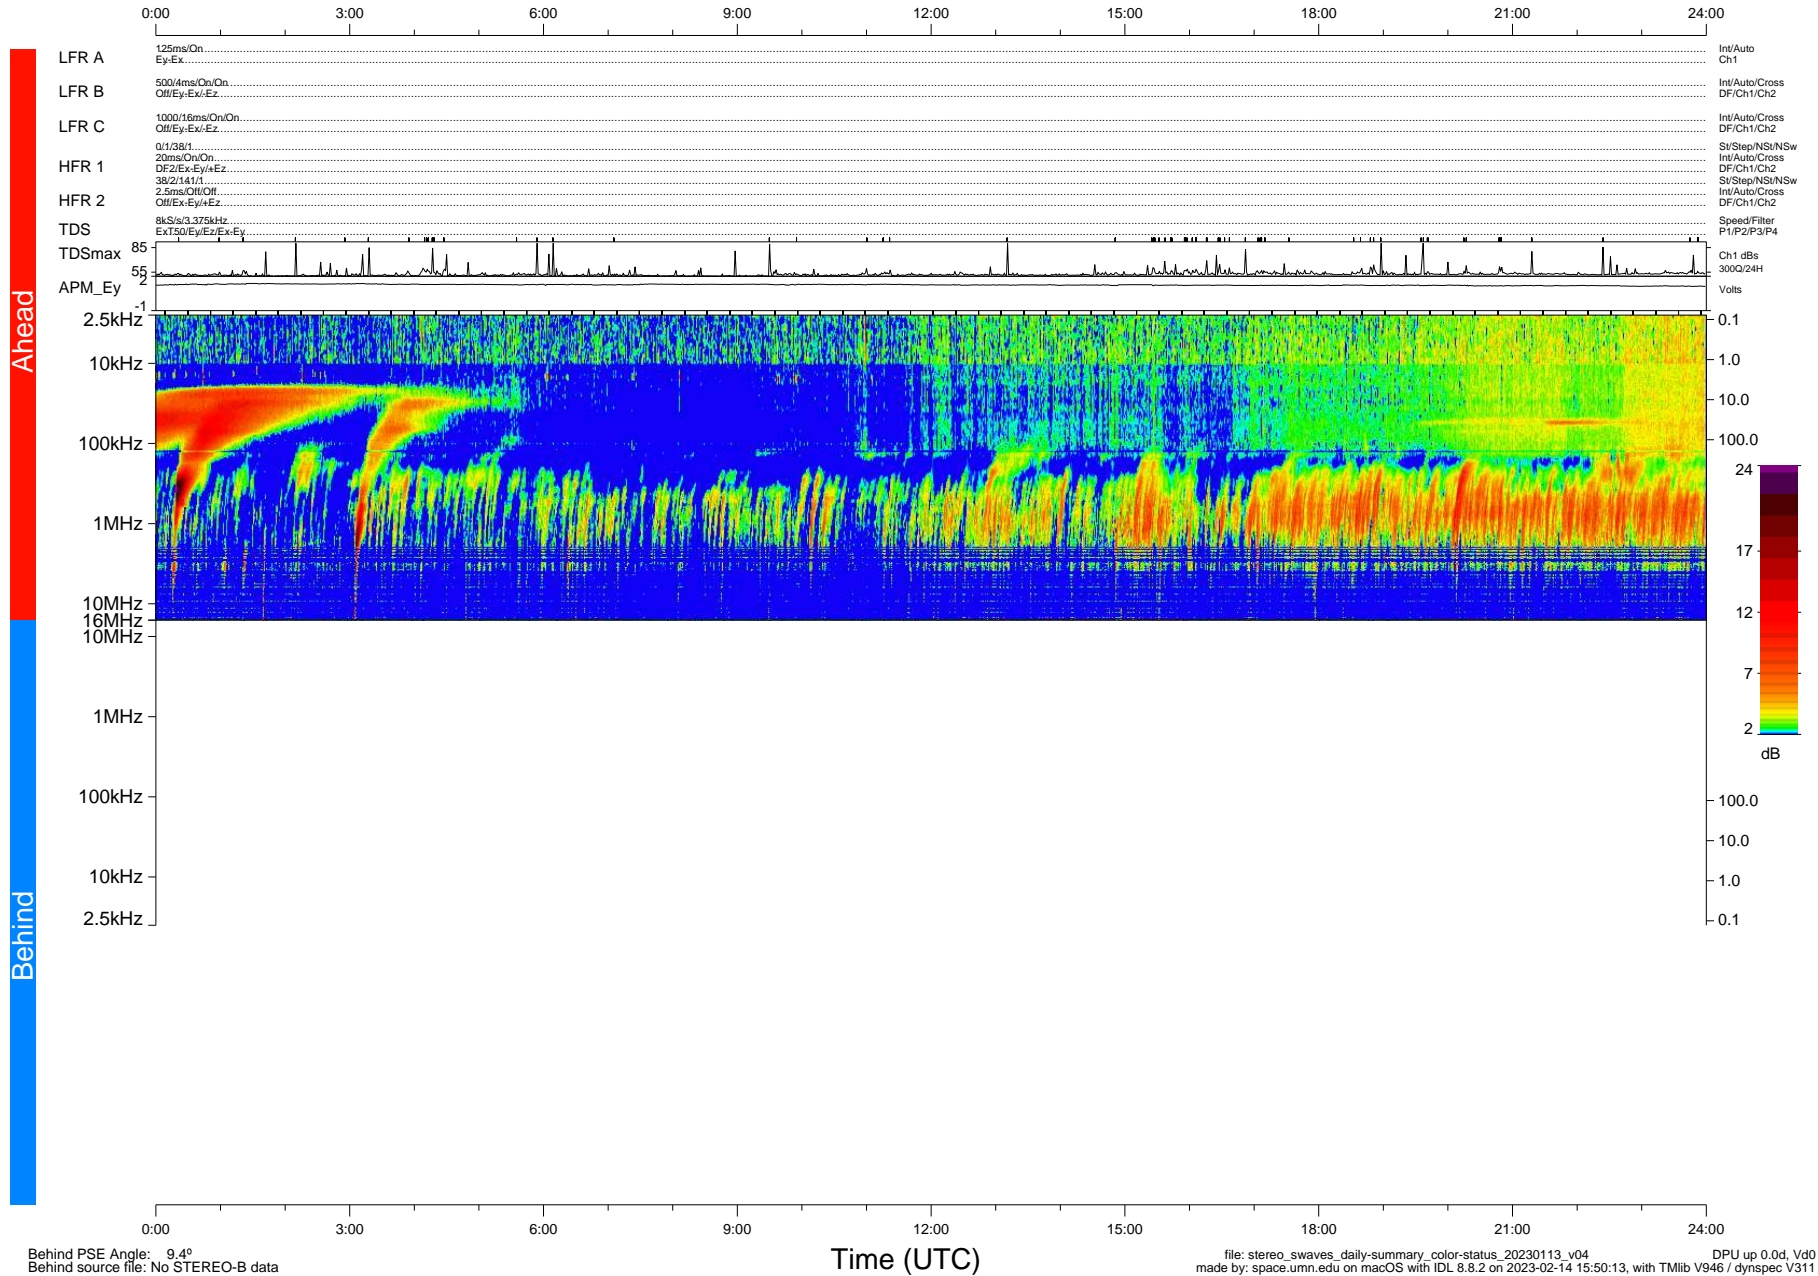

STEREO/WAVES Daily Summary - 13-Jan-2023 (DOY 013)

Ahead source file: swaves_ahead_2023_013_1_05.fin (Recovery: 100.0% HK, 96% Pkts)
Ahead PSE Angle: -13.7°

DPU up 85.4d, V412d40

Behind PSE Angle: 9.4°
Behind source file: No STEREO-B data