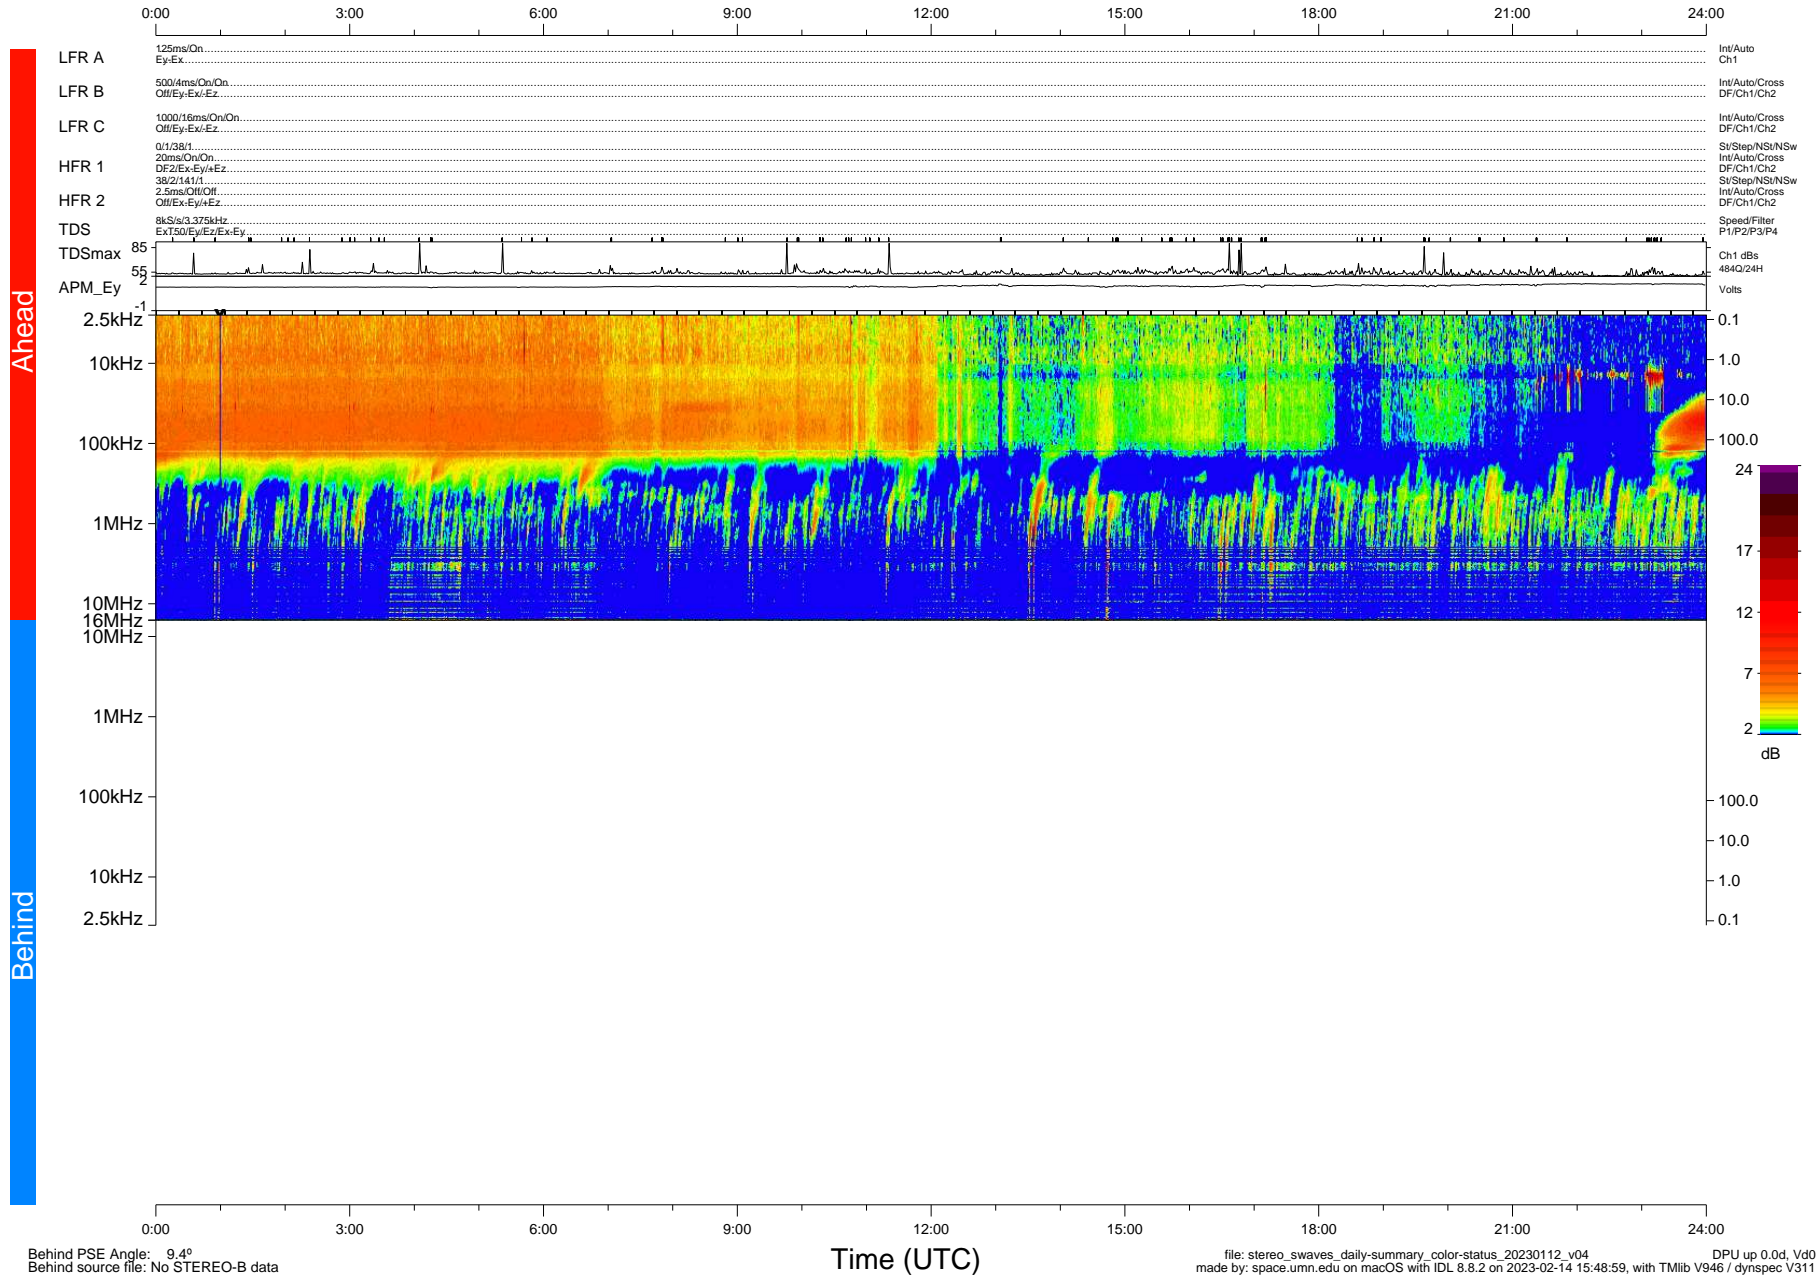

STEREO/WAVES Daily Summary - 12-Jan-2023 (DOY 012)

Ahead source file: swaves_ahead_2023_012_1_05.fin (Recovery: 100.0% HK, 123% Pkts)
Ahead PSE Angle: -13.8°

DPU up 84.4d, V412d40

Behind PSE Angle: 9.4°
Behind source file: No STEREO-B data