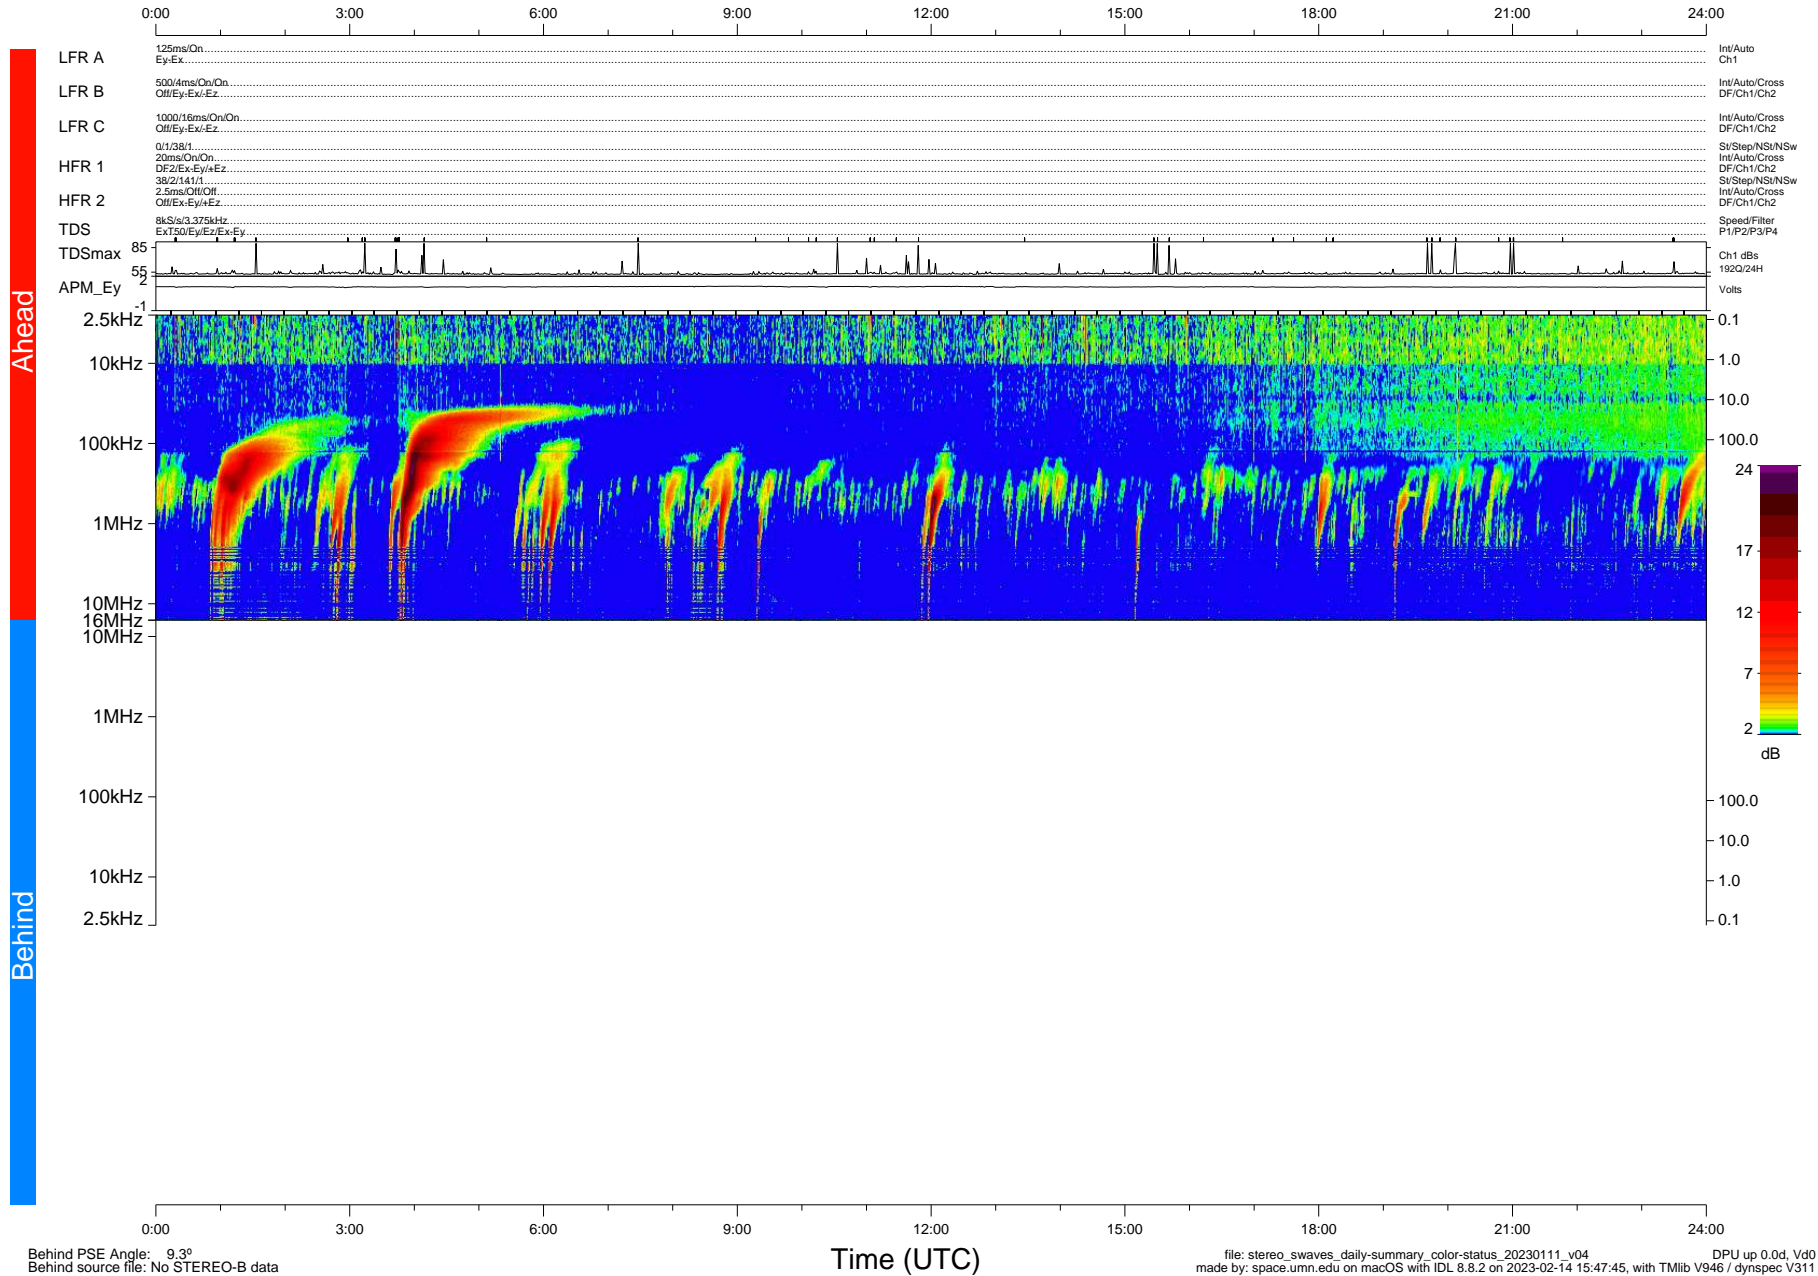

STEREO/WAVES Daily Summary - 11-Jan-2023 (DOY 011)

Ahead source file: swaves_ahead_2023_011_1_05.fin (Recovery: 100.0% HK, 80% Pkts)
Ahead PSE Angle: -13.8°

DPU up 83.4d, V412d40

Behind PSE Angle: 9.3°
Behind source file: No STEREO-B data