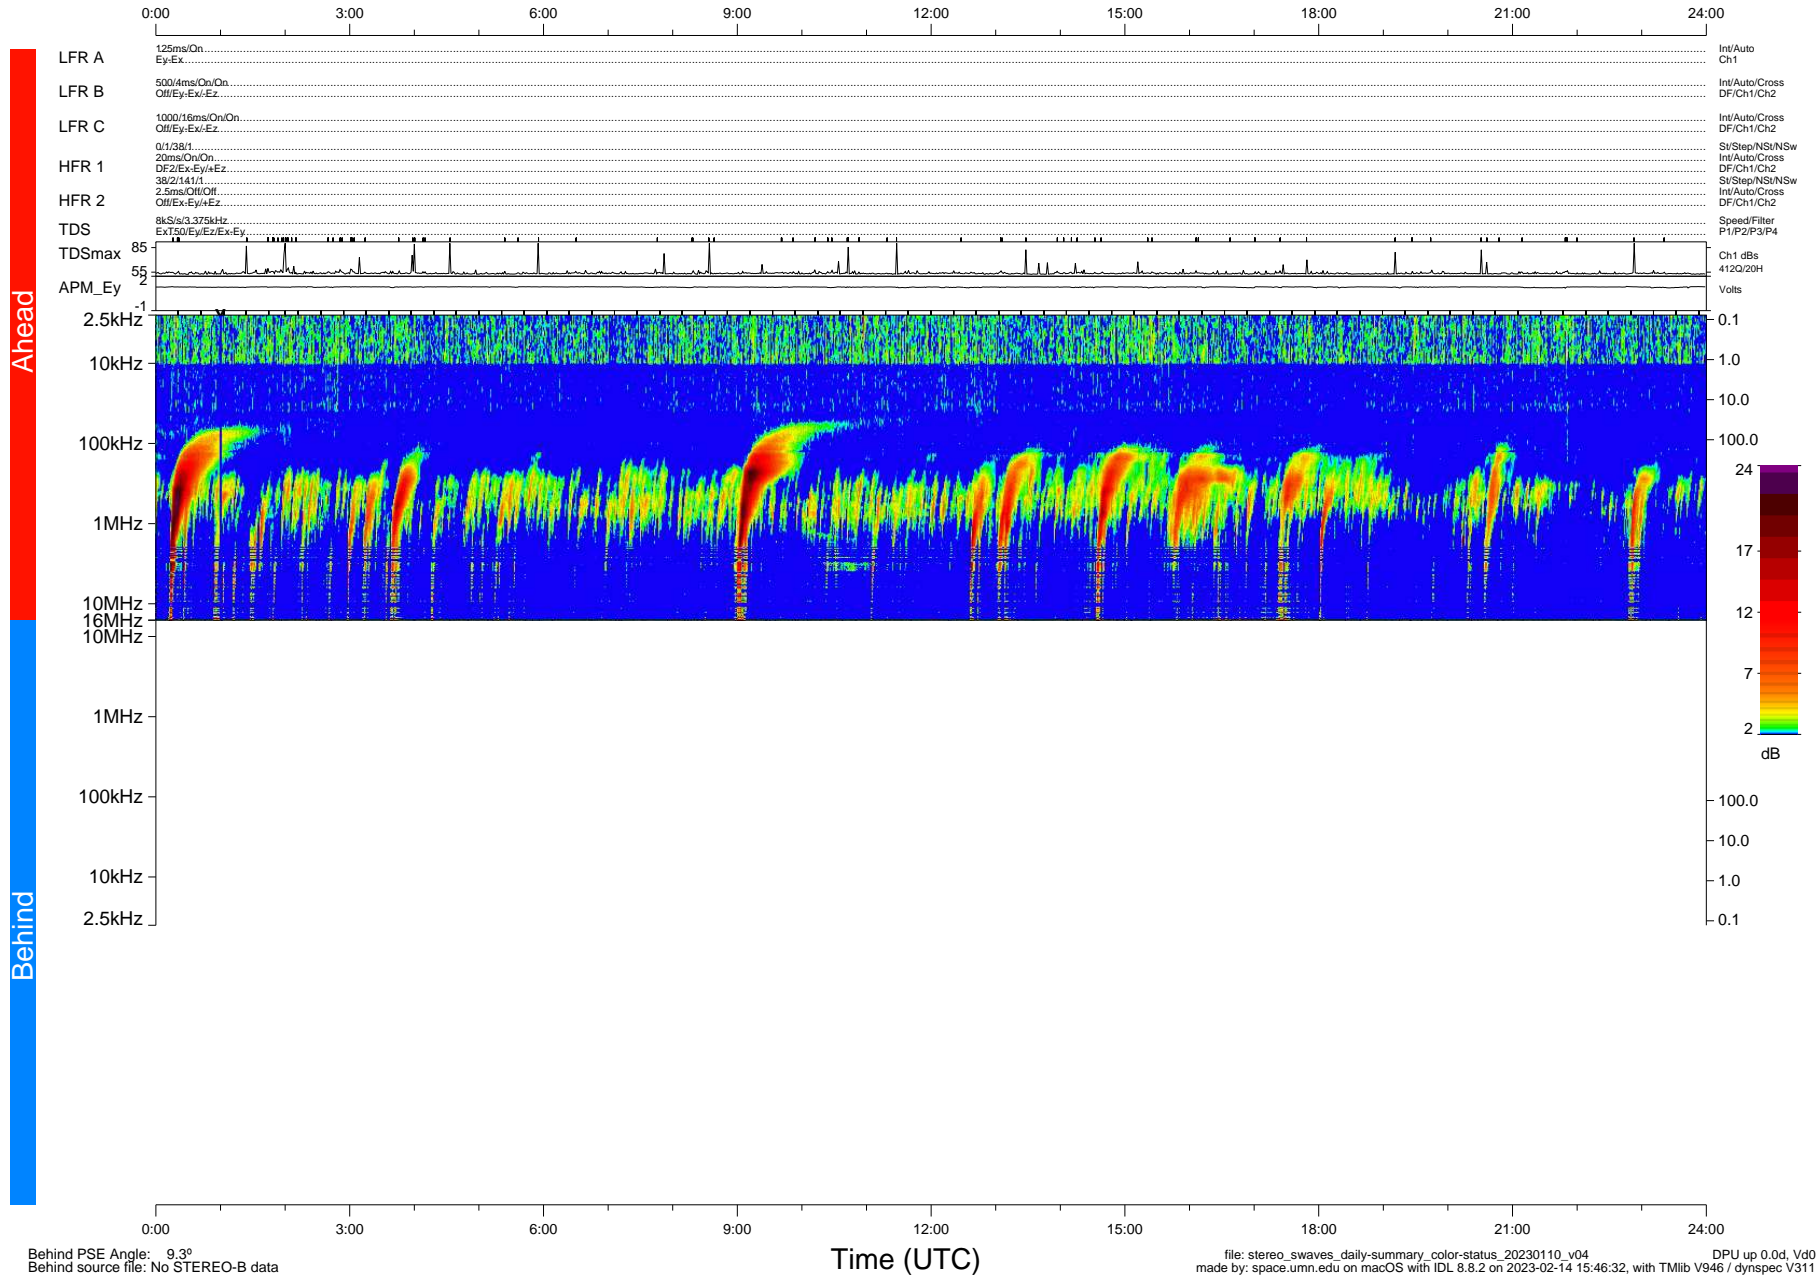

STEREO/WAVES Daily Summary - 10-Jan-2023 (DOY 010)

Ahead source file: swaves_ahead_2023_010_1_05.fin (Recovery: 100.0% HK, 112% Pkts)
Ahead PSE Angle: -13.8°

DPU up 82.4d, V412d40

Behind PSE Angle: 9.3°
Behind source file: No STEREO-B data

Time (UTC)