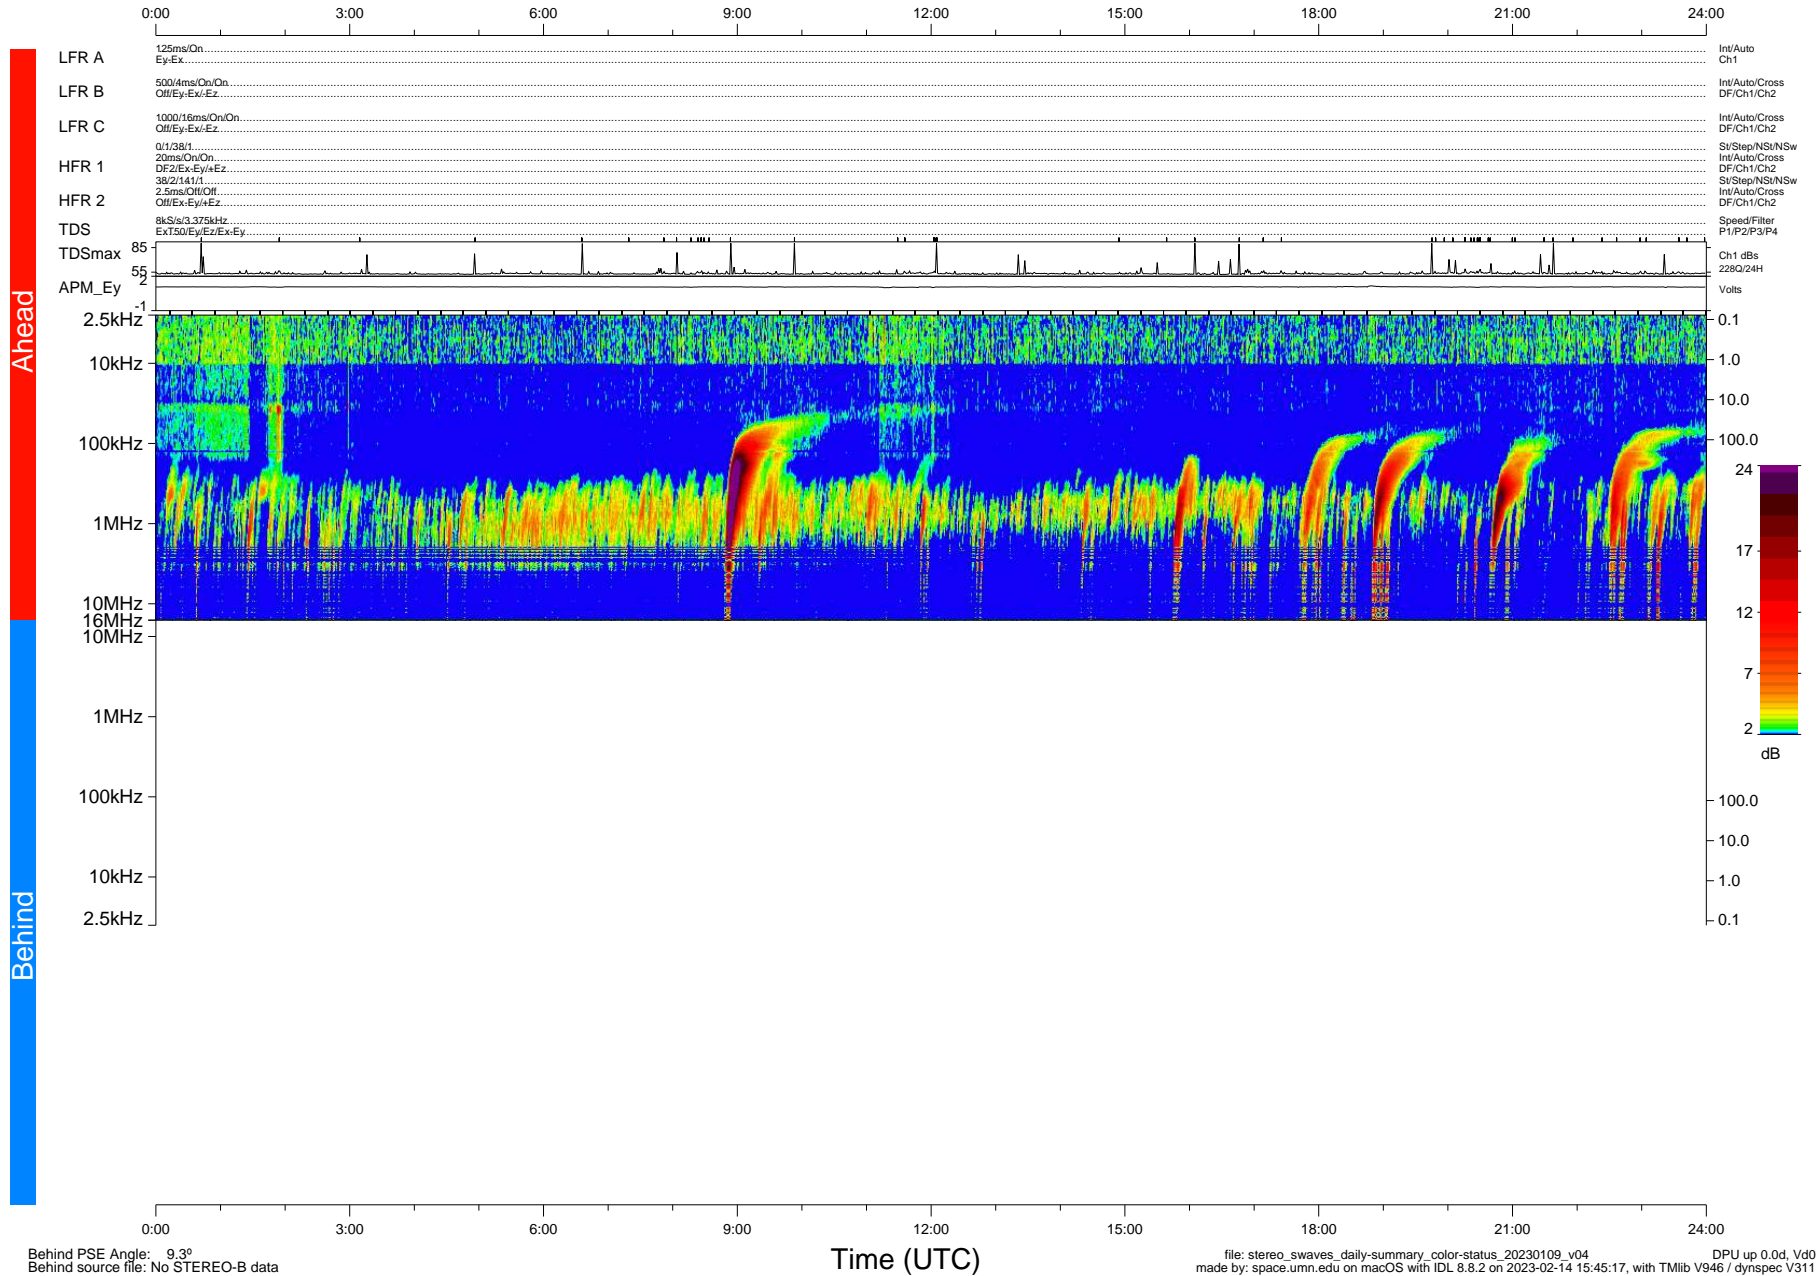

STEREO/WAVES Daily Summary - 09-Jan-2023 (DOY 009)

Ahead source file: swaves_ahead_2023_009_1_05.fin (Recovery: 100.0% HK, 86% Pkts)
Ahead PSE Angle: -13.9°

DPU up 81.4d, V412d40

Behind PSE Angle: 9.3°
Behind source file: No STEREO-B data

Time (UTC)