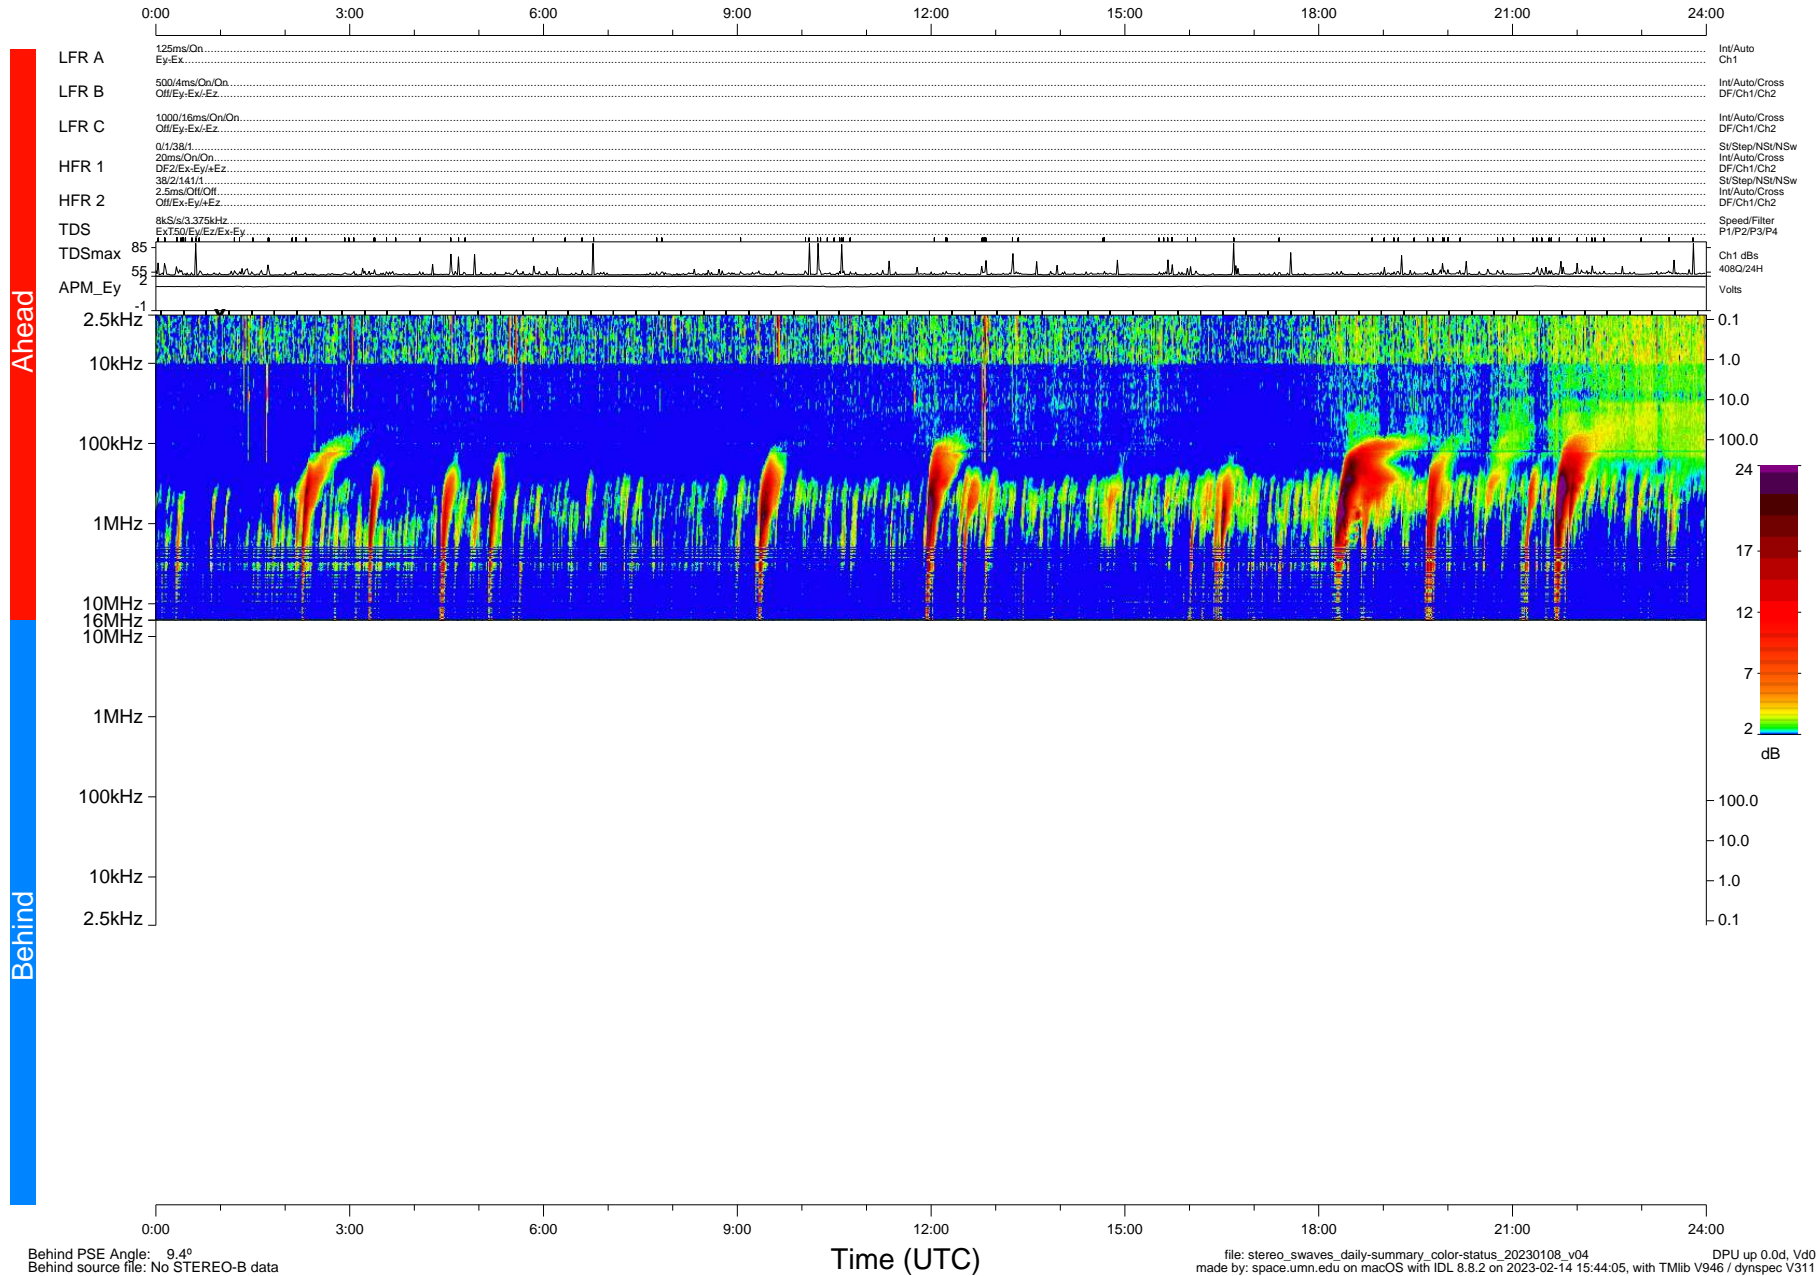

STEREO/WAVES Daily Summary - 08-Jan-2023 (DOY 008)

Ahead source file: swaves_ahead_2023_008_1_05.fin (Recovery: 100.0% HK, 112% Pkts)
Ahead PSE Angle: -13.8°

DPU up 80.4d, V412d40

Behind PSE Angle: 9.4°
Behind source file: No STEREO-B data