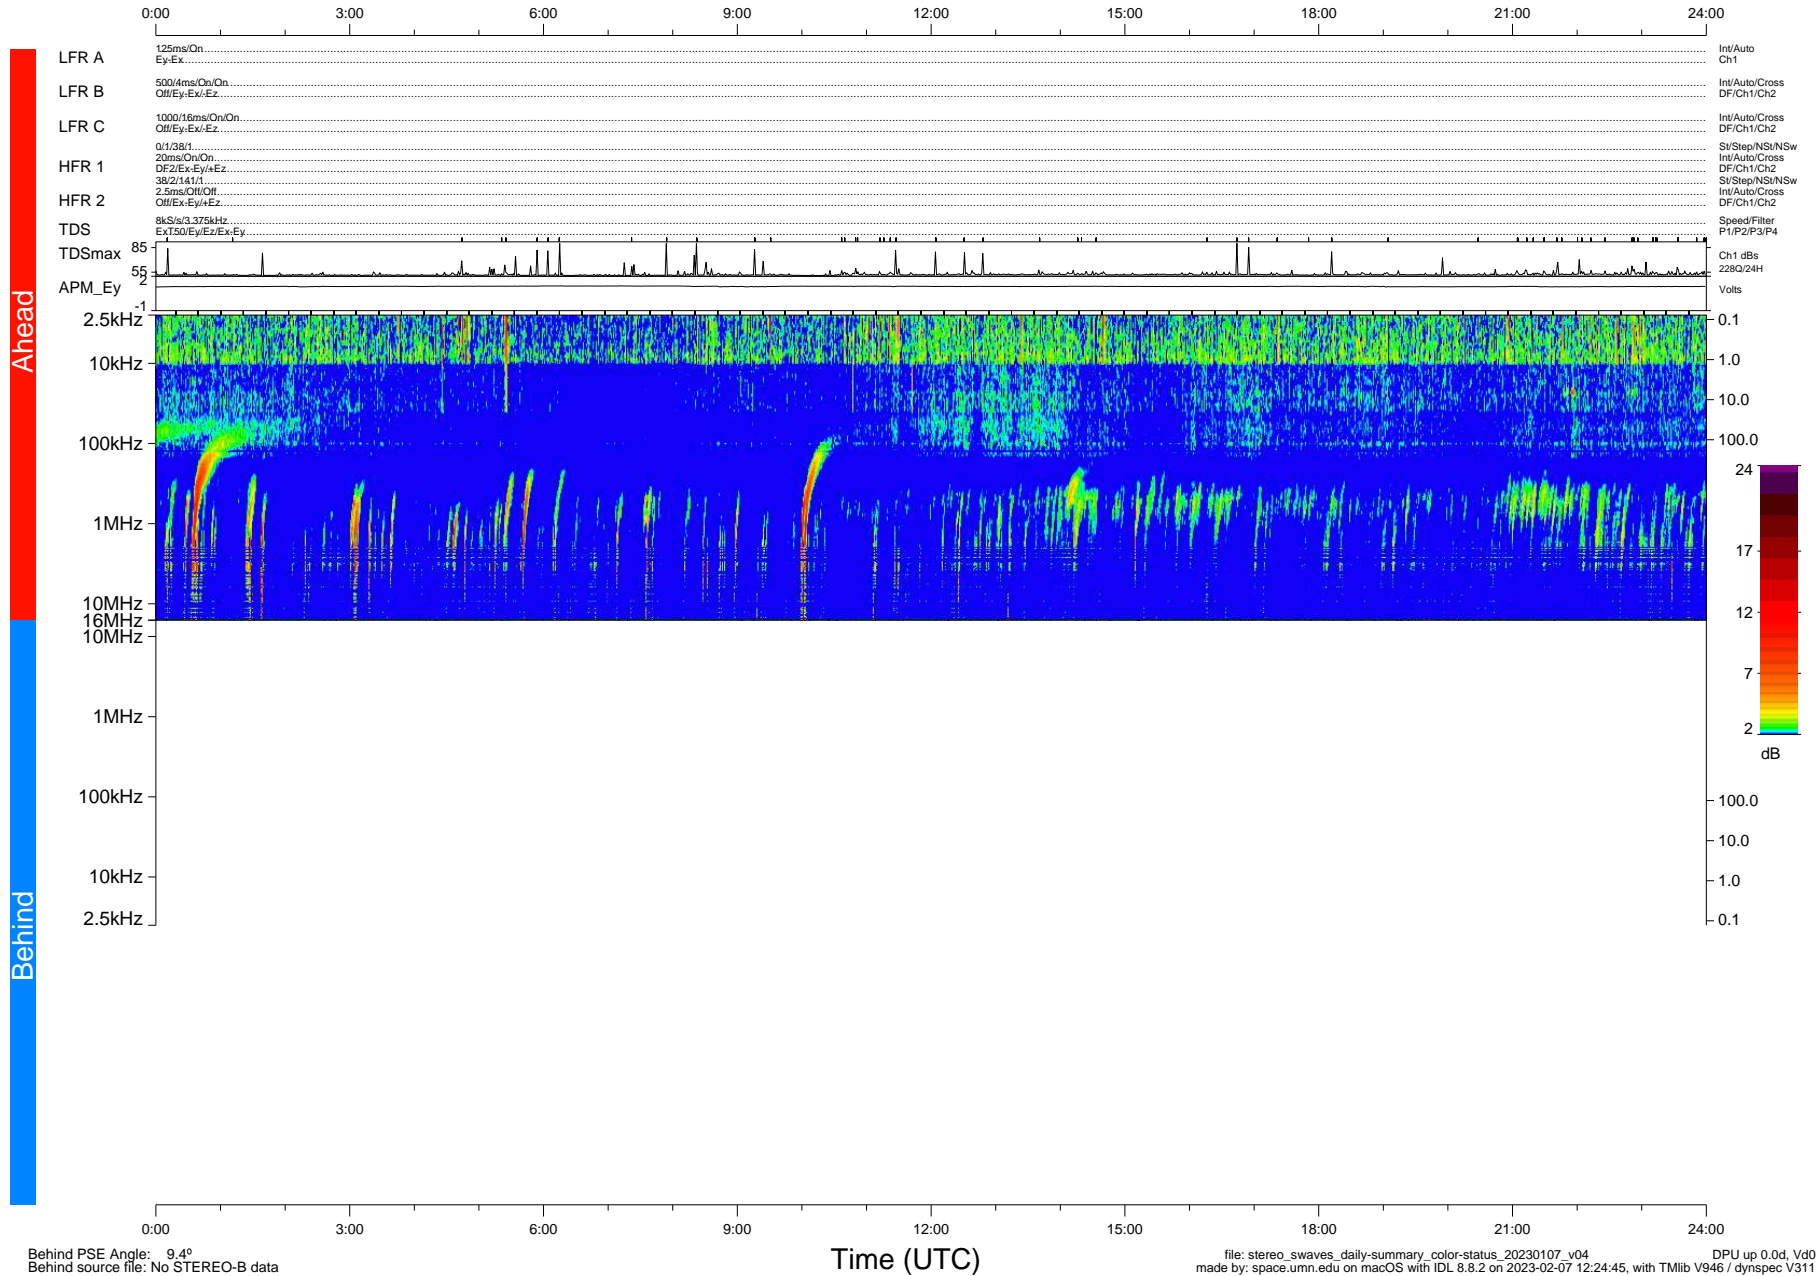

STEREO/WAVES Daily Summary - 07-Jan-2023 (DOY 007)

Ahead source file: swaves_ahead_2023_007_1_05.fin (Recovery: 100.0% HK, 86% Pkts)
Ahead PSE Angle: -13.8°

DPU up 79.4d, V412d40

Behind PSE Angle: 9.4°
Behind source file: No STEREO-B data

Time (UTC)