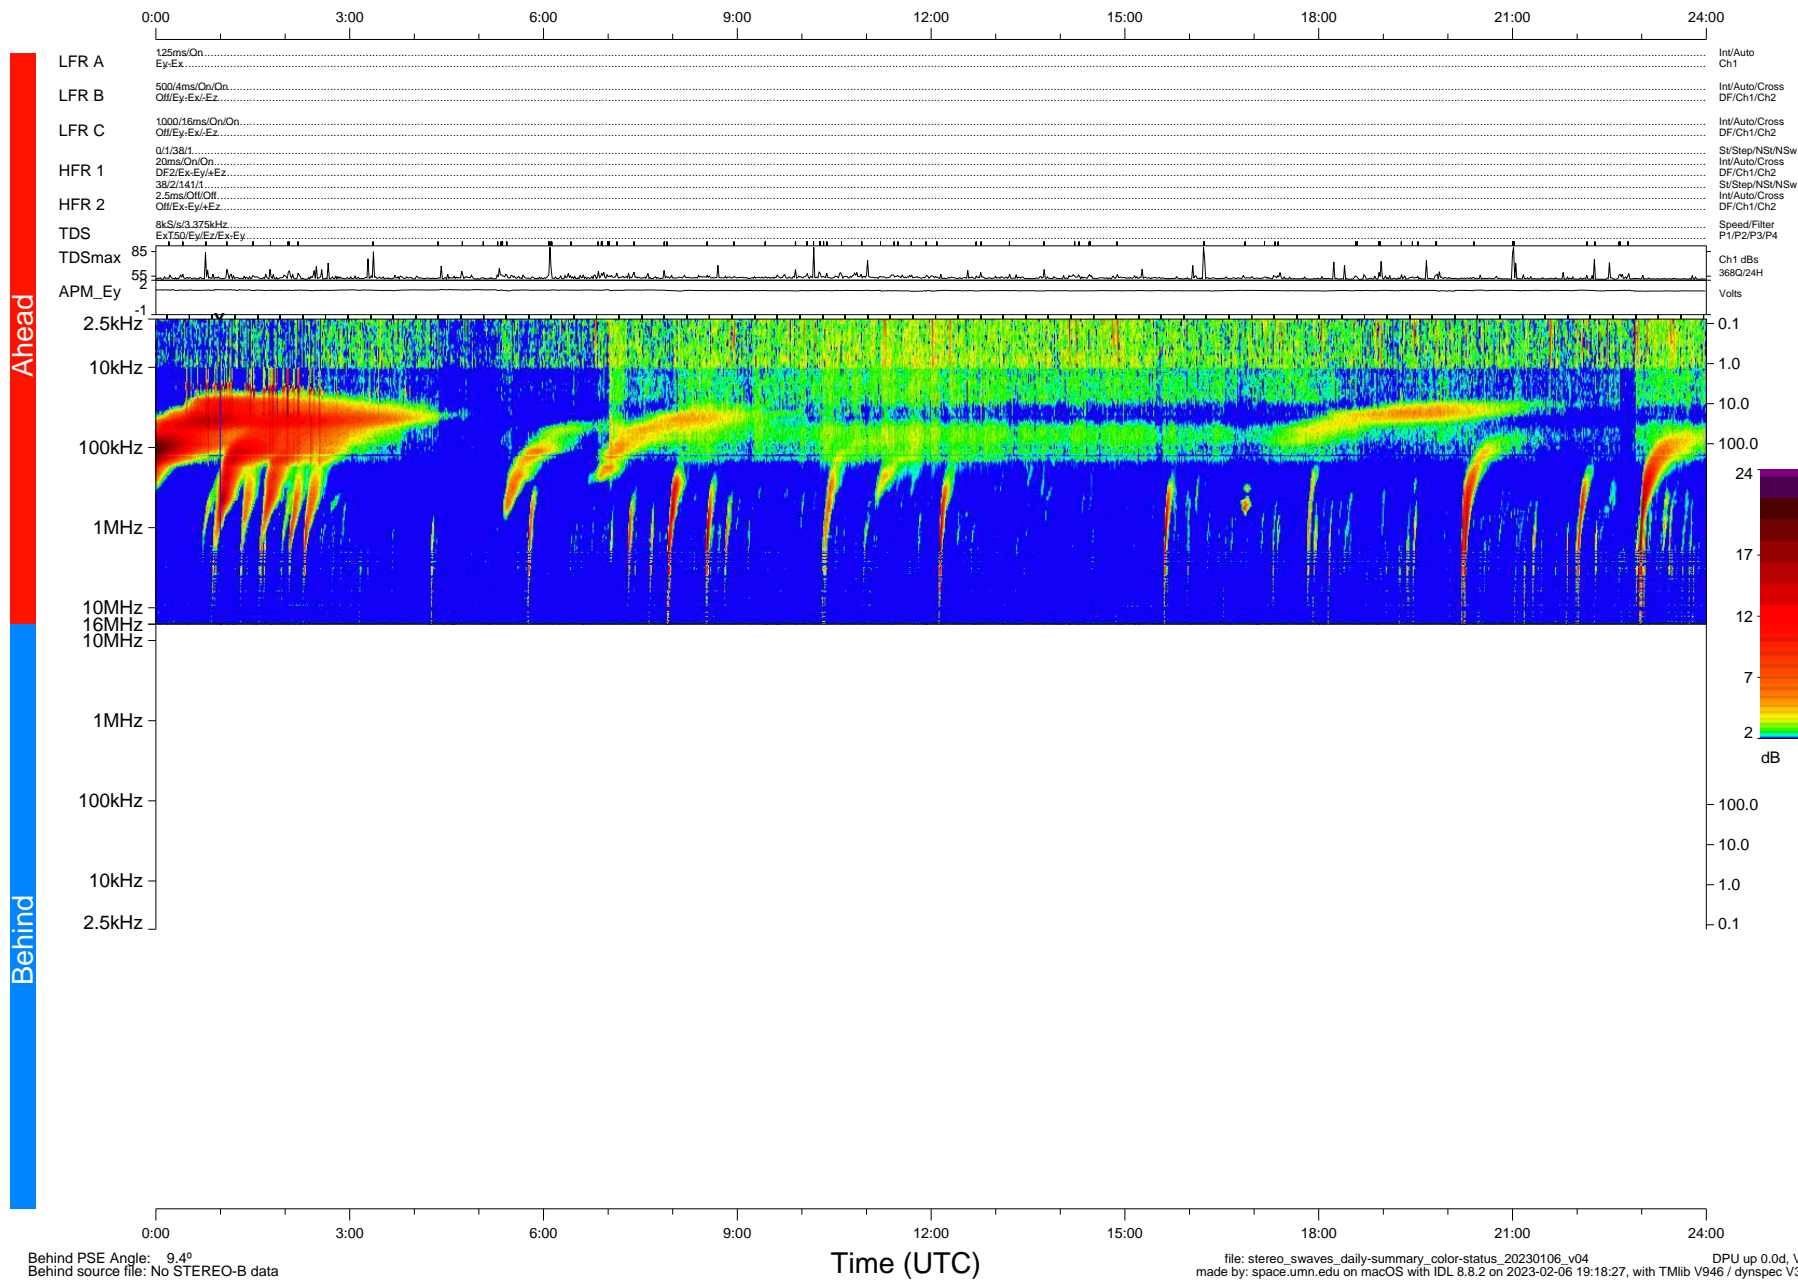

STEREO/WAVES Daily Summary - 06-Jan-23 (DOY 006)

Ahead source file: swaves_ahead_2023_006_1_05.fin (Recovery: 100.0% HK, 106% Pkts)
Ahead PSE Angle: -13.9°

DPU up 78.4d, V412d40

Behind PSE Angle: 9.4°
Behind source file: No STEREO-B data