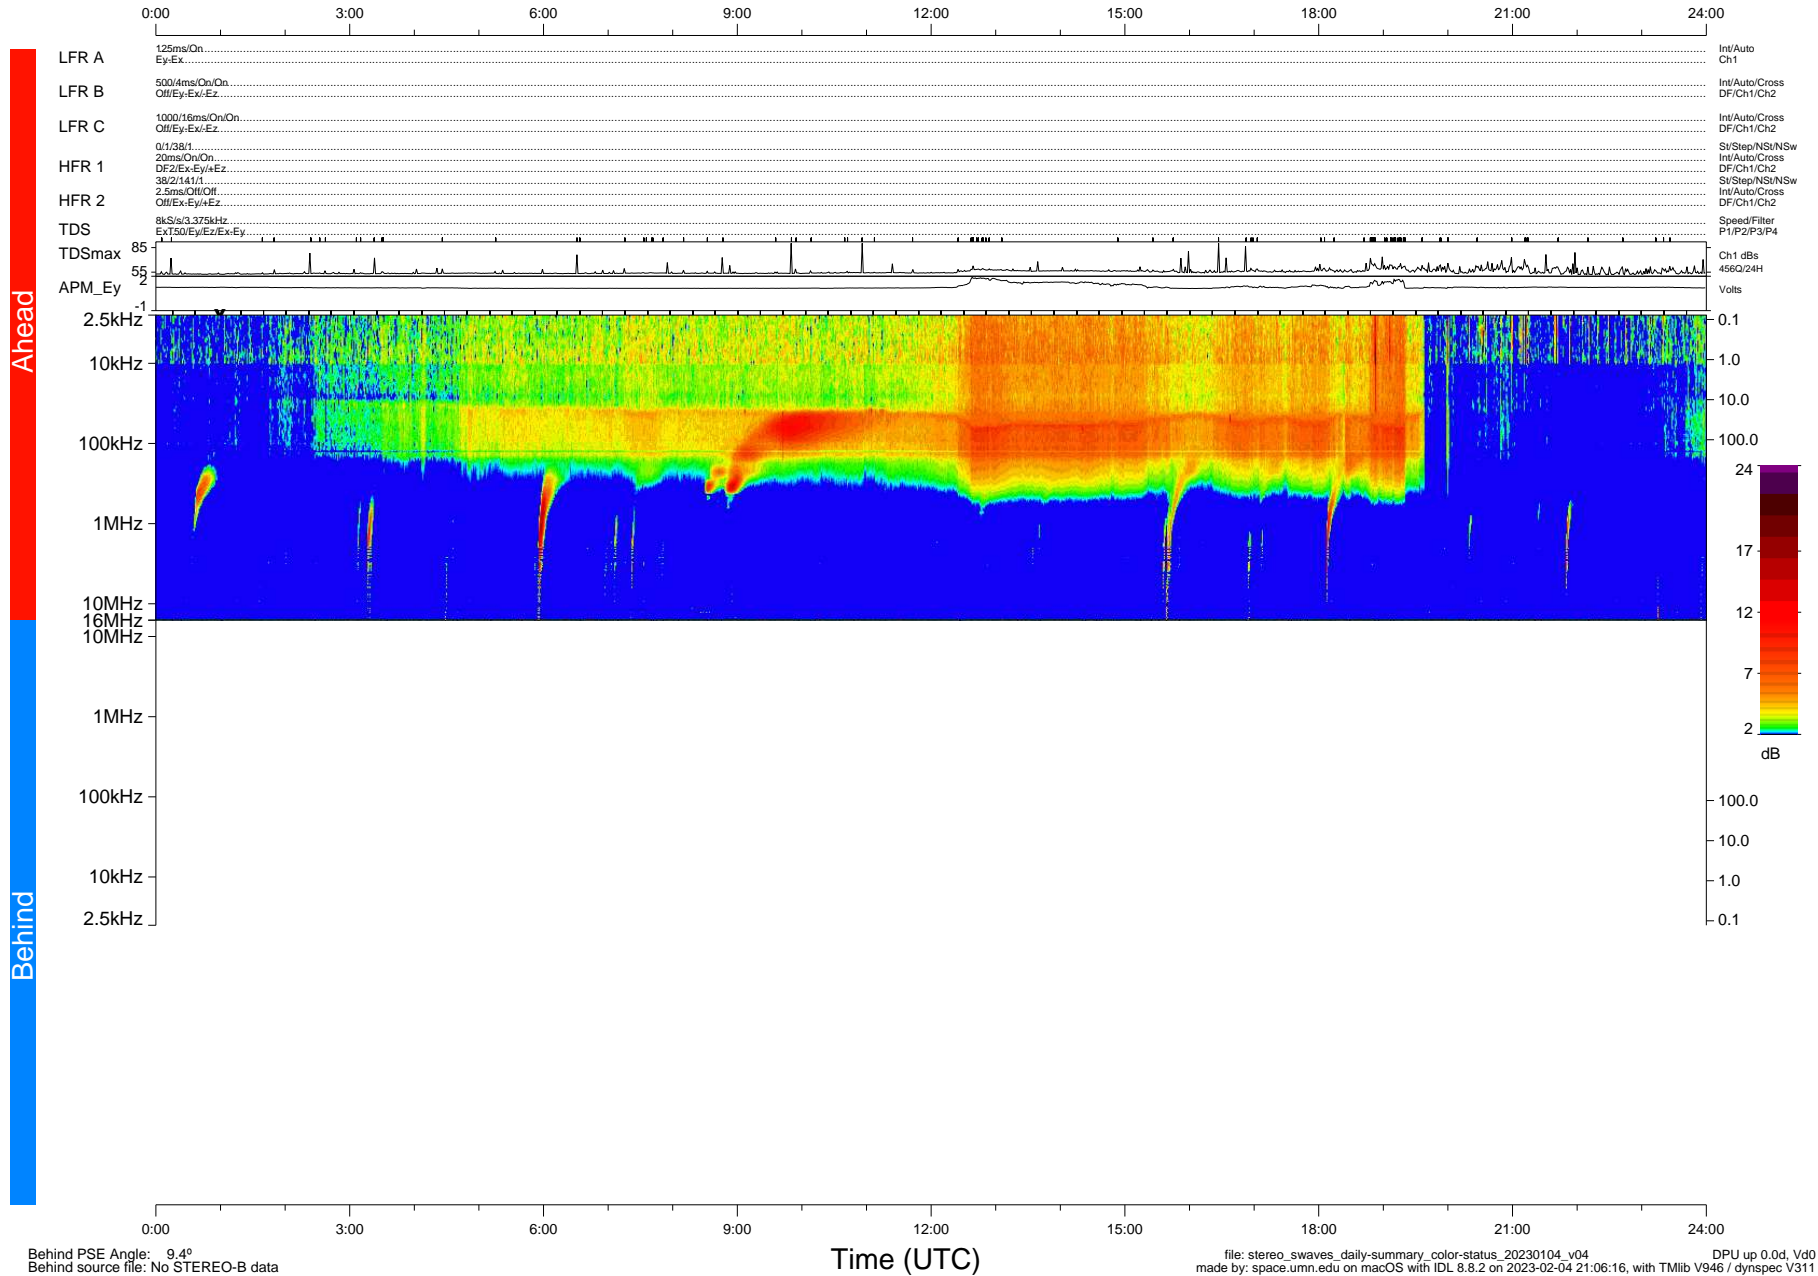

STEREO/WAVES Daily Summary - 04-Jan-2023 (DOY 004)

Ahead source file: swaves_ahead_2023_004_1_05.fin (Recovery: 100.0% HK, 119% Pkts)
Ahead PSE Angle: -13.9°

DPU up 76.4d, V412d40

Behind PSE Angle: 9.4°
Behind source file: No STEREO-B data