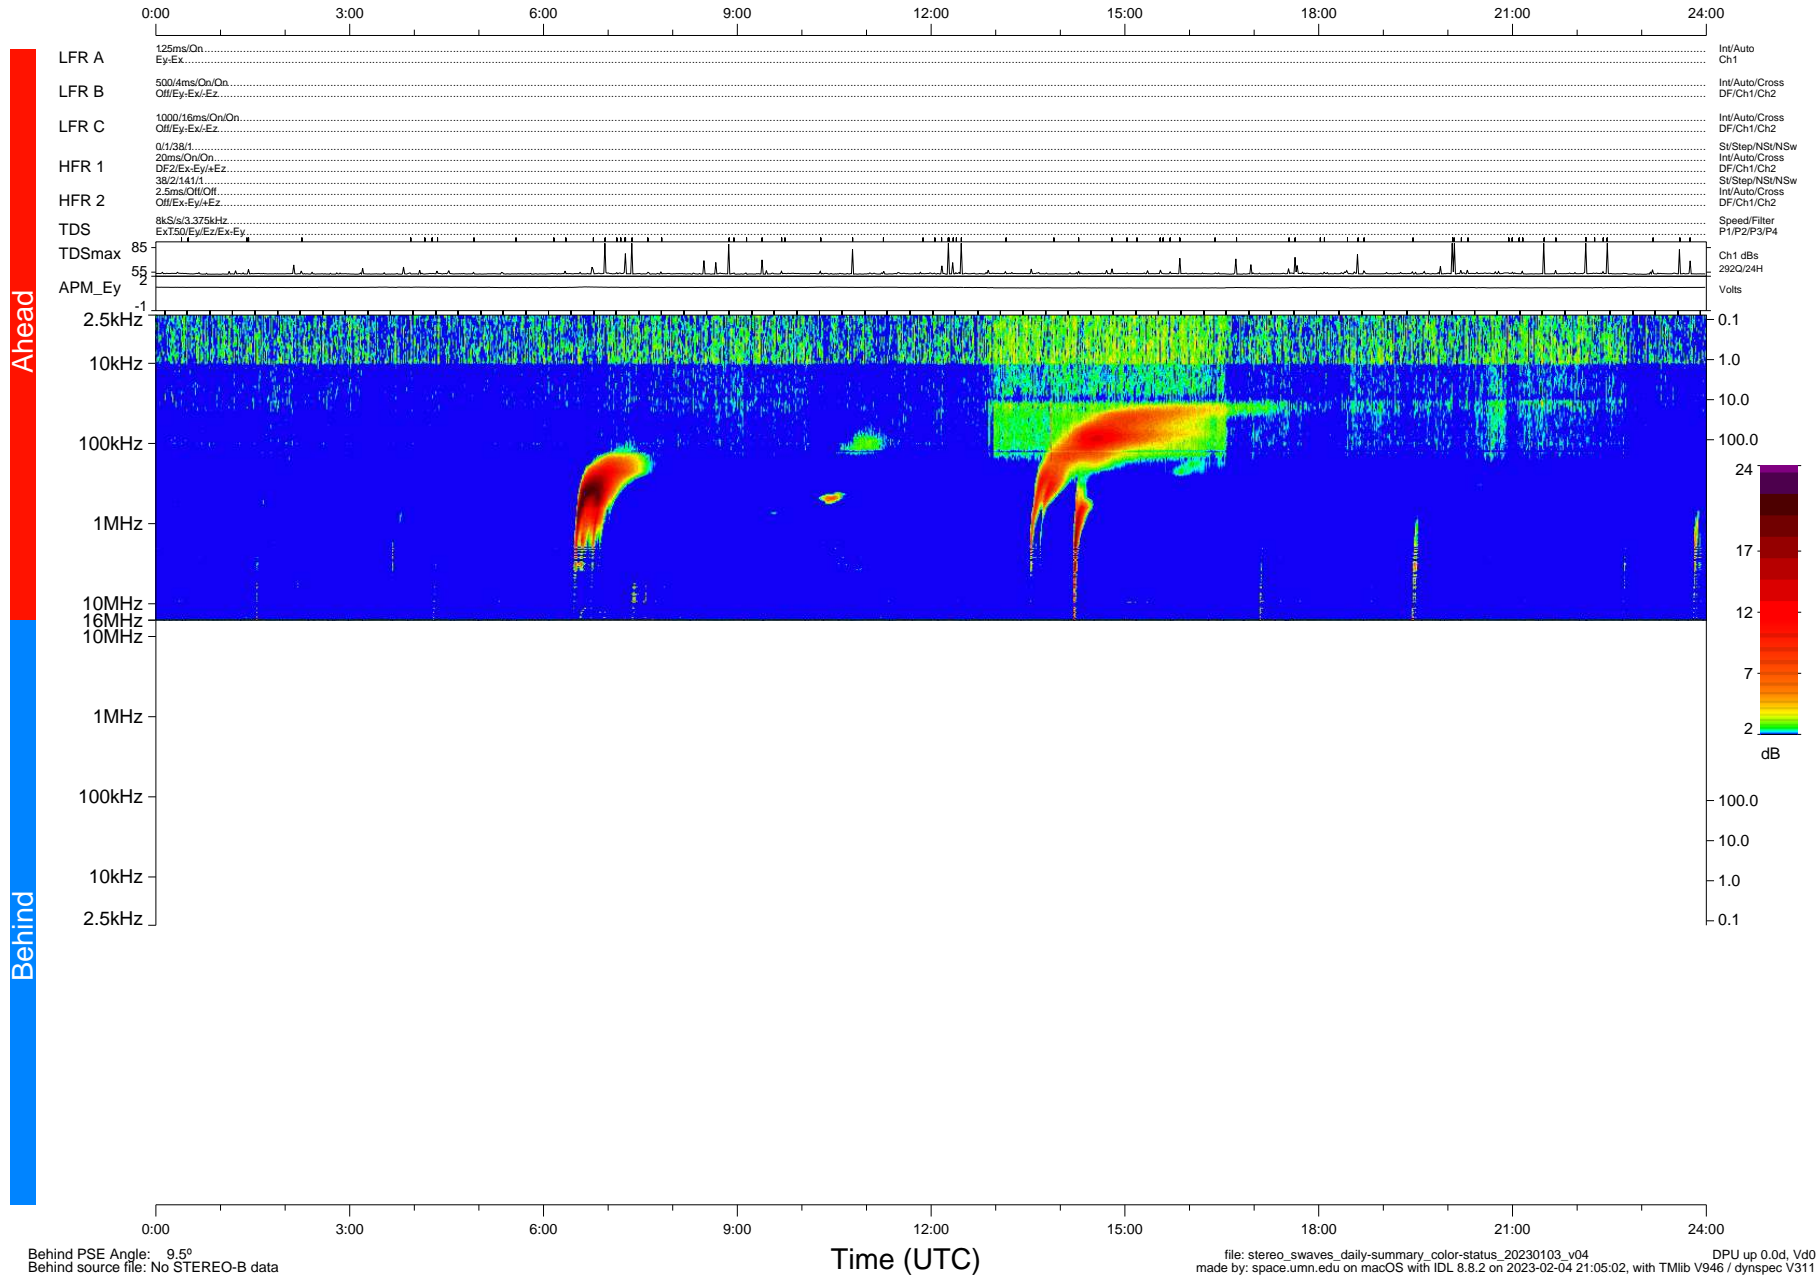

STEREO/WAVES Daily Summary - 03-Jan-2023 (DOY 003)

Ahead source file: swaves_ahead_2023_003_1_05.fin (Recovery: 100.0% HK, 95% PKts)
Ahead PSE Angle: -13.9°

DPU up 75.4d, V412d40

Behind PSE Angle: 9.5°
Behind source file: No STEREO-B data