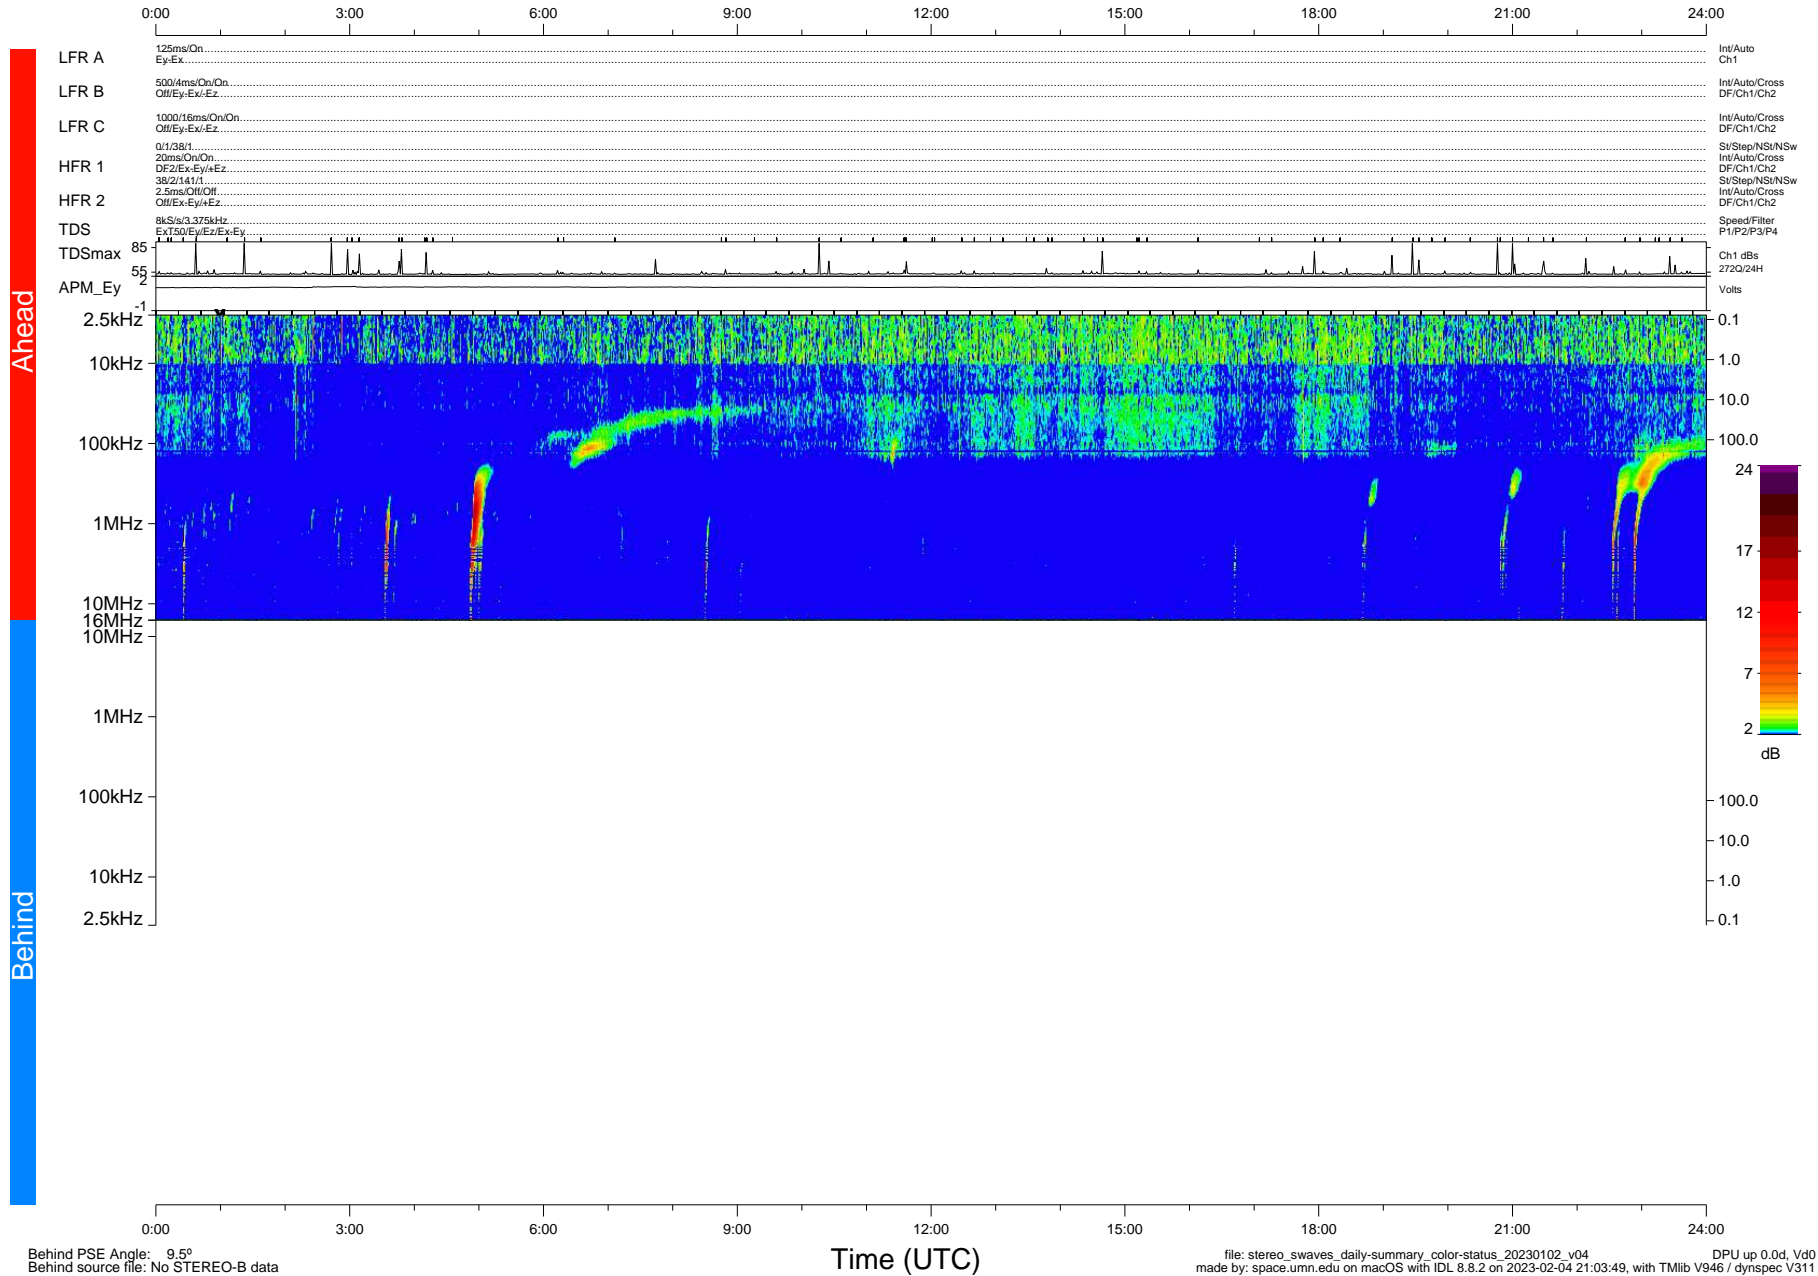

STEREO/WAVES Daily Summary - 02-Jan-23 (DOY 002)

Ahead source file: swaves_ahead_2023_002_1_05.fin (Recovery: 100.0% HK, 92% Pkts)
Ahead PSE Angle: -13.9°

DPU up 74.4d, V412d40

Behind PSE Angle: 9.5°
Behind source file: No STEREO-B data

Time (UTC)