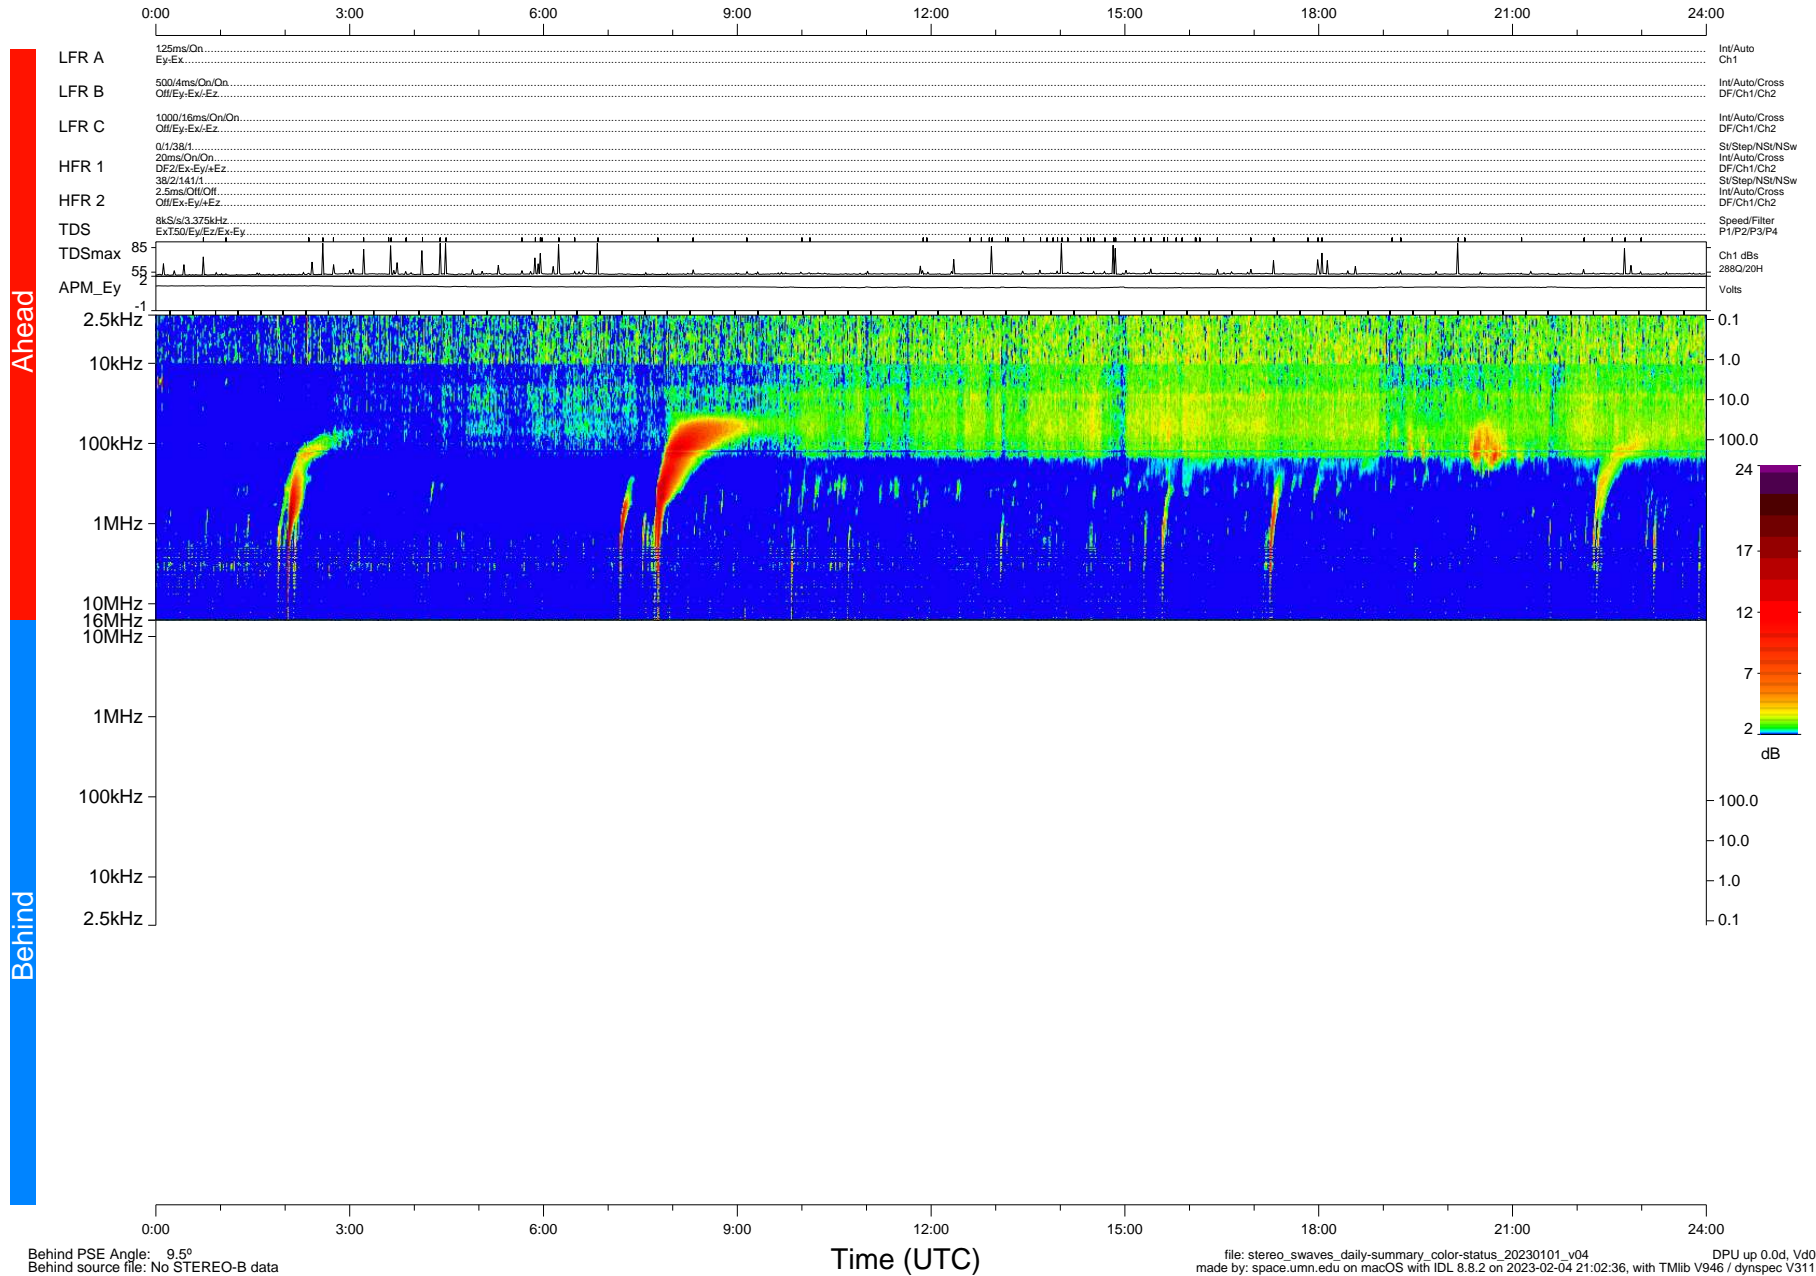

STEREO/WAVES Daily Summary - 01-Jan-2023 (DOY 001)

Ahead source file: swaves_ahead_2023_001_1_05.fin (Recovery: 100.0% HK, 94% Pkts)
Ahead PSE Angle: -13.9°

DPU up 73.4d, V412d40

Behind PSE Angle: 9.5°
Behind source file: No STEREO-B data

Time (UTC)