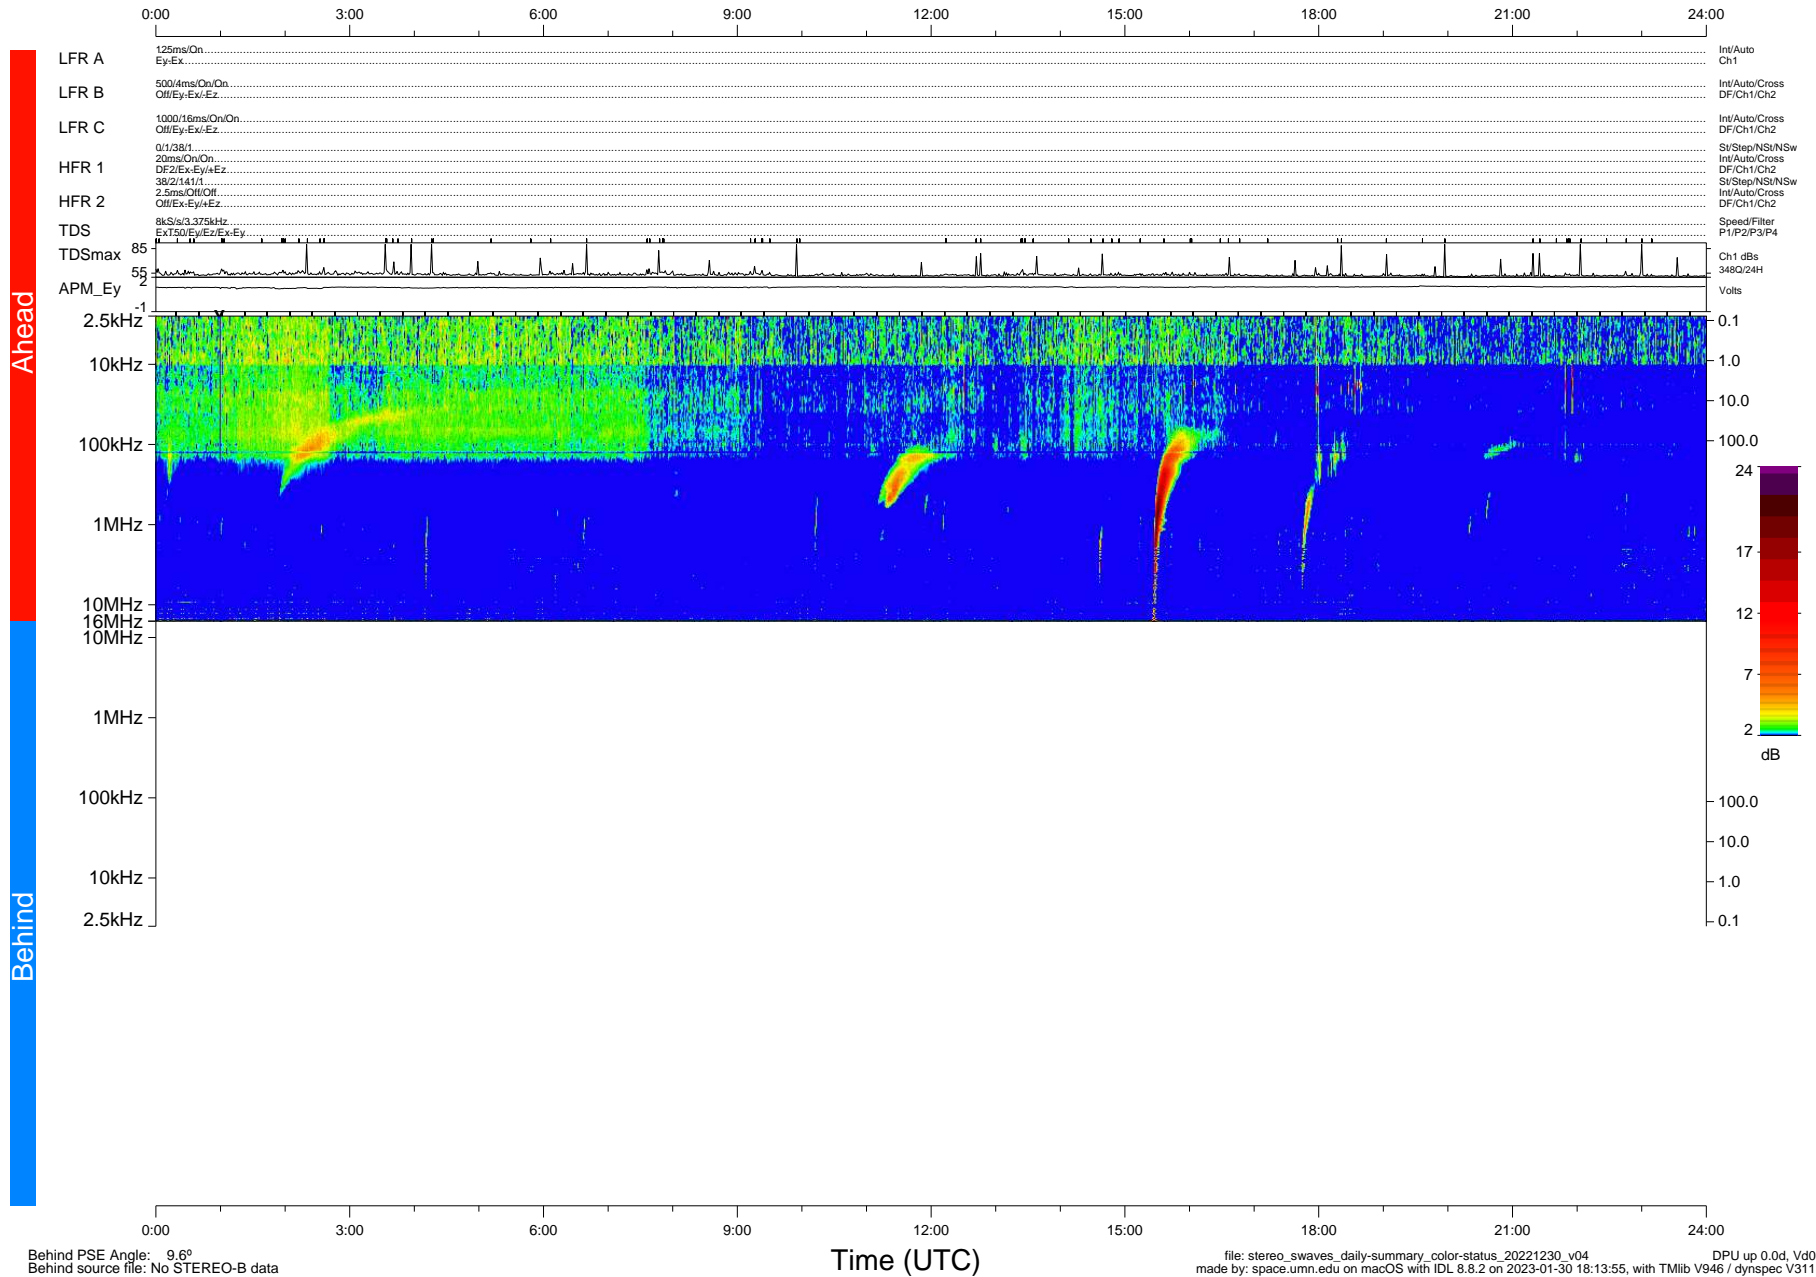

# STEREO/WAVES Daily Summary - 30-Dec-2022 (DOY 364)

Ahead source file: swaves\_ahead\_2022\_364\_1\_05.fin (Recovery: 100.0% HK, 103% Pkts)  
 Ahead PSE Angle: -13.9°

DPU up 71.4d, V412d40

Behind PSE Angle: 9.6°  
 Behind source file: No STEREO-B data

Time (UTC)

file: stereo\_swaves\_daily-summary\_color-status\_20221230\_v04 DPU up 0.0d, Vd0  
 made by: space.umn.edu on macOS with IDL 8.8.2 on 2023-01-30 18:13:55, with Tlib V946 / dynspec V311