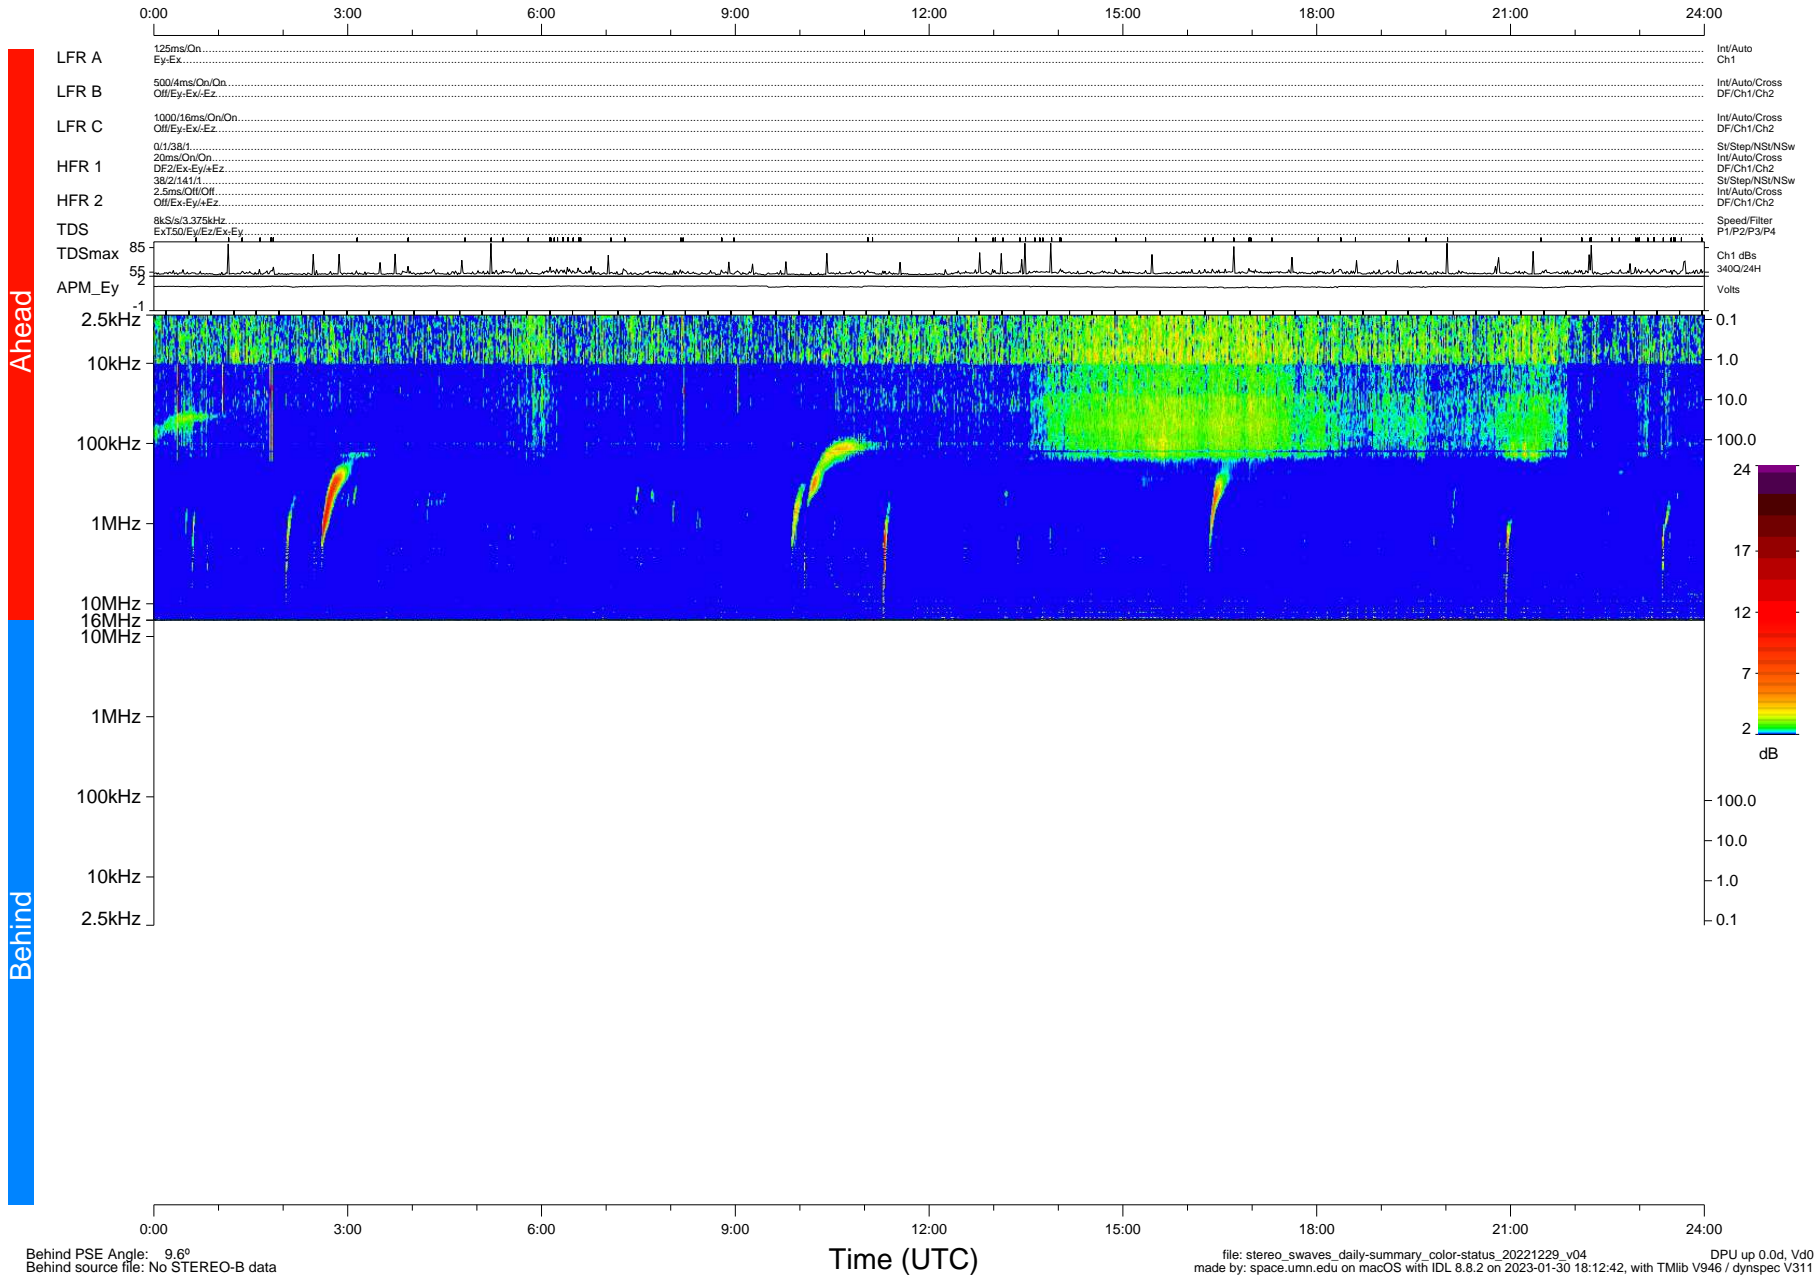

STEREO/WAVES Daily Summary - 29-Dec-2022 (DOY 363)

Ahead source file: swaves_ahead_2022_363_1_05.fin (Recovery: 100.0% HK, 102% Pkts)
Ahead PSE Angle: -14.0°

DPU up 70.4d, V412d40

Behind PSE Angle: 9.6°
Behind source file: No STEREO-B data