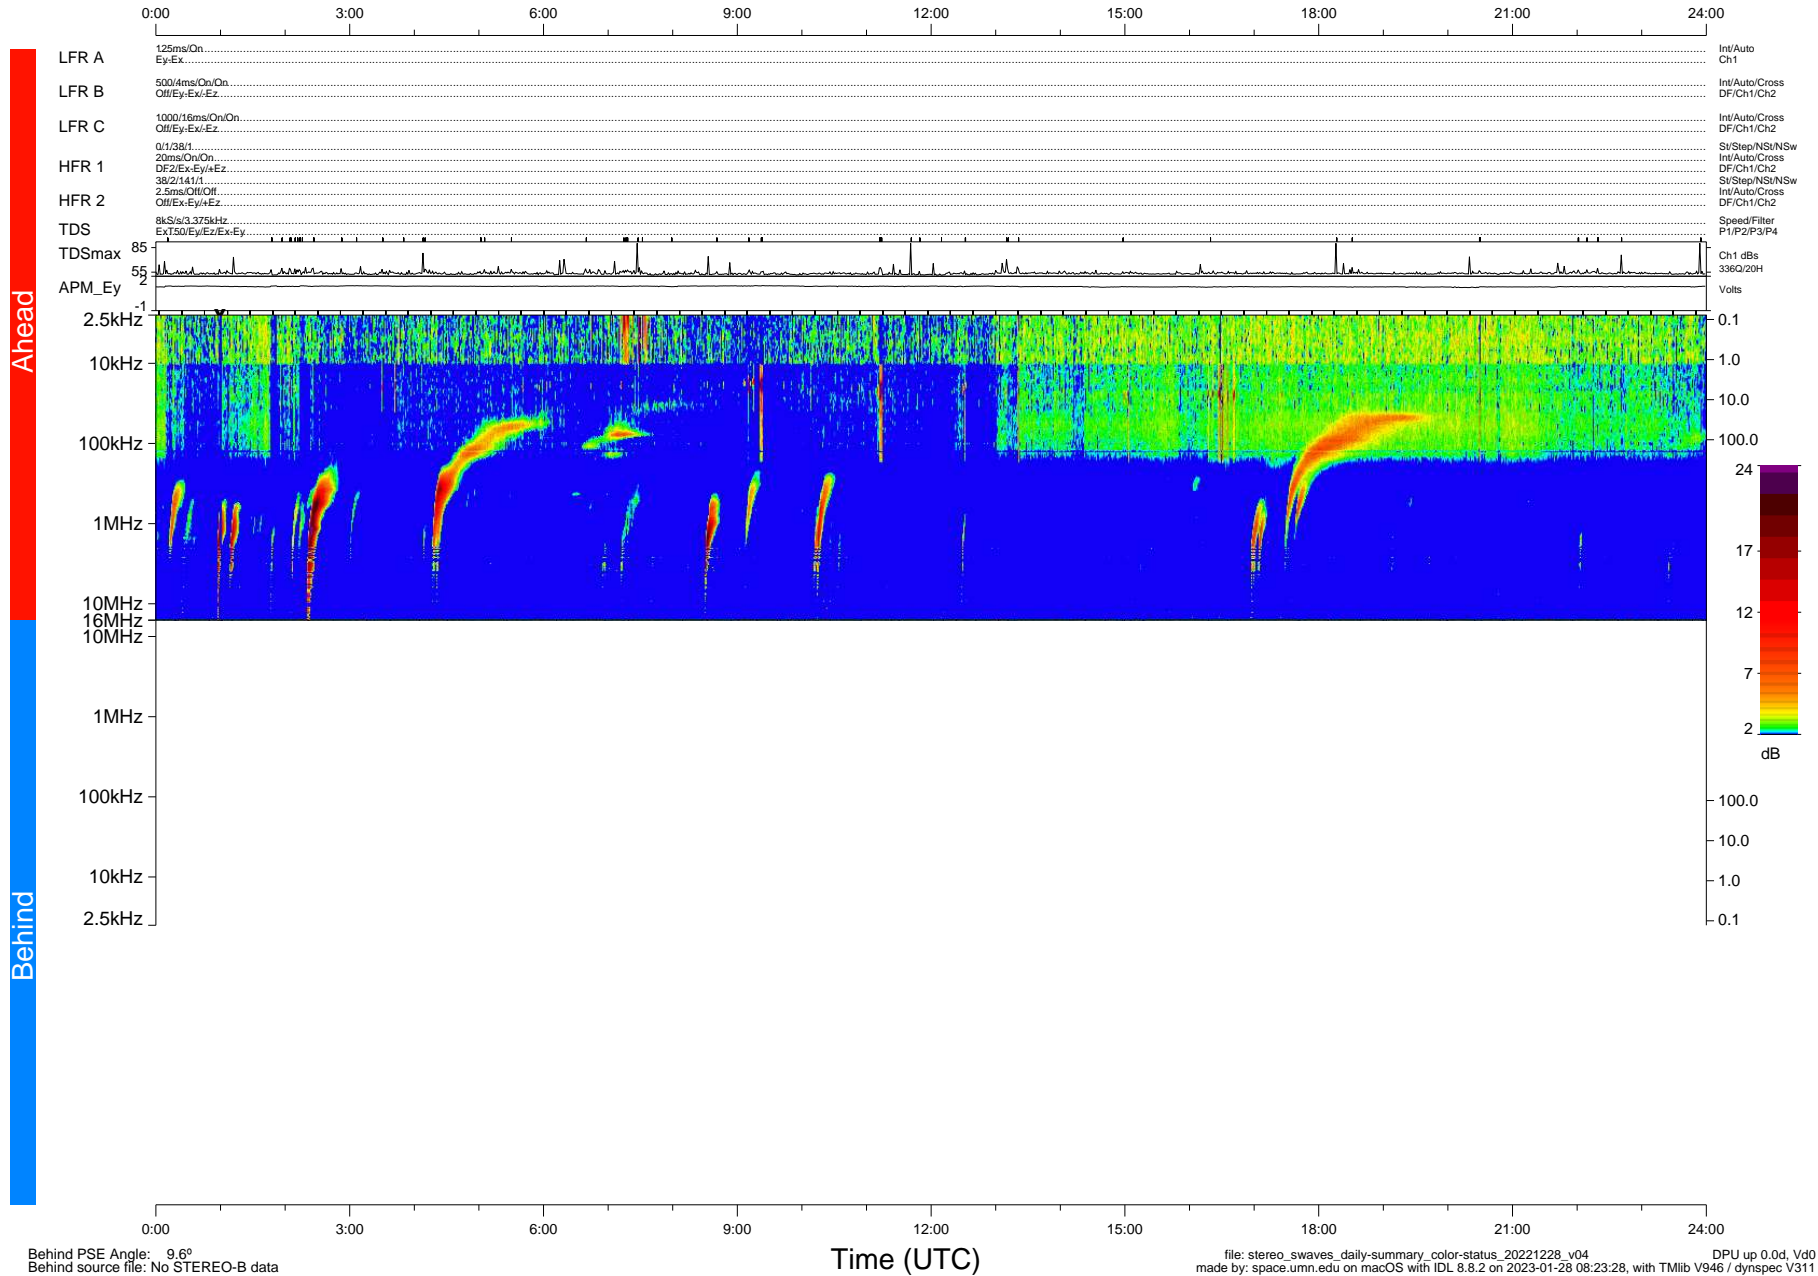

STEREO/WAVES Daily Summary - 28-Dec-2022 (DOY 362)

Ahead source file: swaves_ahead_2022_362_1_05.fin (Recovery: 100.0% HK, 101% Pkts)
Ahead PSE Angle: -14.0°

DPU up 69.4d, V412d40

Behind PSE Angle: 9.6°
Behind source file: No STEREO-B data