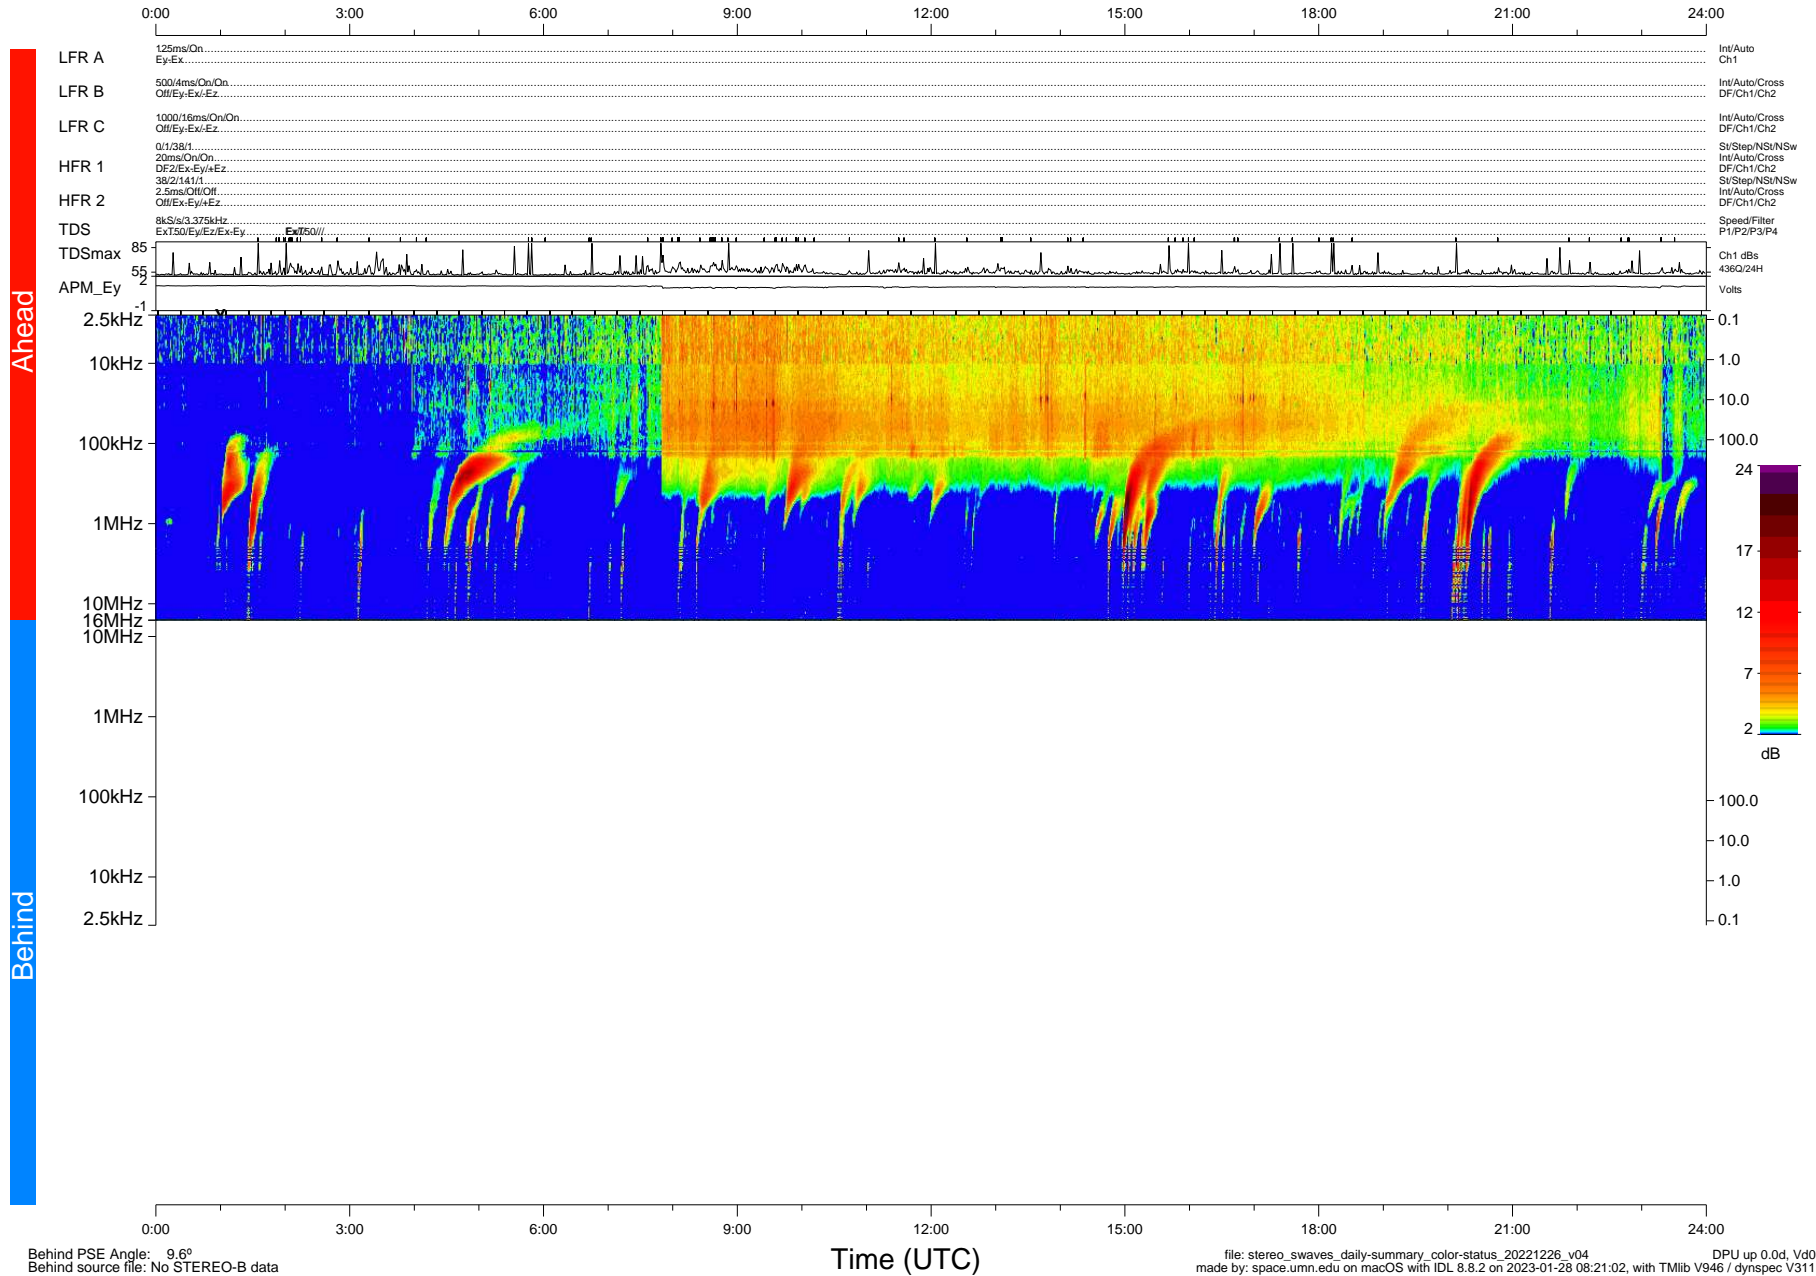

STEREO/WAVES Daily Summary - 26-Dec-2022 (DOY 360)

Ahead source file: swaves_ahead_2022_360_1_05.fin (Recovery: 100.0% HK, 116% Pkts)
Ahead PSE Angle: -14.1°

DPU up 67.4d, V412d40

Behind PSE Angle: 9.6°
Behind source file: No STEREO-B data

Time (UTC)