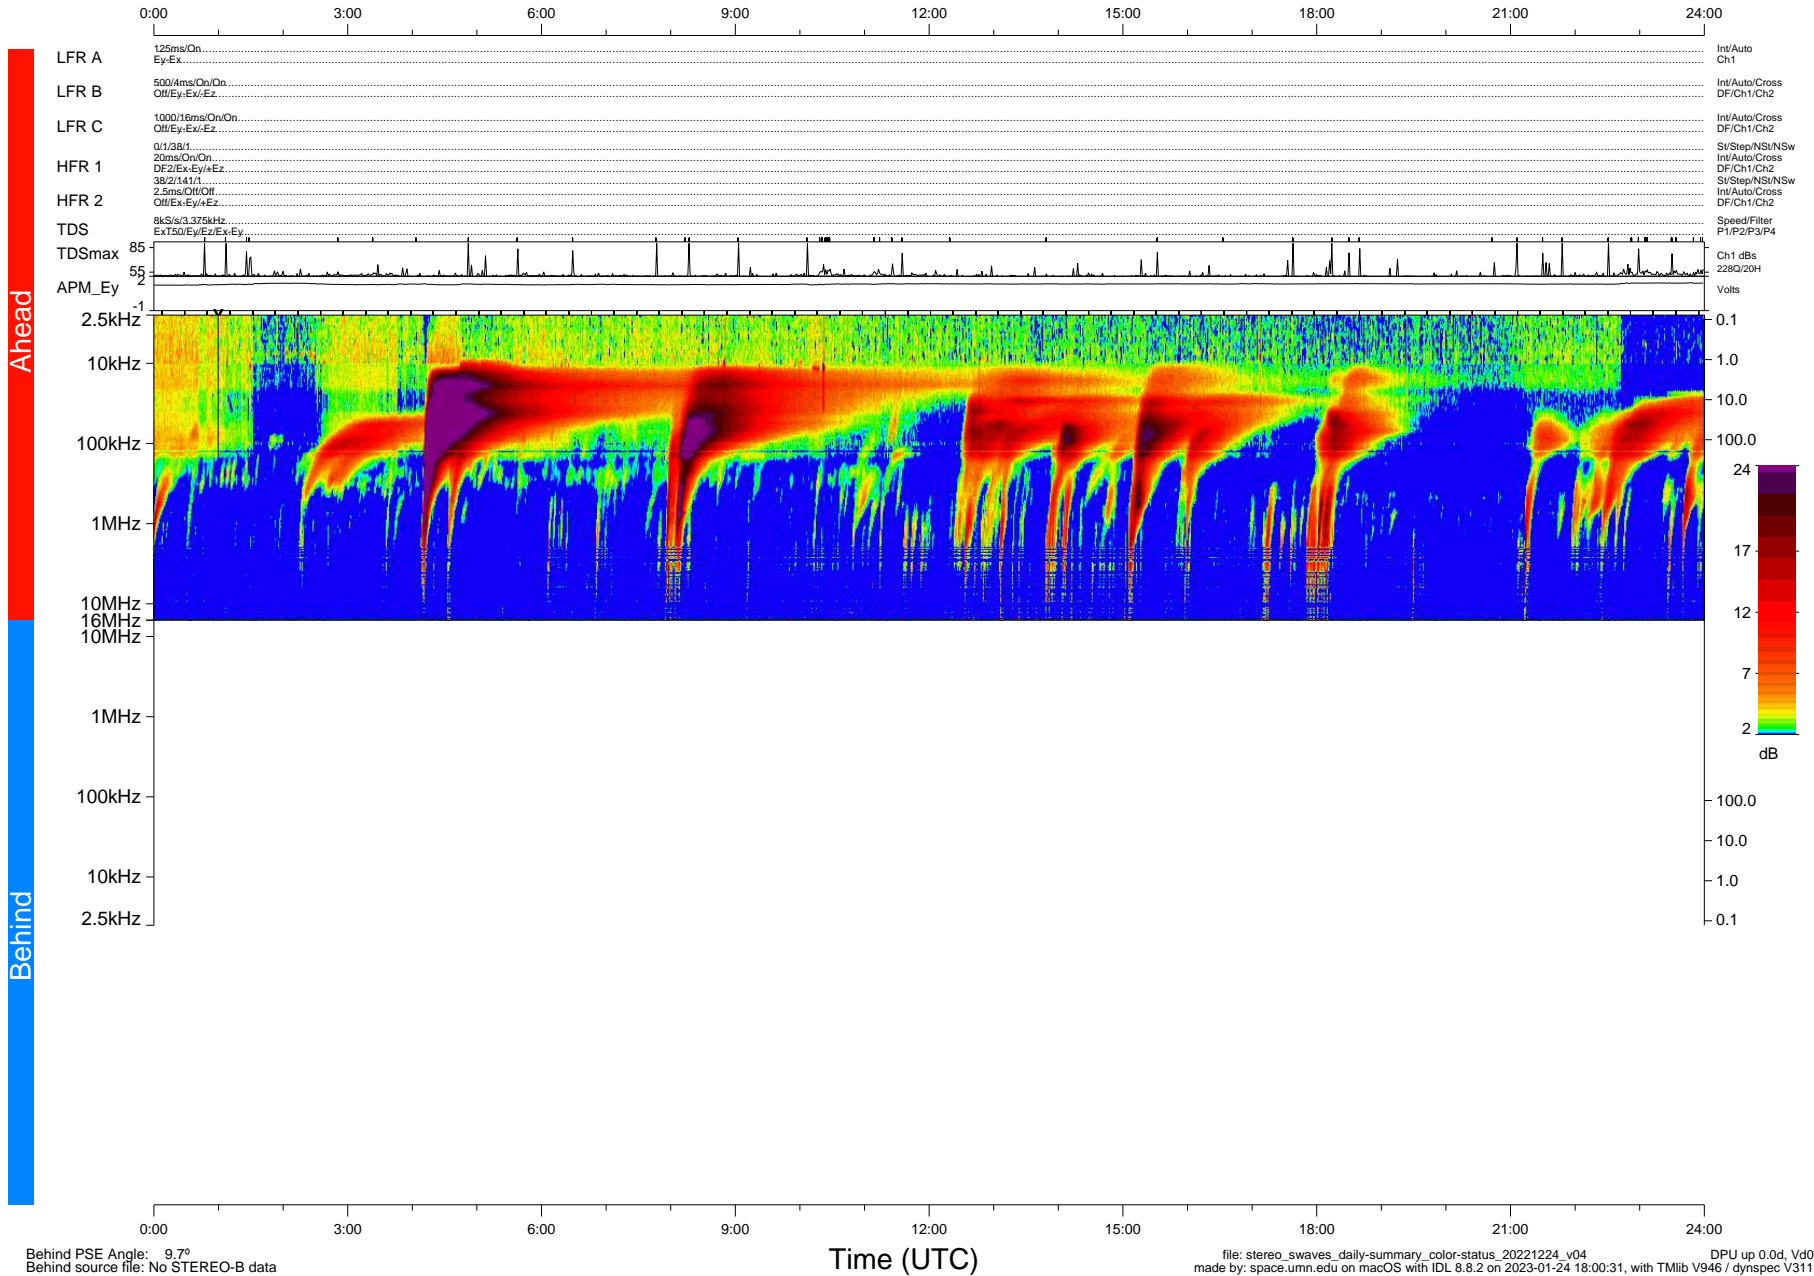

STEREO/WAVES Daily Summary - 24-Dec-2022 (DOY 358)

Ahead source file: swaves_ahead_2022_358_1_05.fin (Recovery: 100.0% HK, 85% Pkts)
Ahead PSE Angle: -14.1°

DPU up 65.4d, V412d40

Behind PSE Angle: 9.7°
Behind source file: No STEREO-B data

Time (UTC)