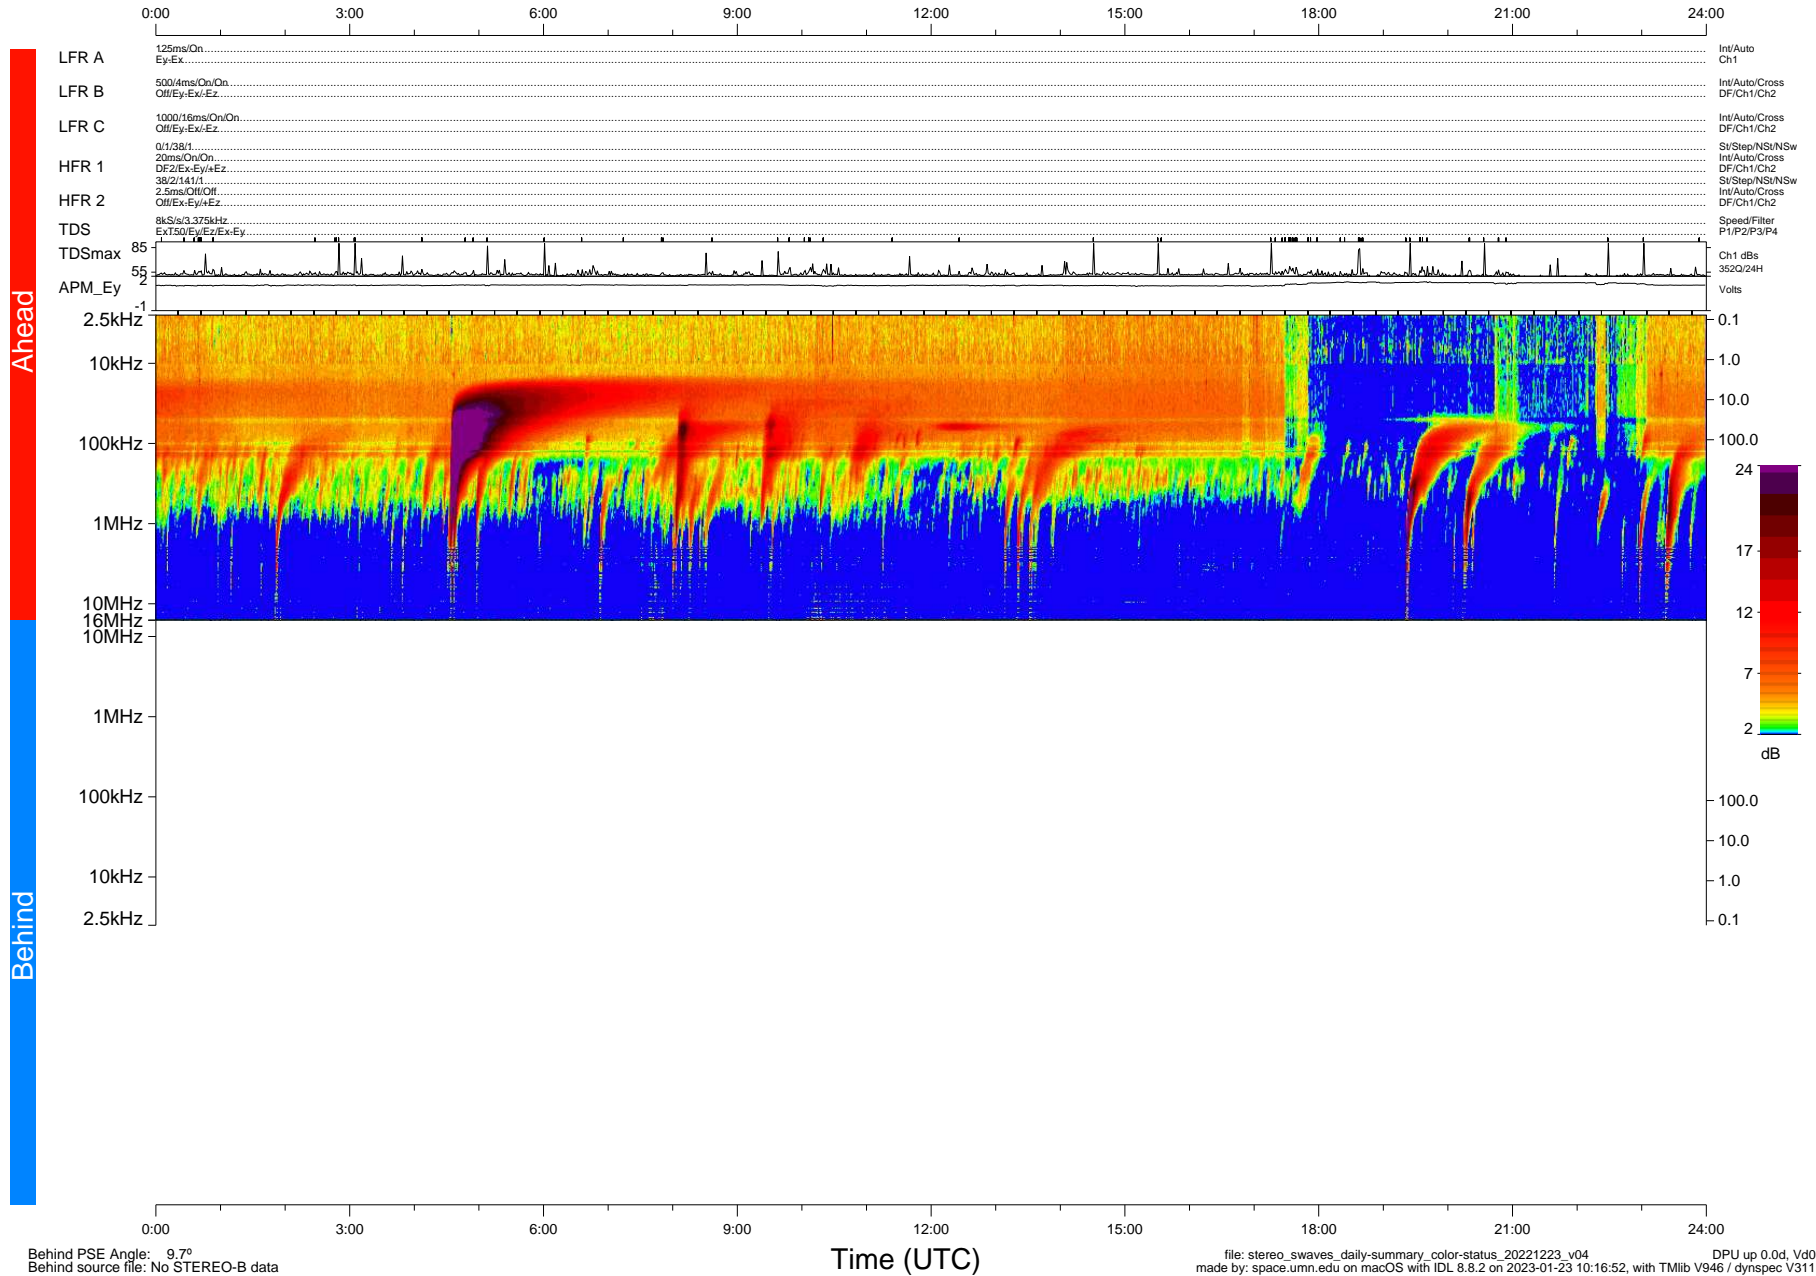

STEREO/WAVES Daily Summary - 23-Dec-2022 (DOY 357)

Ahead source file: swaves_ahead_2022_357_1_05.fin (Recovery: 100.0% HK, 104% Pkts)
Ahead PSE Angle: -14.1°

DPU up 64.4d, V412d40

Behind PSE Angle: 9.7°
Behind source file: No STEREO-B data