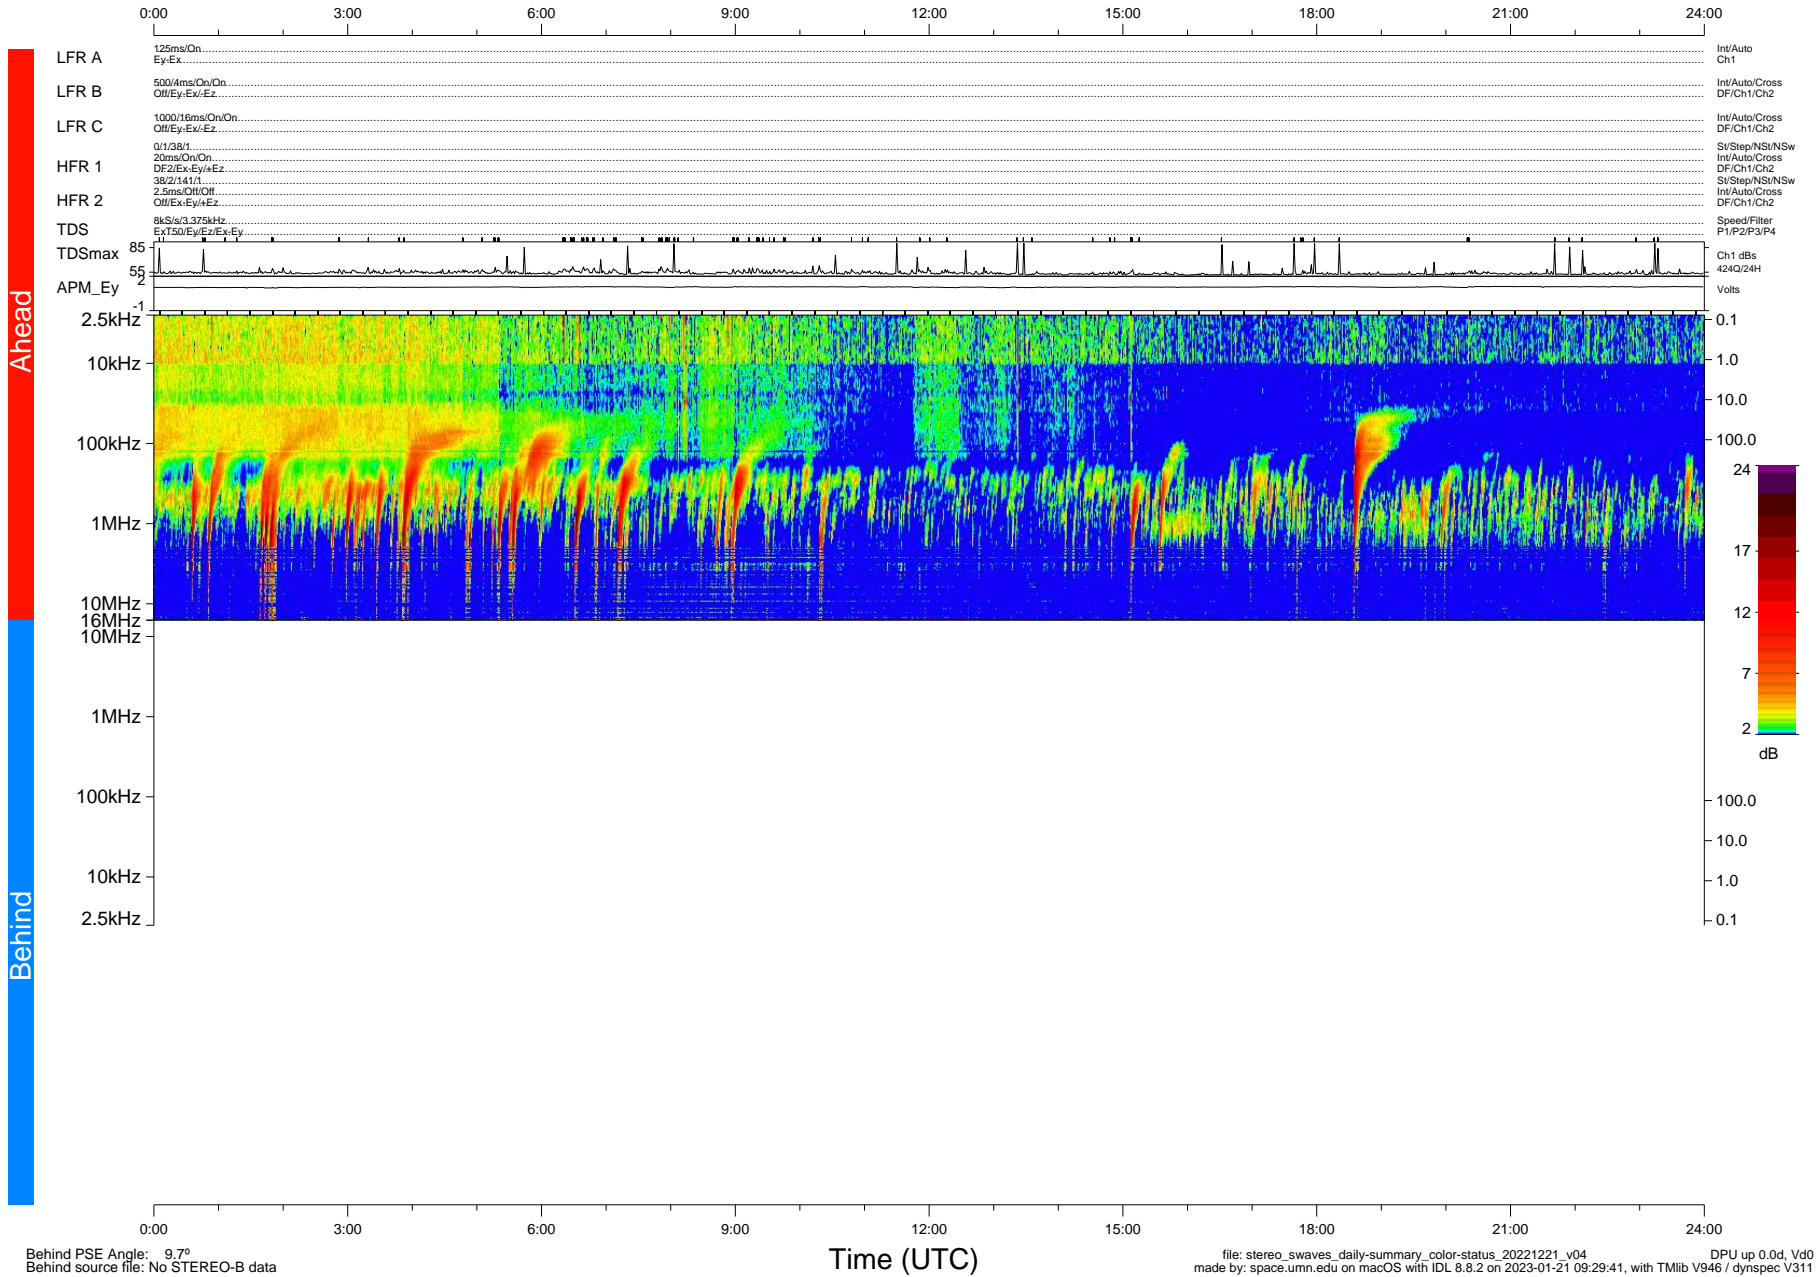

STEREO/WAVES Daily Summary - 21-Dec-2022 (DOY 355)

Ahead source file: swaves_ahead_2022_355_1_05.fin (Recovery: 100.0% HK, 115% Pkts)
 Ahead PSE Angle: -14.2°

DPU up 62.4d, V412d40

Behind PSE Angle: 9.7°
 Behind source file: No STEREO-B data

Time (UTC)

file: stereo_swaves_daily-summary_color-status_20221221_v04 DPU up 0.0d, Vd0
 made by: space.umn.edu on macOS with IDL 8.8.2 on 2023-01-21 09:29:41, with Tlib V946 / dynspec V311