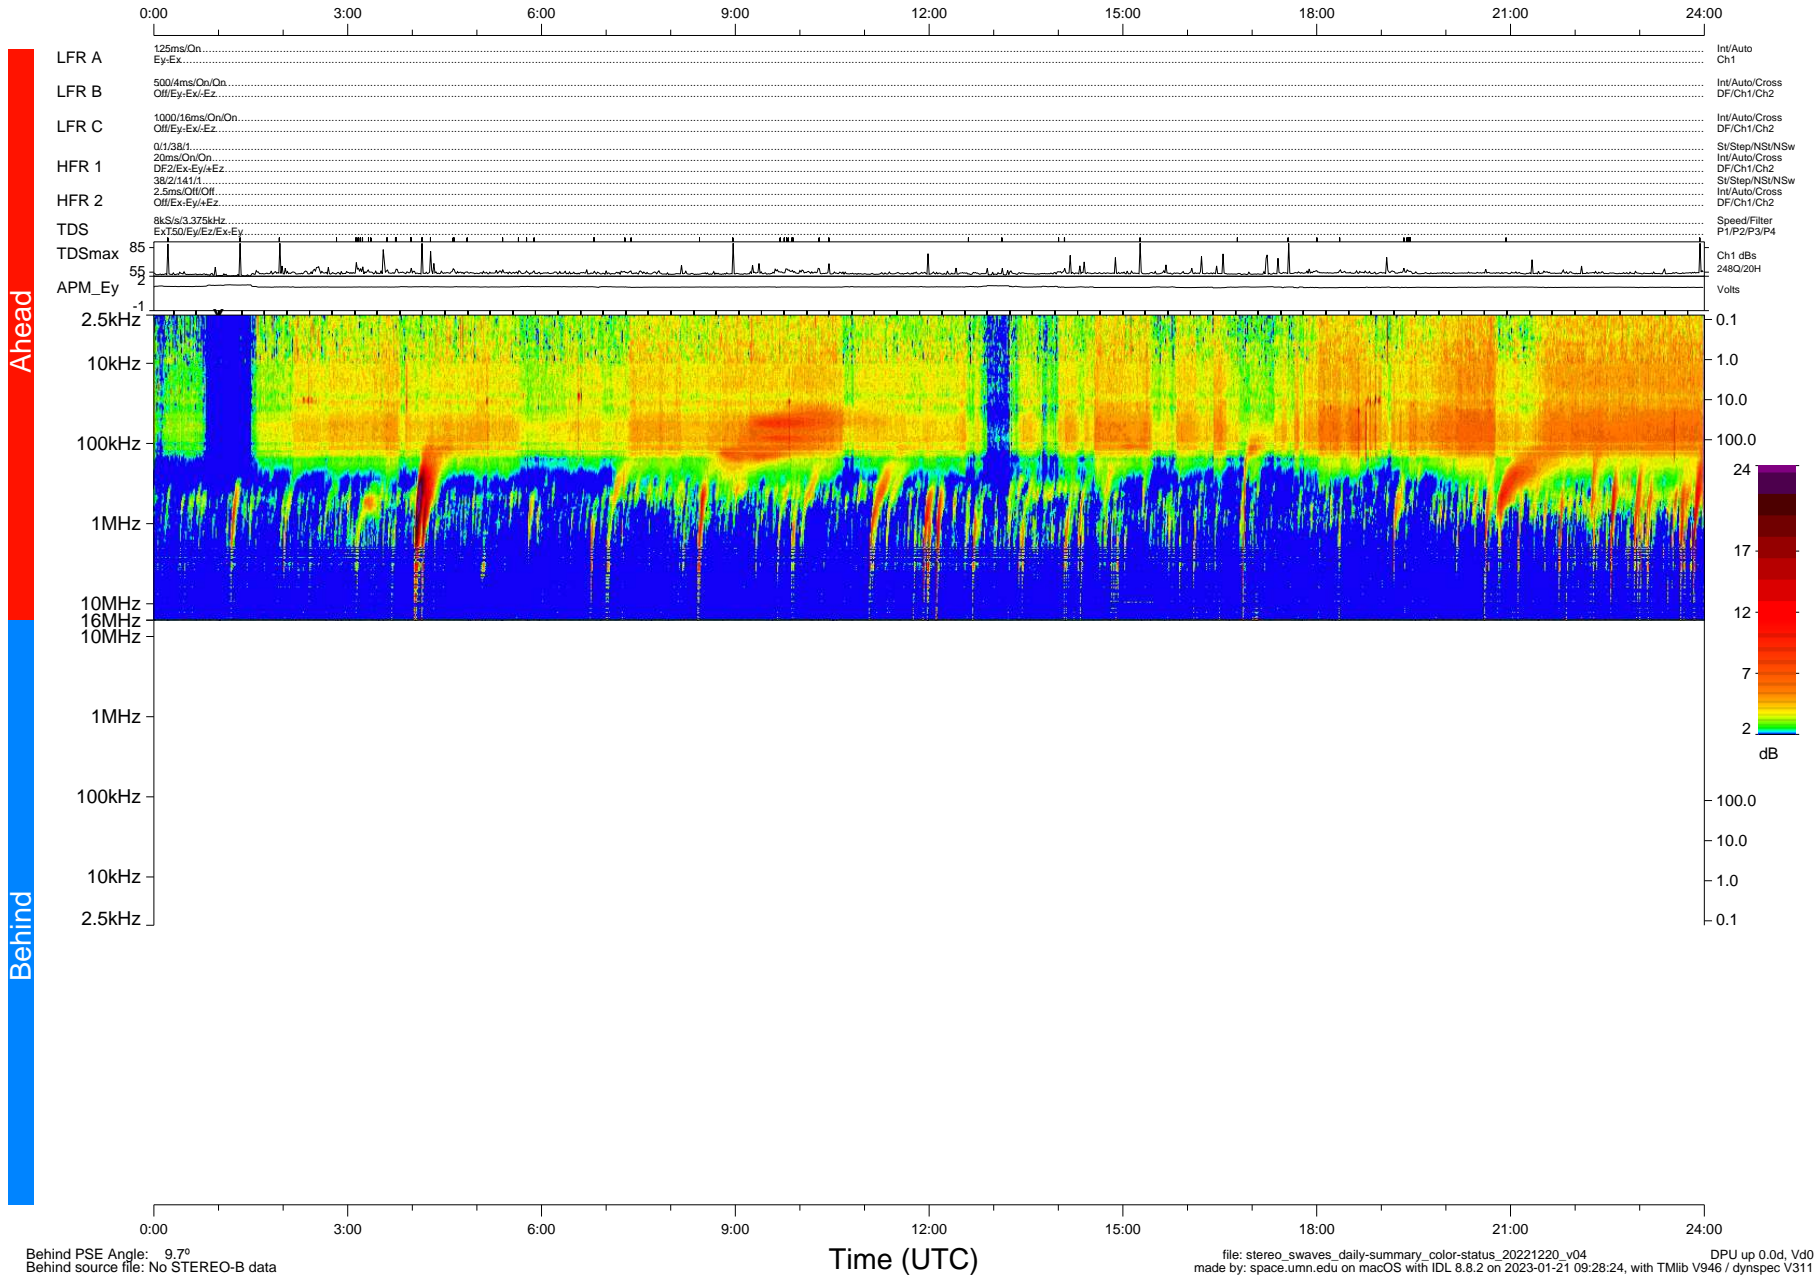

STEREO/WAVES Daily Summary - 20-Dec-2022 (DOY 354)

Ahead source file: swaves_ahead_2022_354_1_05.fin (Recovery: 100.0% HK, 88% Pkts)
Ahead PSE Angle: -14.2°

DPU up 61.4d, V412d40

Behind PSE Angle: 9.7°
Behind source file: No STEREO-B data