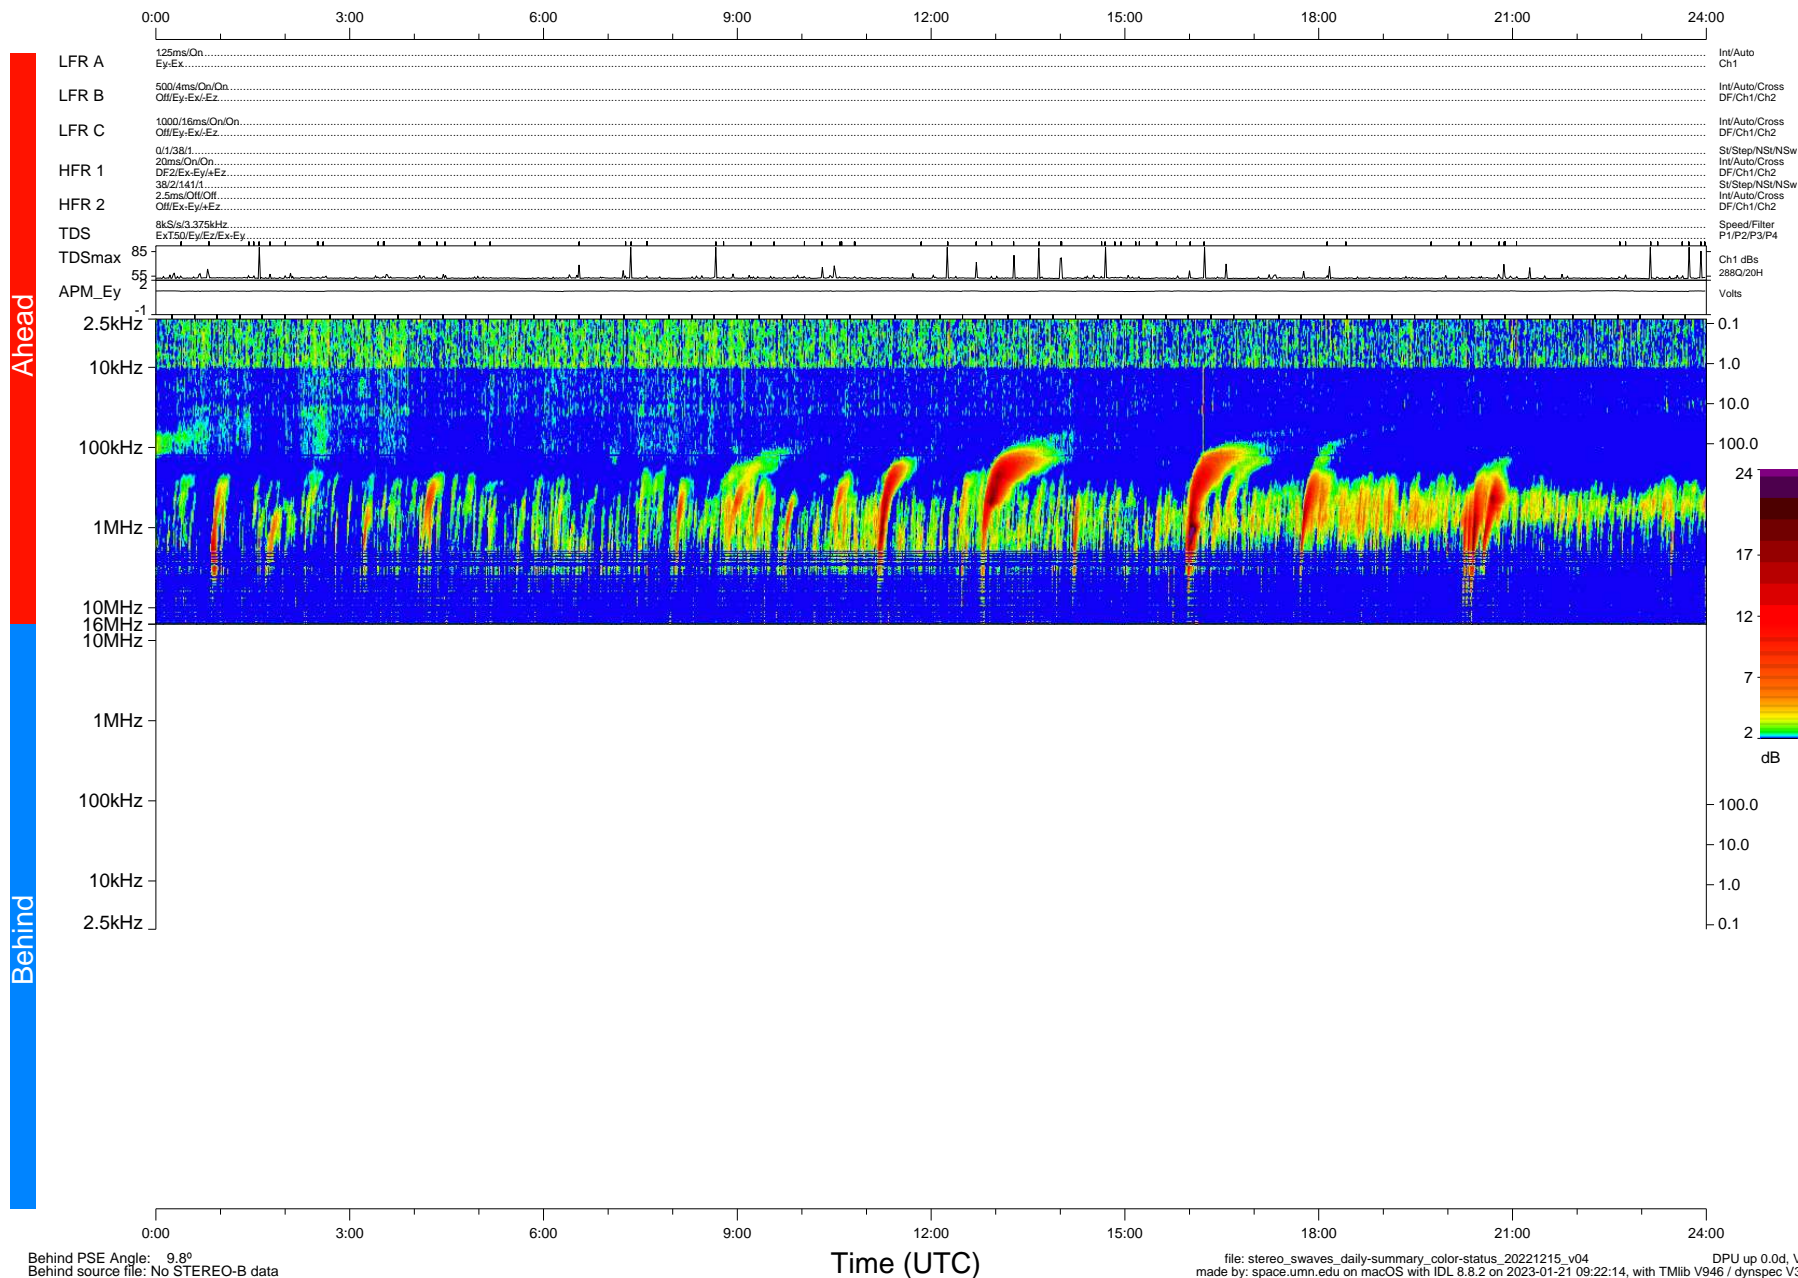

STEREO/WAVES Daily Summary - 15-Dec-2022 (DOY 349)

Ahead source file: swaves_ahead_2022_349_1_05.fin (Recovery: 100.0% HK, 94% Pkts)
Ahead PSE Angle: -14.3°

DPU up 56.4d, V412d40

Behind PSE Angle: 9.8°
Behind source file: No STEREO-B data

Time (UTC)