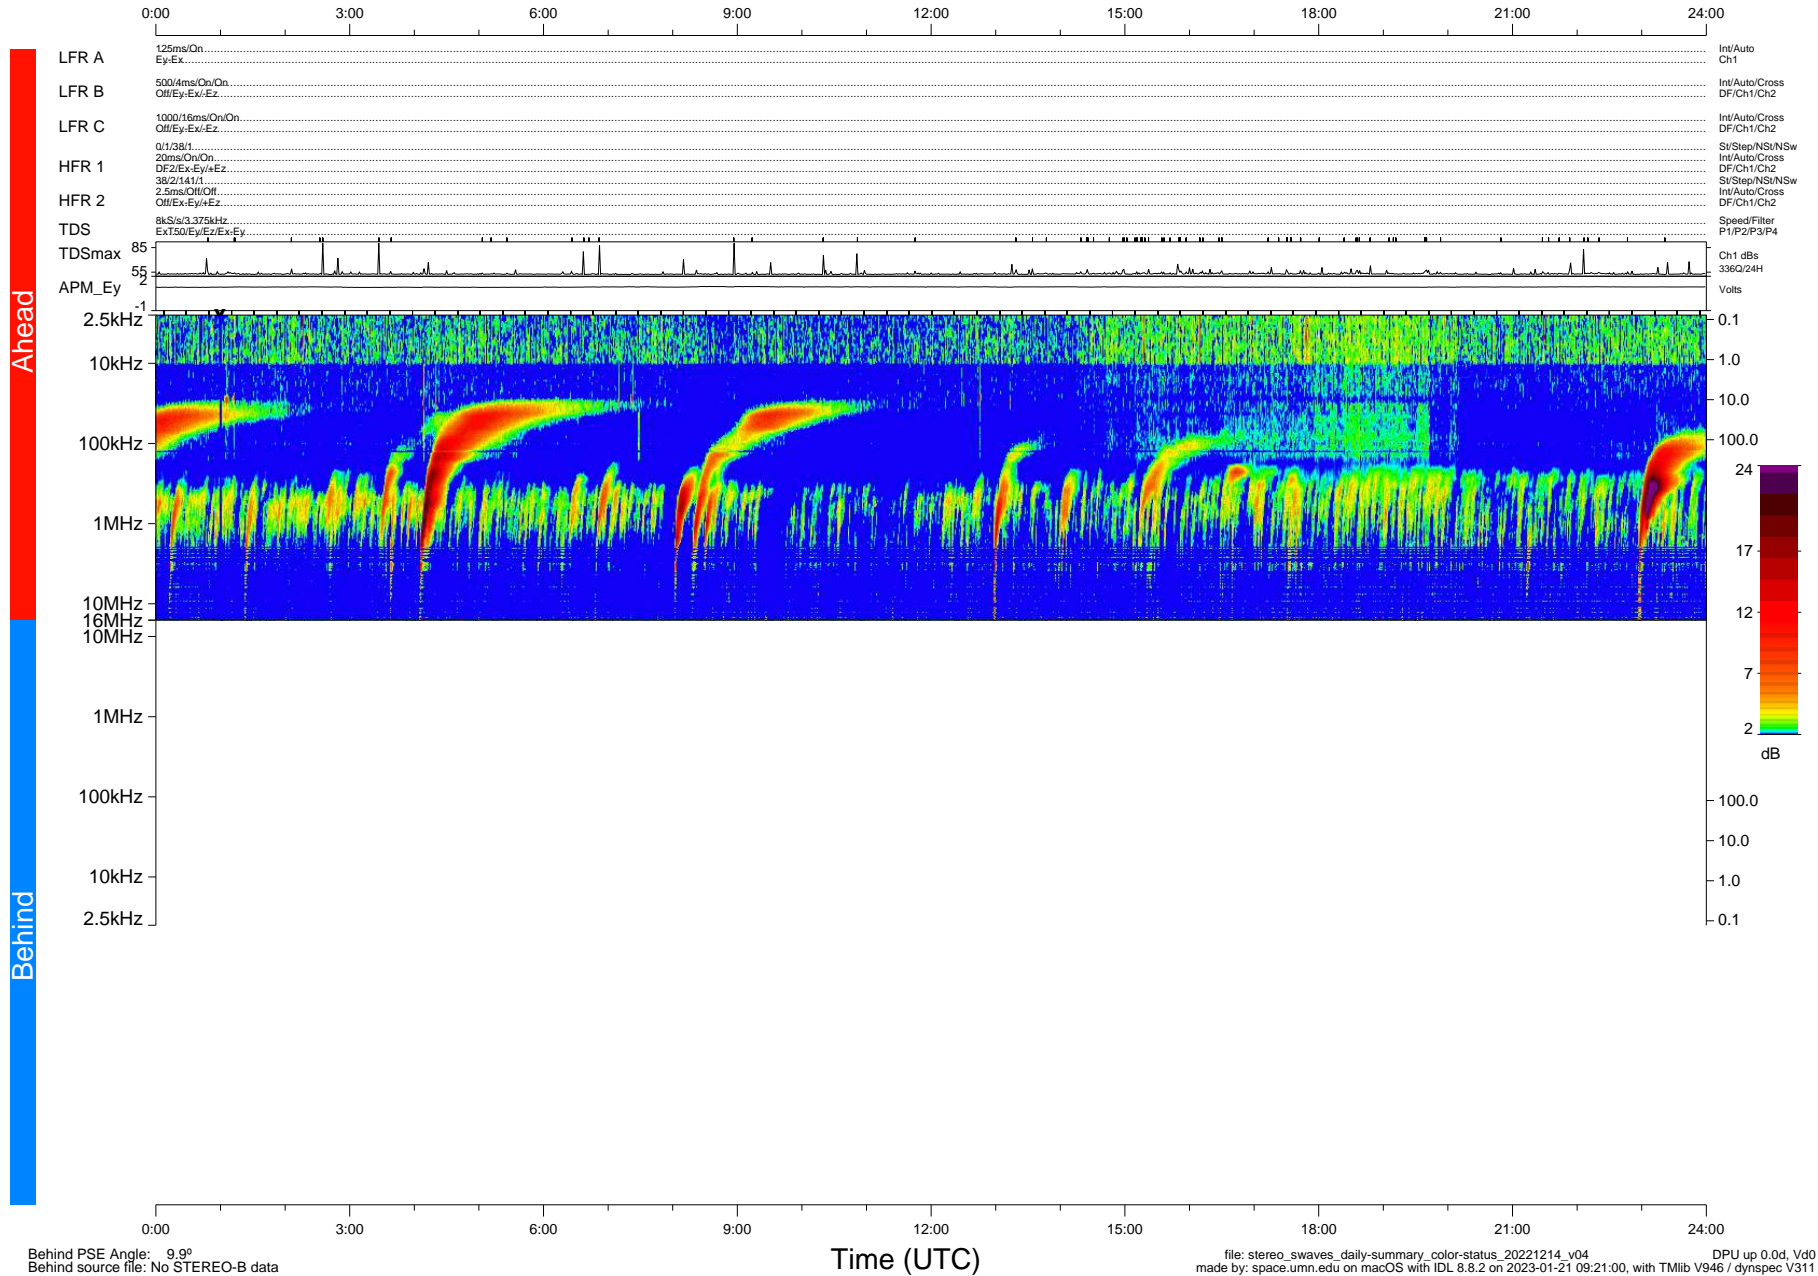

STEREO/WAVES Daily Summary - 14-Dec-2022 (DOY 348)

Ahead source file: swaves_ahead_2022_348_1_05.fin (Recovery: 100.0% HK, 102% Pkts)
Ahead PSE Angle: -14.2°

DPU up 55.4d, V412d40

Behind PSE Angle: 9.9°
Behind source file: No STEREO-B data