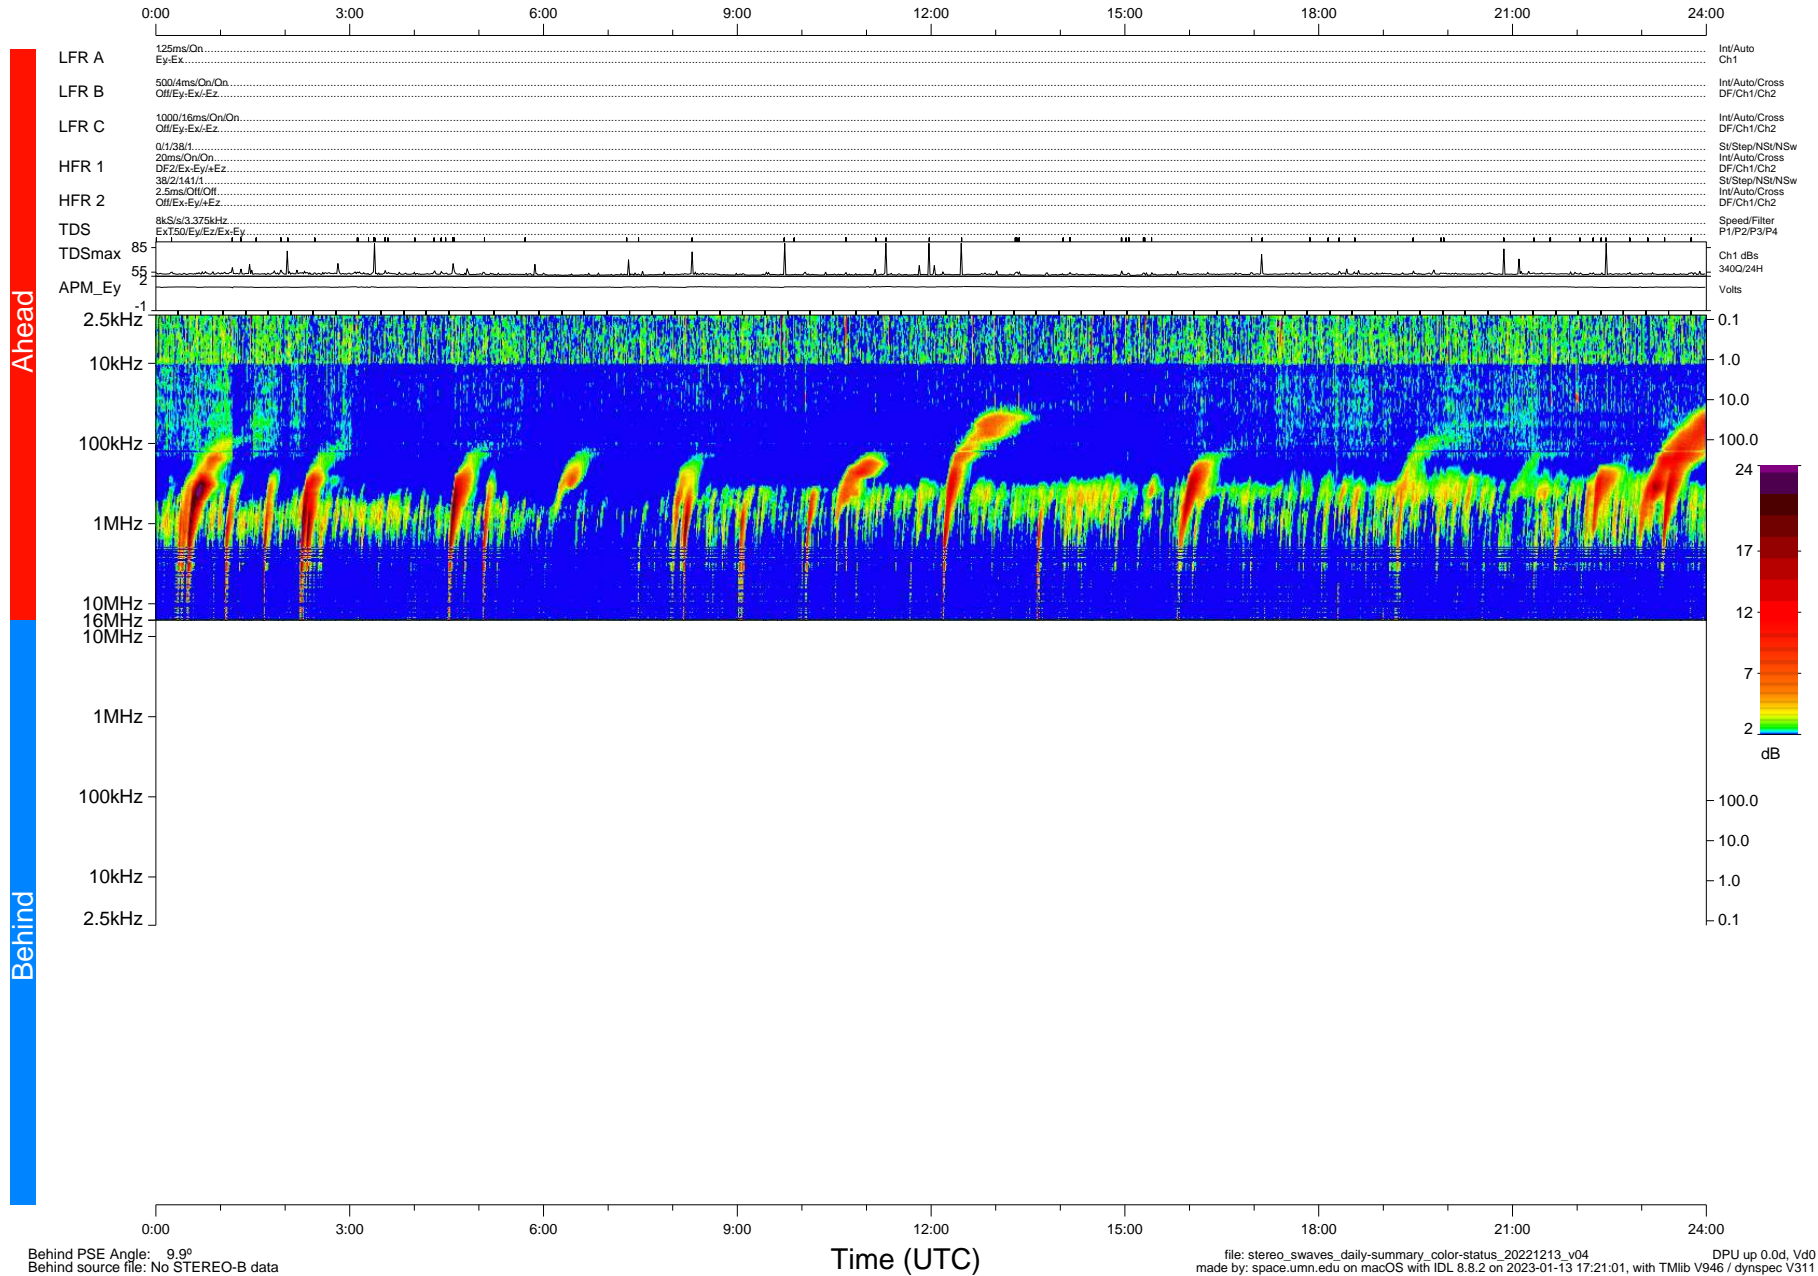

STEREO/WAVES Daily Summary - 13-Dec-2022 (DOY 347)

Ahead source file: swaves_ahead_2022_347_1_05.fin (Recovery: 100.0% HK, 101% Pkts)
Ahead PSE Angle: -14.3°

DPU up 54.4d, V412d40

Behind PSE Angle: 9.9°
Behind source file: No STEREO-B data

Time (UTC)