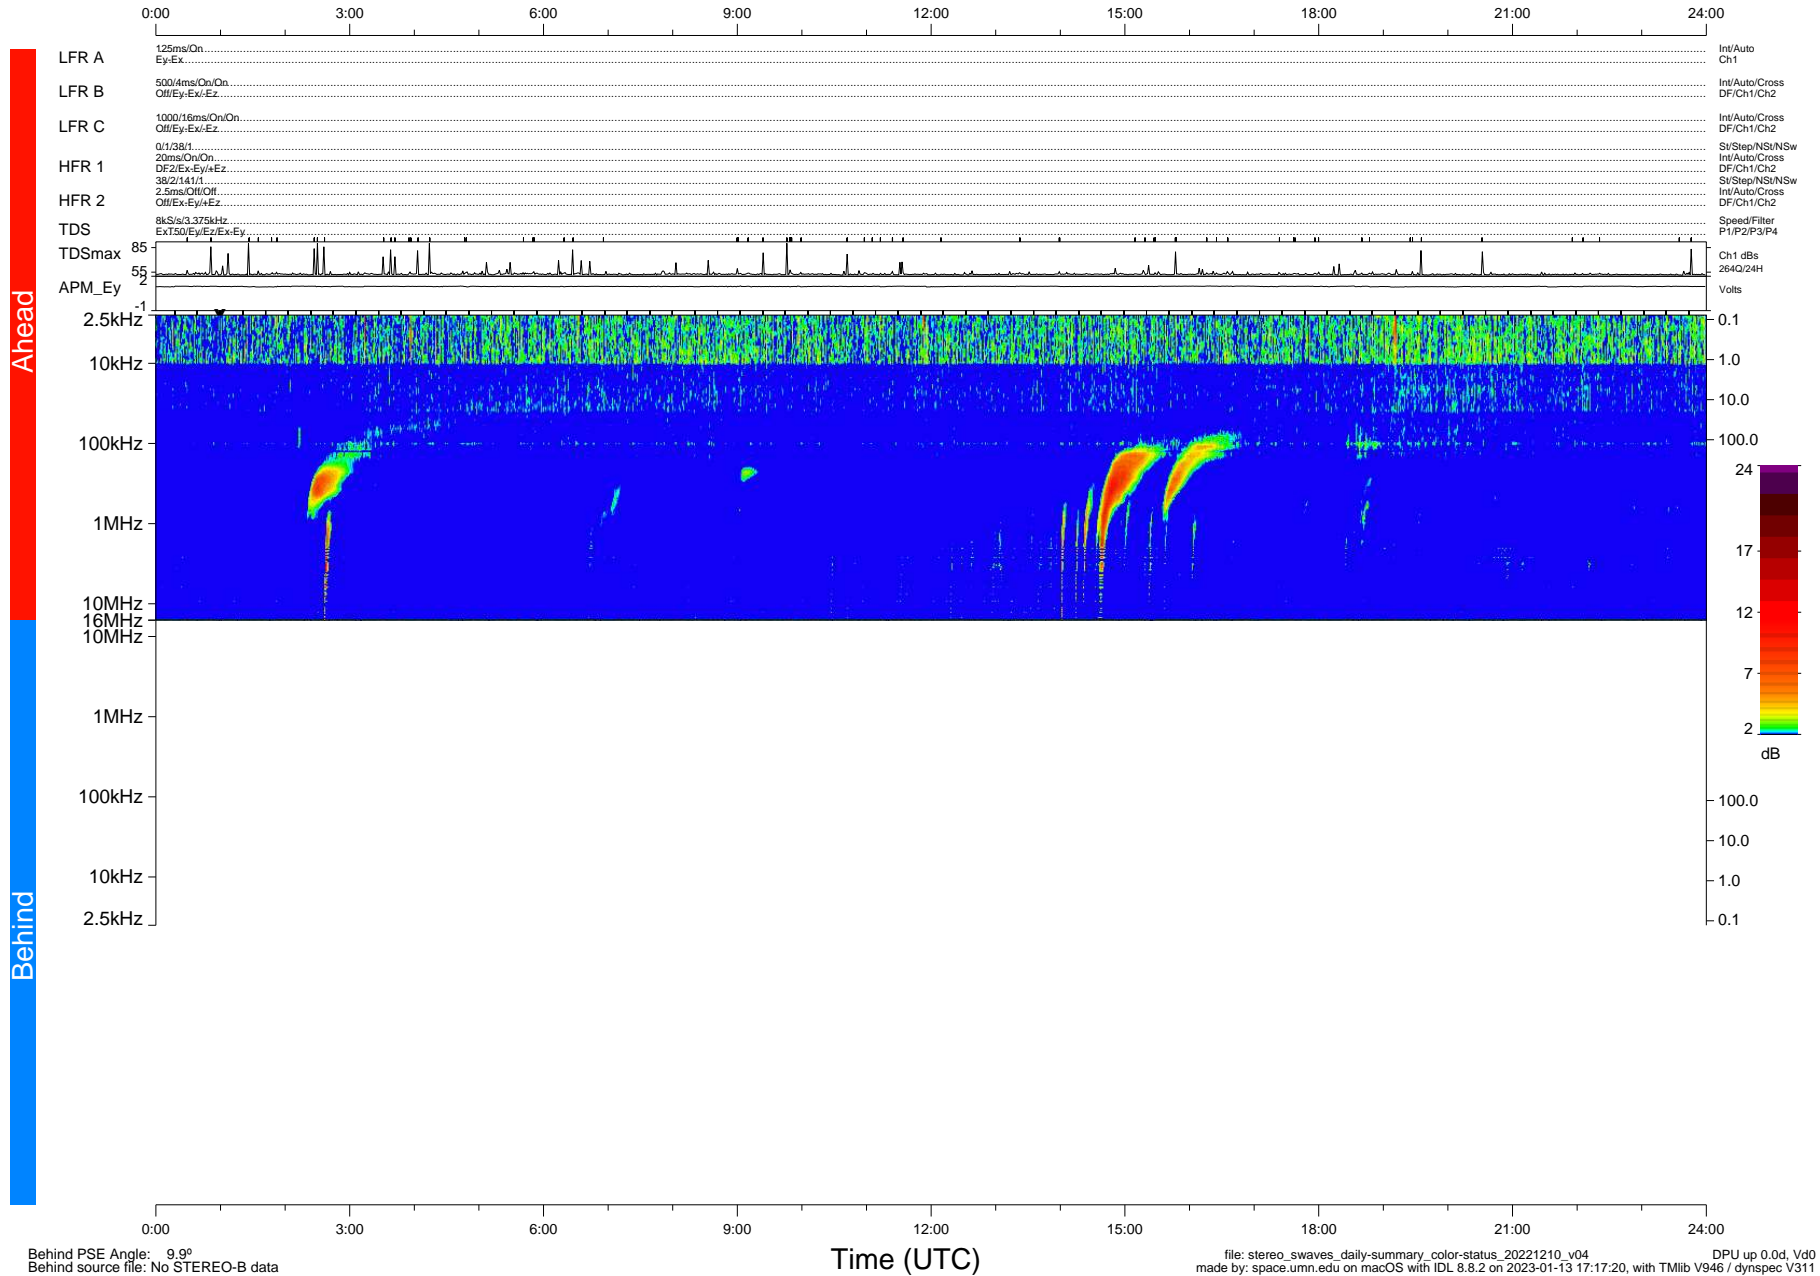

STEREO/WAVES Daily Summary - 10-Dec-2022 (DOY 344)

Ahead source file: swaves_ahead_2022_344_1_05.fin (Recovery: 100.0% HK, 91% Pkts)
Ahead PSE Angle: -14.4°

DPU up 51.4d, V412d40

Behind PSE Angle: 9.9°
Behind source file: No STEREO-B data

Time (UTC)