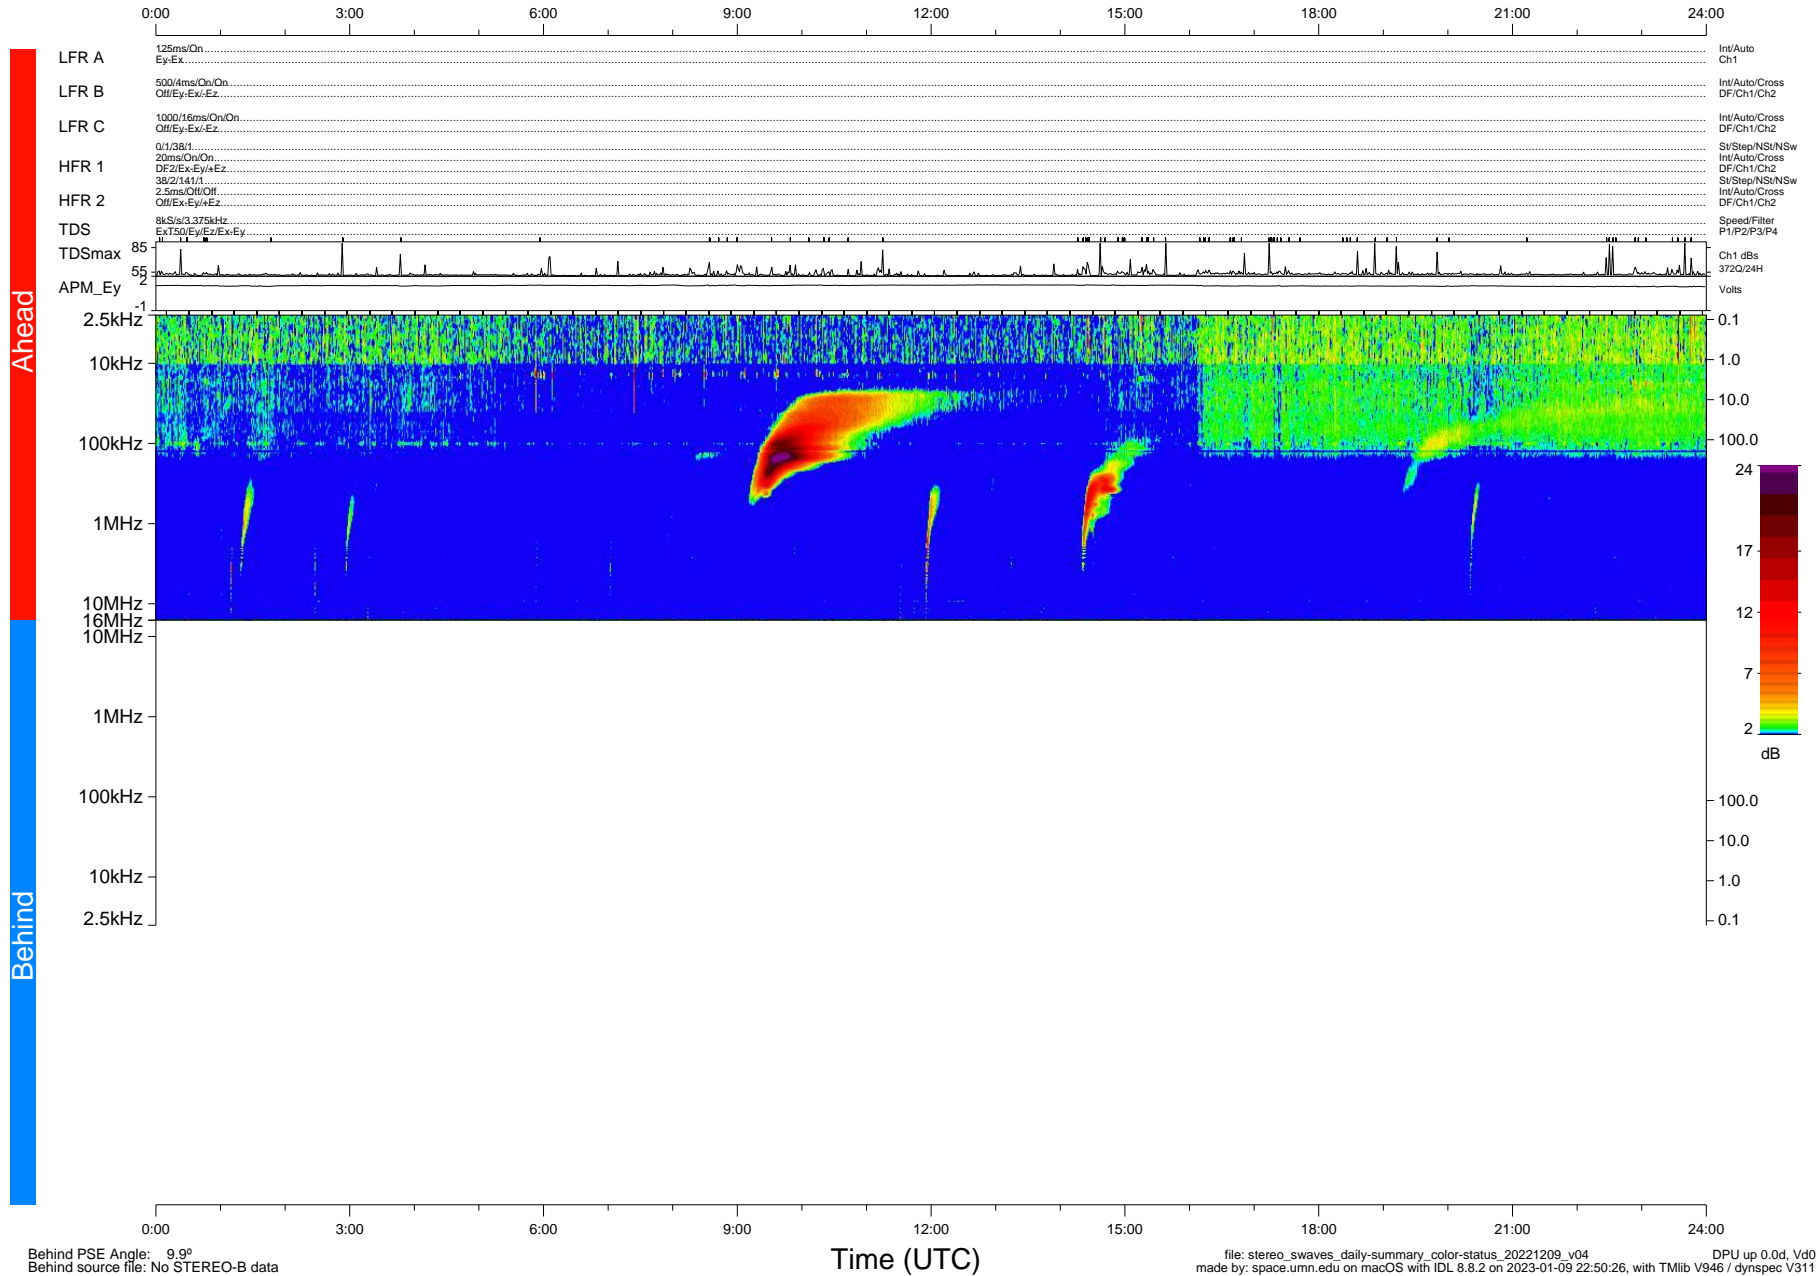

STEREO/WAVES Daily Summary - 09-Dec-22 (DOY 343)

Ahead source file: swaves_ahead_2022_343_1_05.fin (Recovery: 100.0% HK, 107% Pkts)
Ahead PSE Angle: -14.4°

DPU up 50.4d, V412d40

Behind PSE Angle: 9.9°
Behind source file: No STEREO-B data