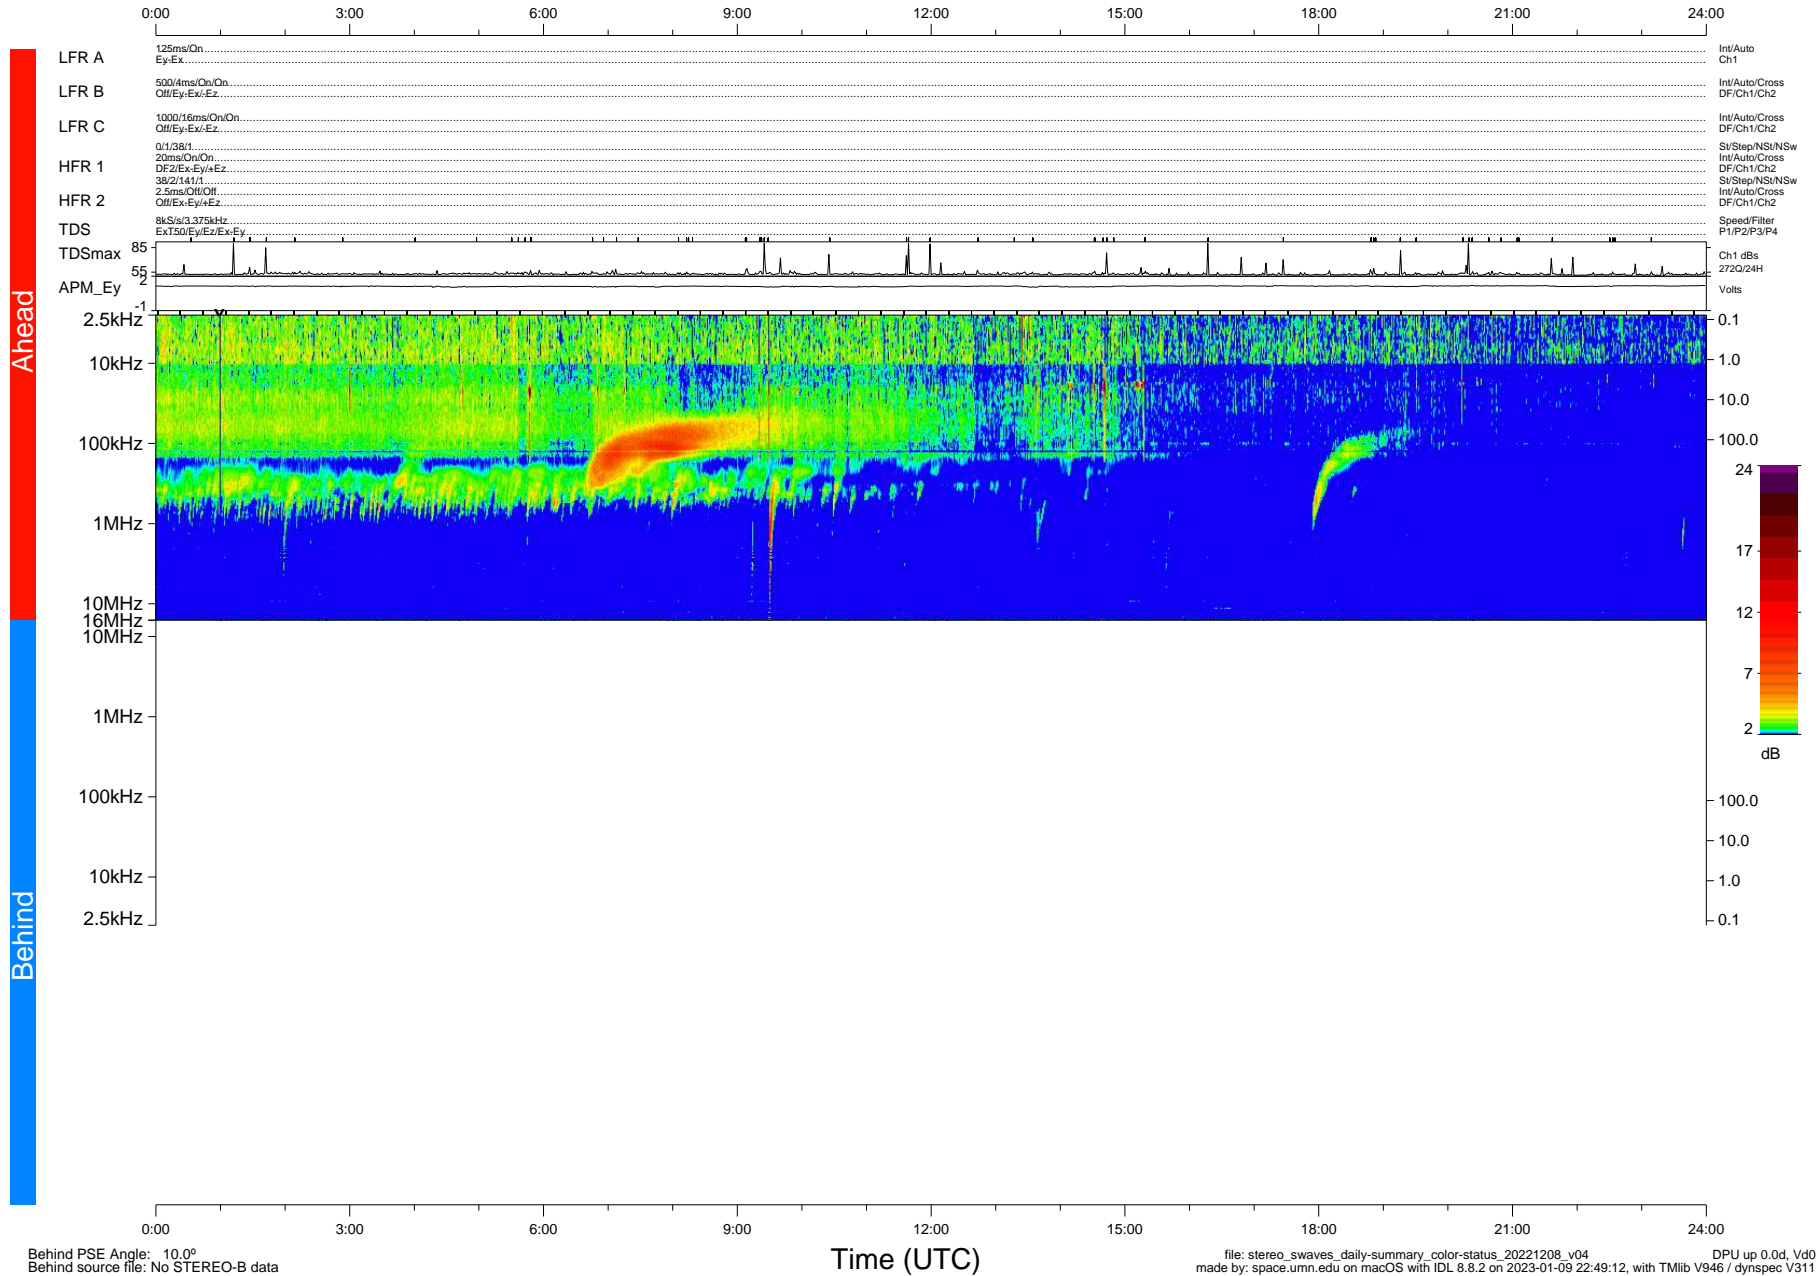

STEREO/WAVES Daily Summary - 08-Dec-2022 (DOY 342)

Ahead source file: swaves_ahead_2022_342_1_05.fin (Recovery: 100.0% HK, 92% Pkts)
Ahead PSE Angle: -14.4°

DPU up 49.4d, V412d40

Behind PSE Angle: 10.0°
Behind source file: No STEREO-B data