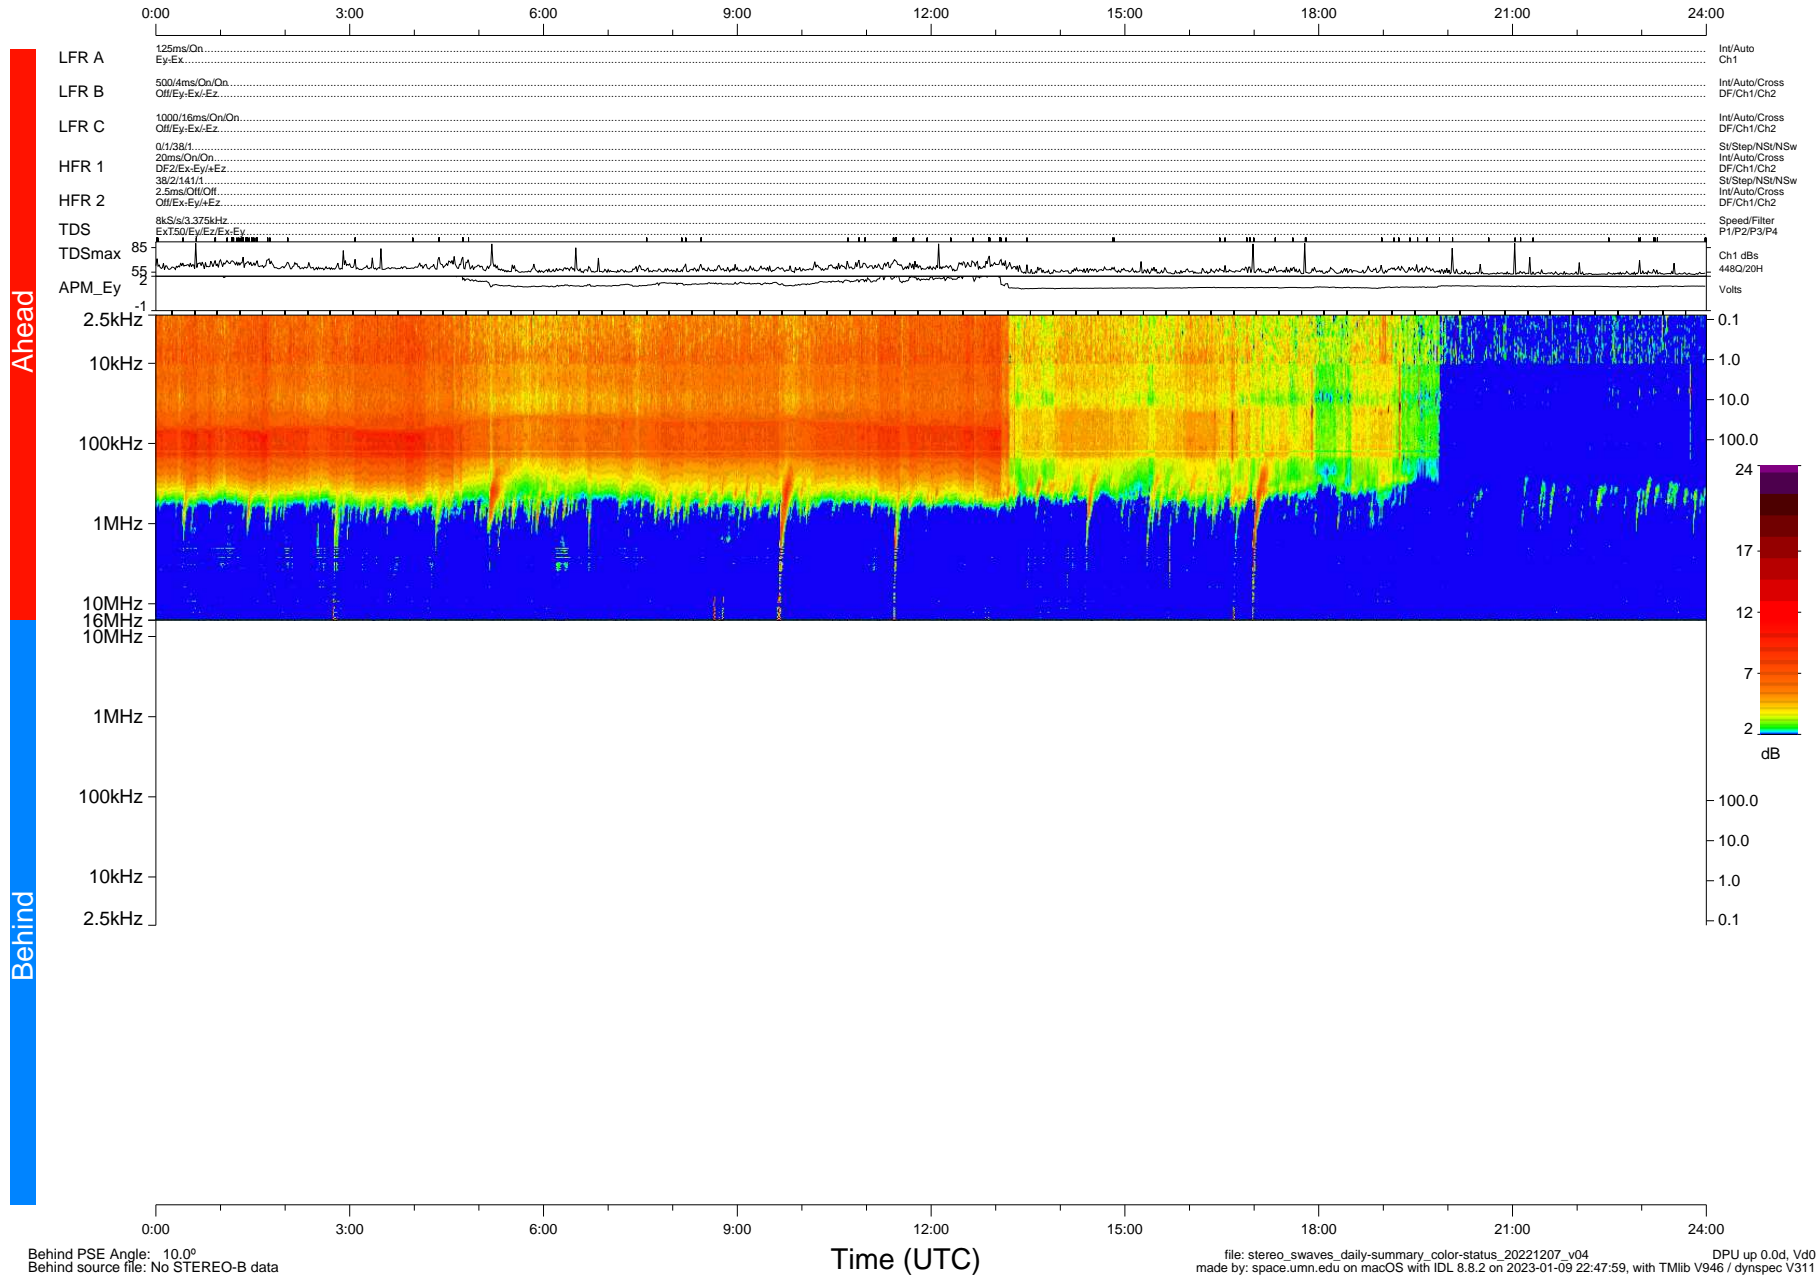

STEREO/WAVES Daily Summary - 07-Dec-2022 (DOY 341)

Ahead source file: swaves_ahead_2022_341_1_05.fin (Recovery: 100.0% HK, 117% Pkts)
Ahead PSE Angle: -14.4°

DPU up 48.4d, V412d40

Behind PSE Angle: 10.0°
Behind source file: No STEREO-B data

Time (UTC)