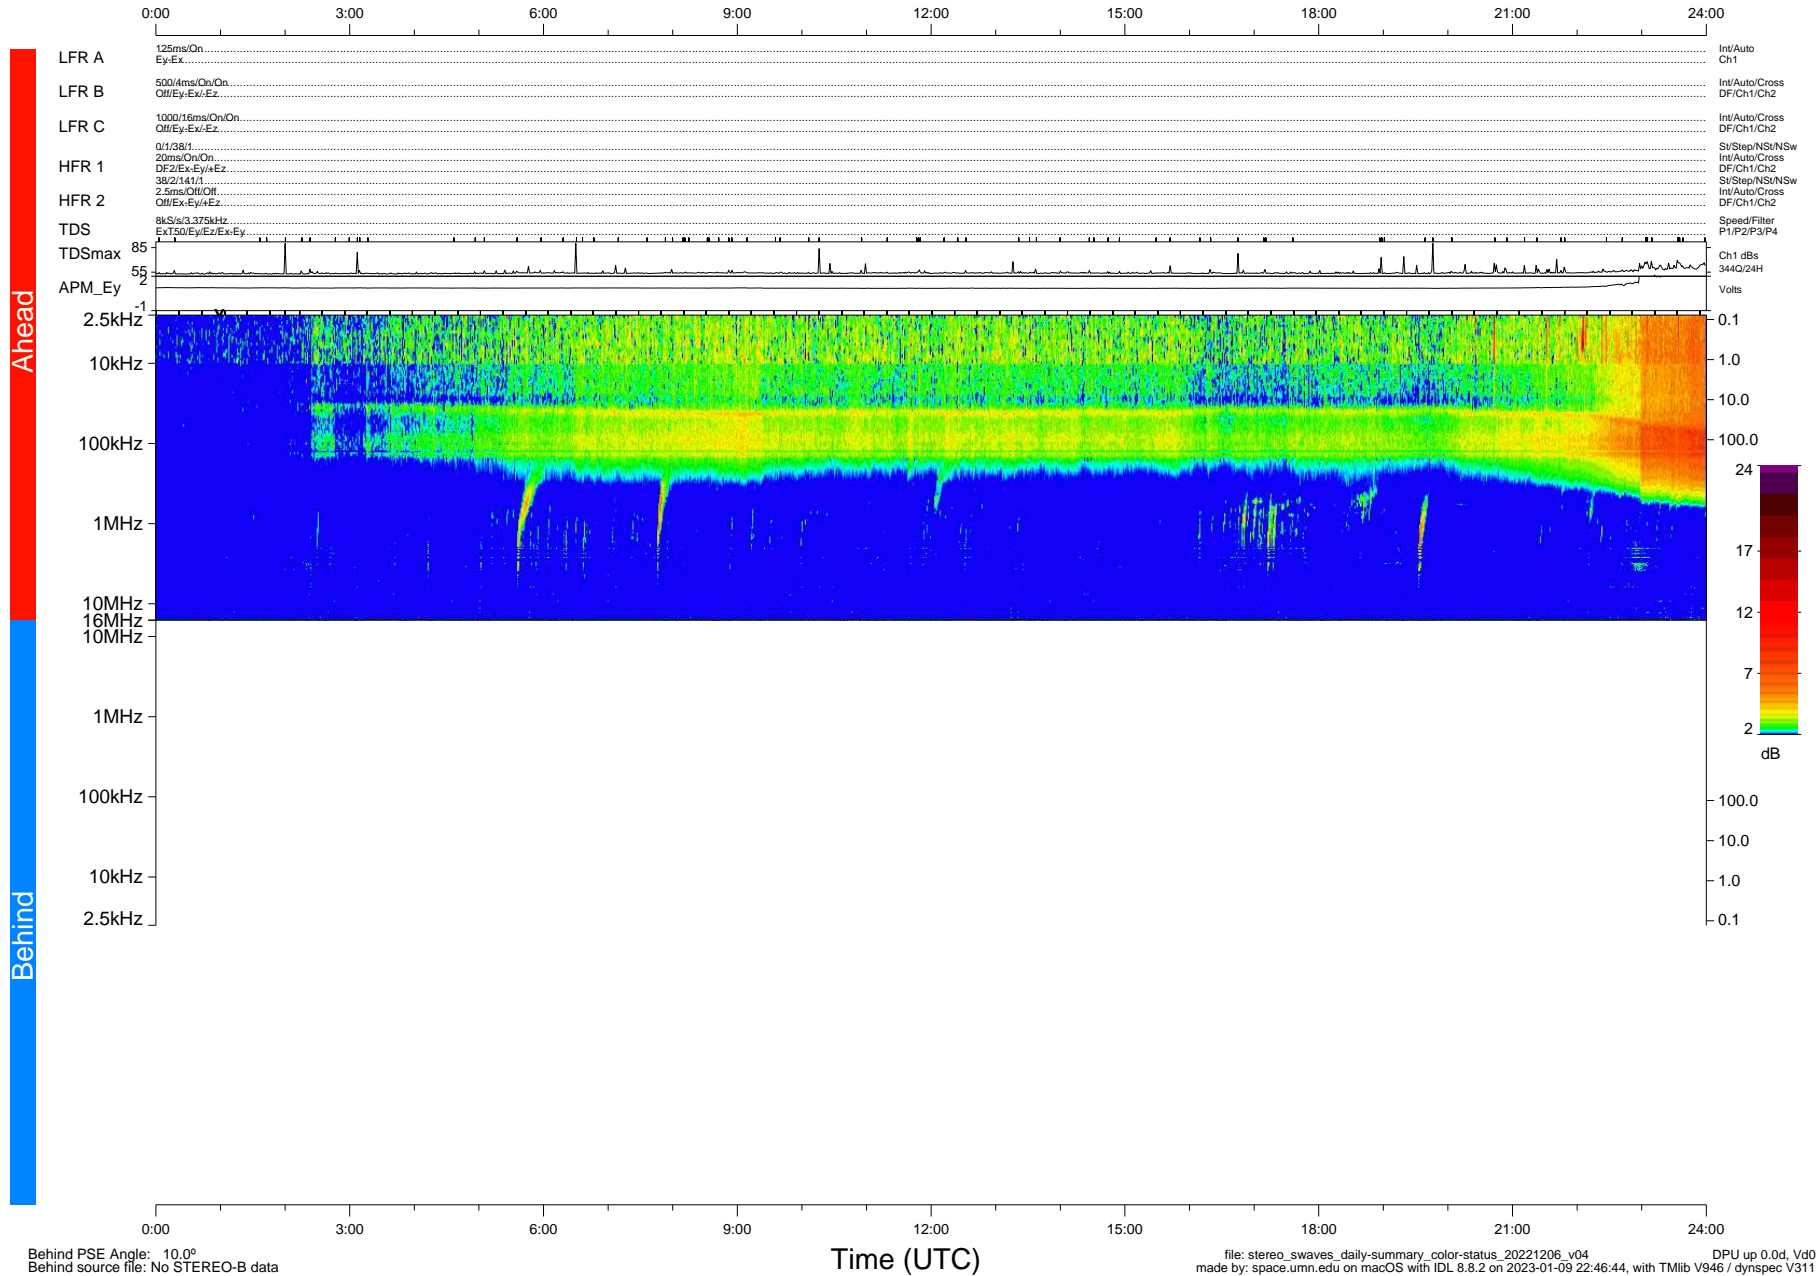

STEREO/WAVES Daily Summary - 06-Dec-2022 (DOY 340)

Ahead source file: swaves_ahead_2022_340_1_05.fin (Recovery: 100.0% HK, 102% Pkts)
Ahead PSE Angle: -14.4°

DPU up 47.4d, V412d40

Behind PSE Angle: 10.0°
Behind source file: No STEREO-B data