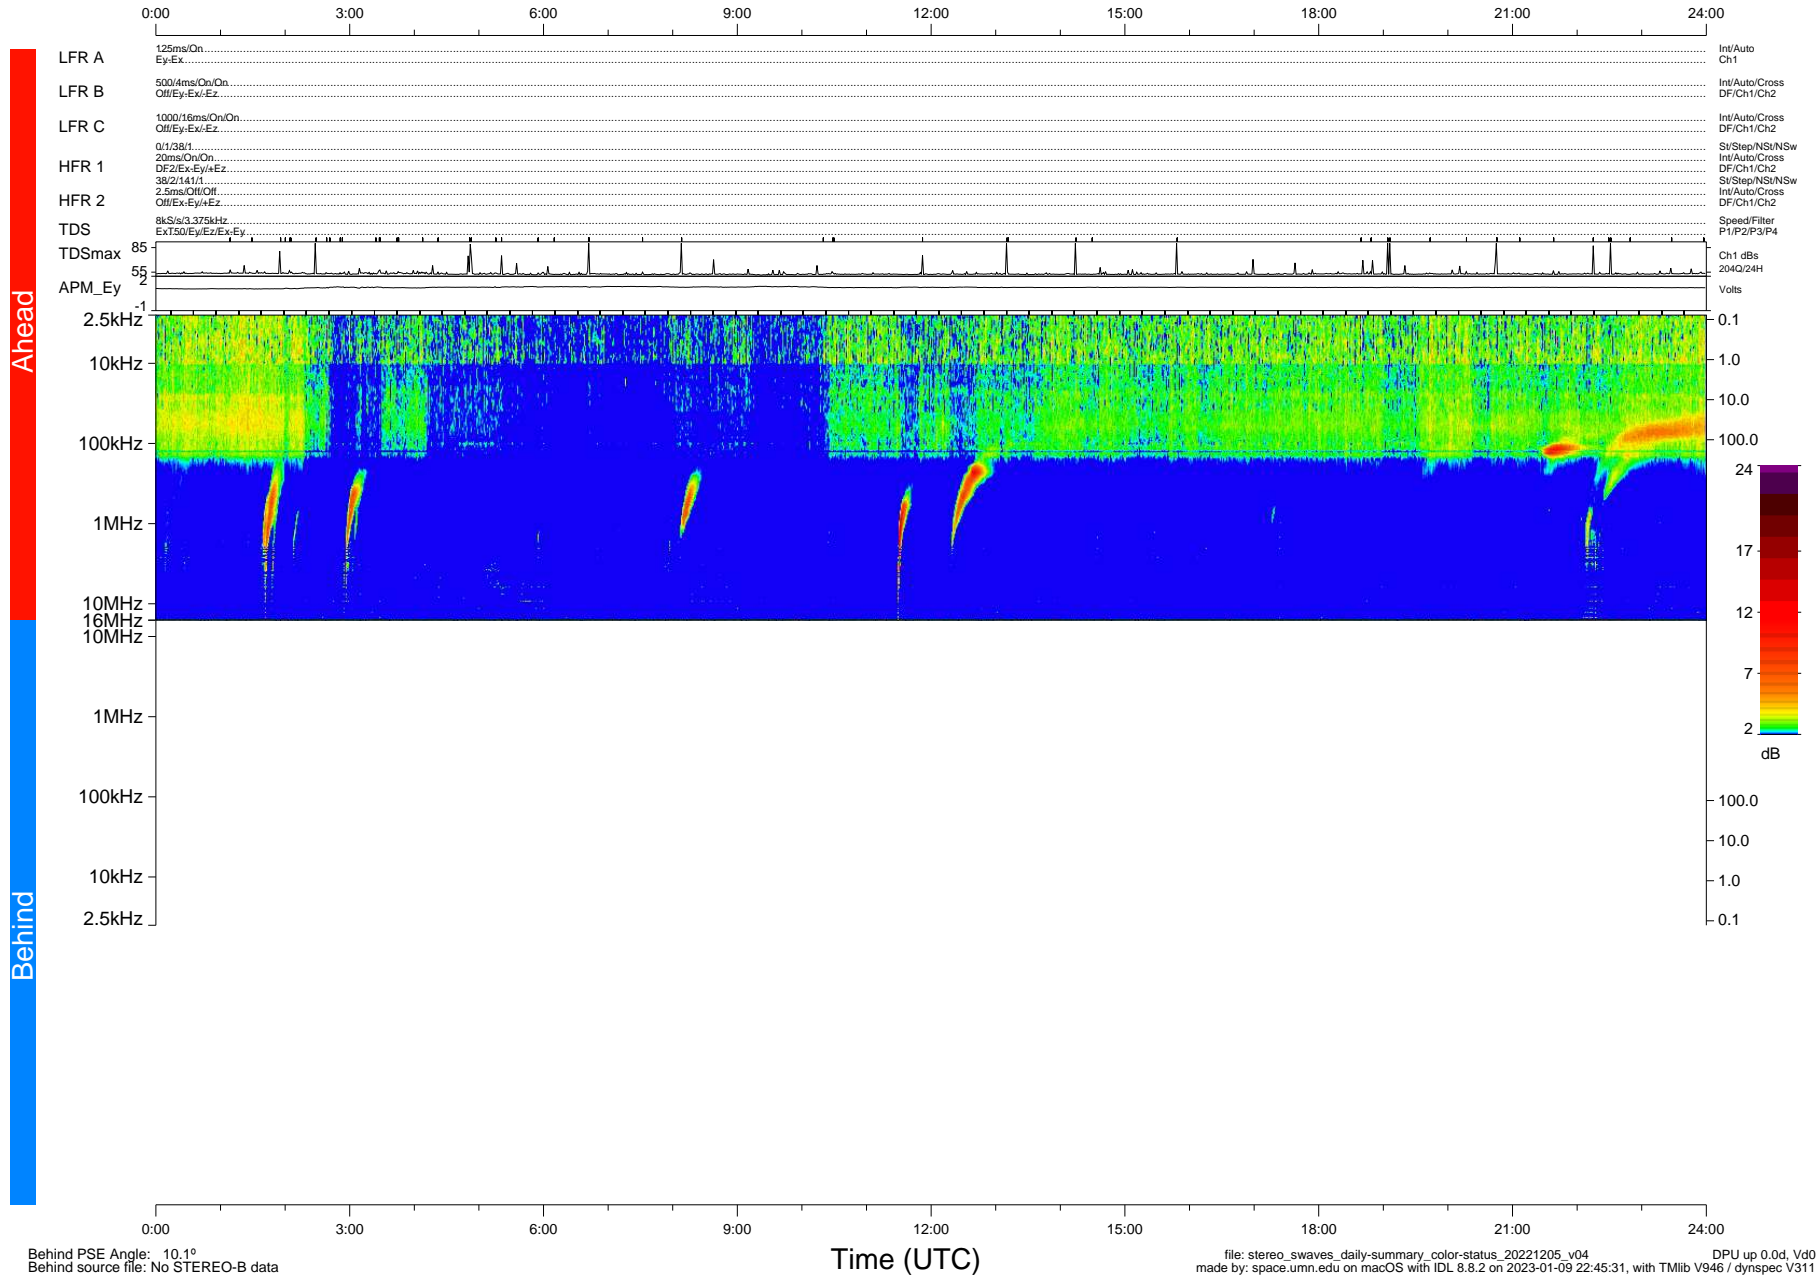

STEREO/WAVES Daily Summary - 05-Dec-22 (DOY 339)

Ahead source file: swaves_ahead_2022_339_1_05.fin (Recovery: 100.0% HK, 82% PKts)
Ahead PSE Angle: -14.5°

DPU up 46.4d, V412d40

Behind PSE Angle: 10.1°
Behind source file: No STEREO-B data