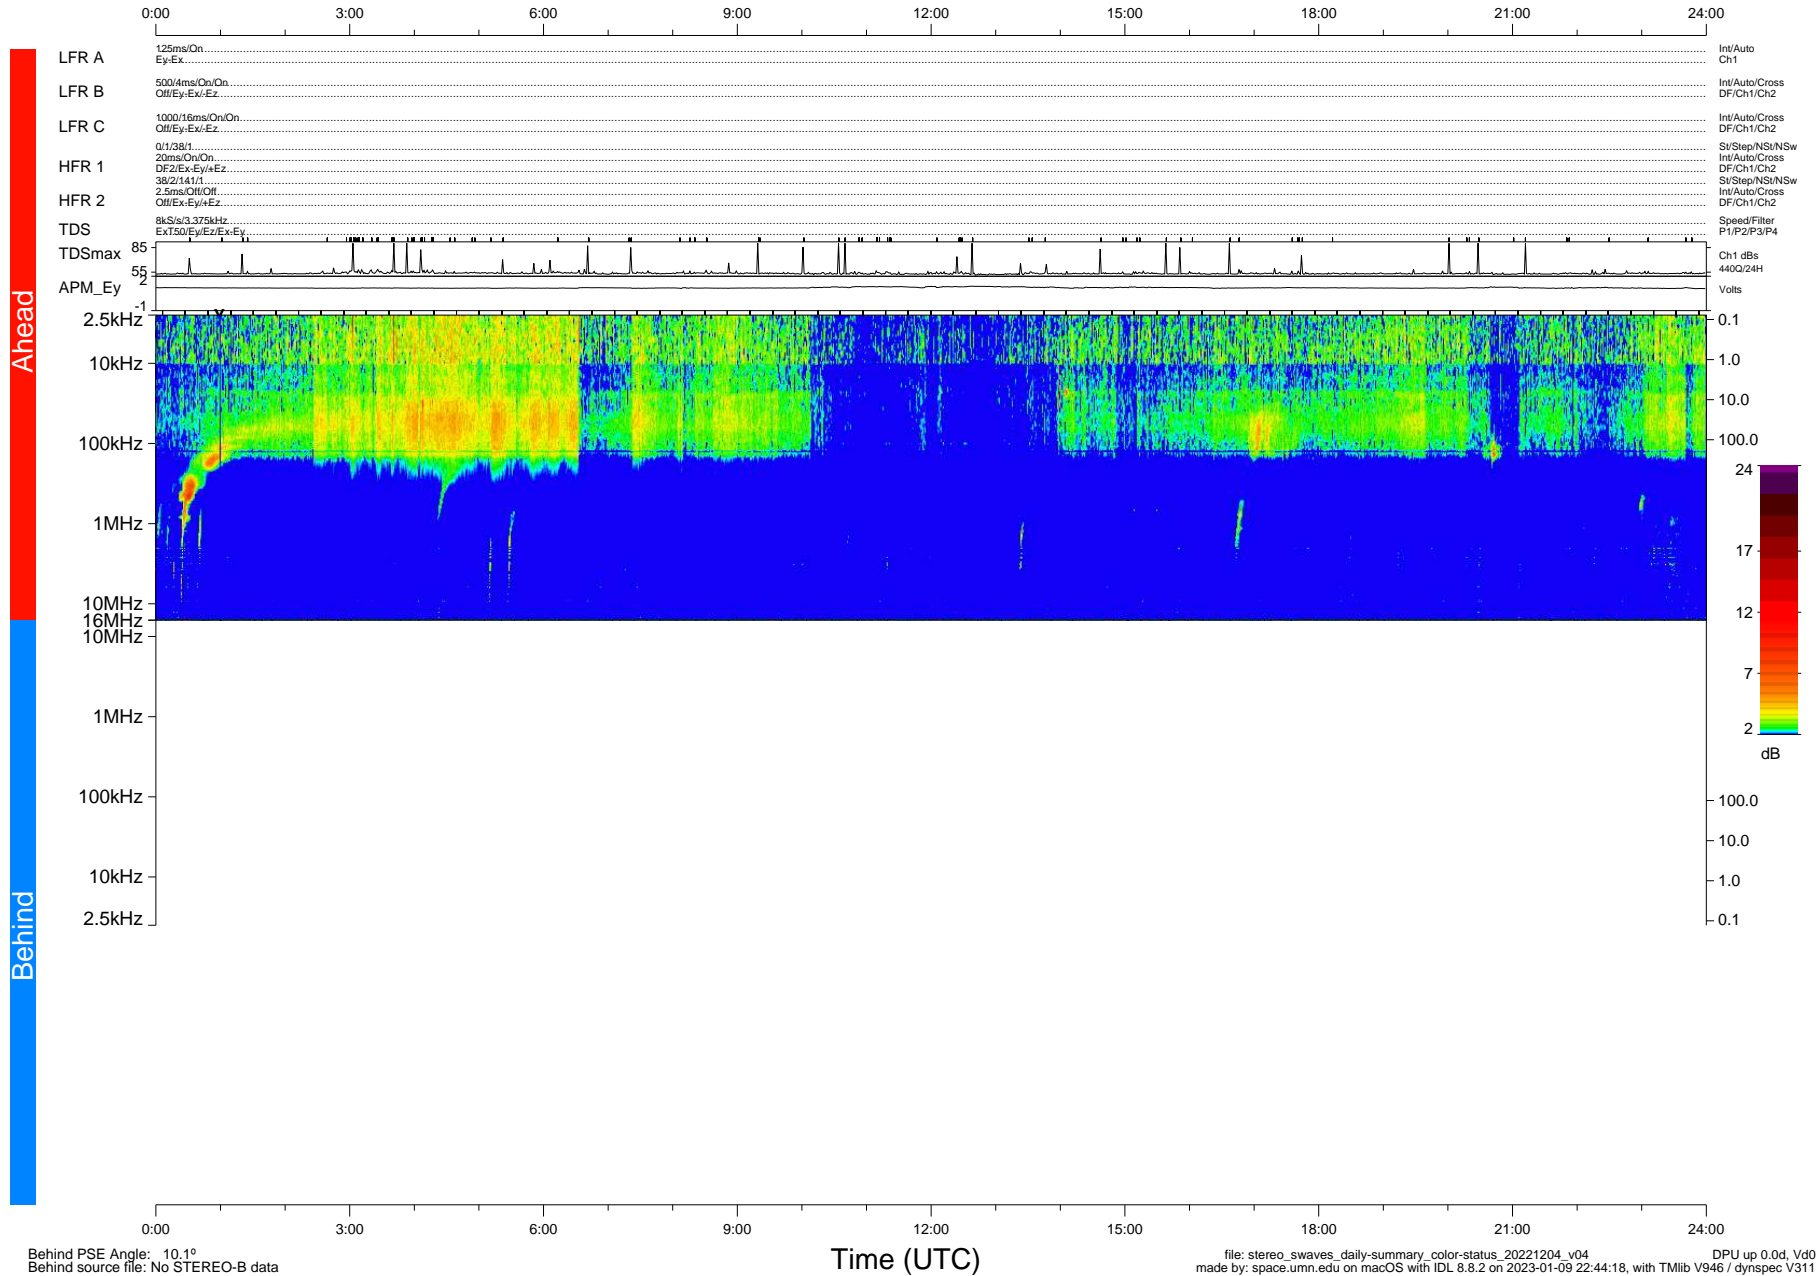

STEREO/WAVES Daily Summary - 04-Dec-22 (DOY 338)

Ahead source file: swaves_ahead_2022_338_1_05.fin (Recovery: 100.0% HK, 117% Pkts)
Ahead PSE Angle: -14.5°

DPU up 45.4d, V412d40

Behind PSE Angle: 10.1°
Behind source file: No STEREO-B data

Time (UTC)