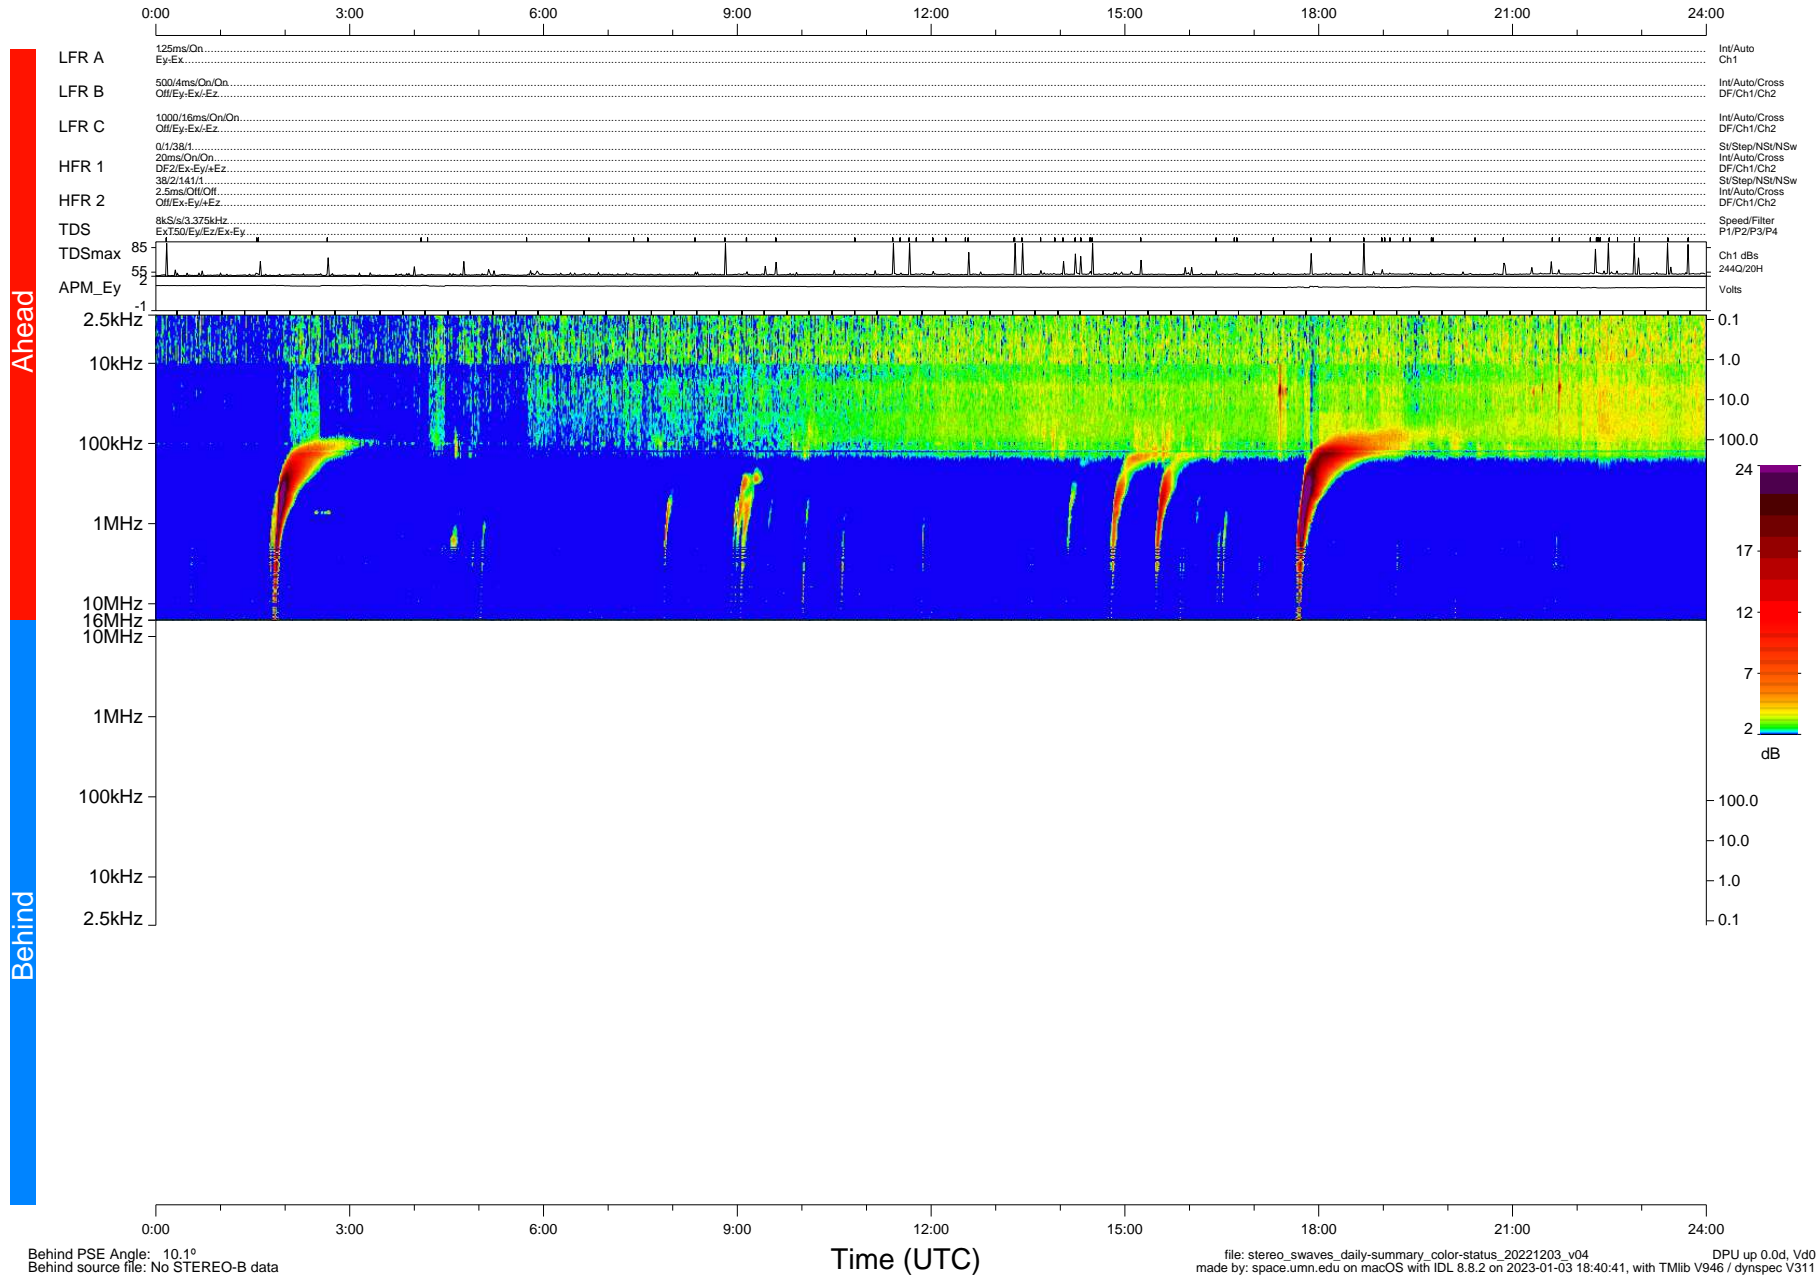

STEREO/WAVES Daily Summary - 03-Dec-2022 (DOY 337)

Ahead source file: swaves_ahead_2022_337_1_05.fin (Recovery: 100.1% HK, 86% Pkts)
Ahead PSE Angle: -14.6°

DPU up 44.4d, V412d40

Behind PSE Angle: 10.1°
Behind source file: No STEREO-B data