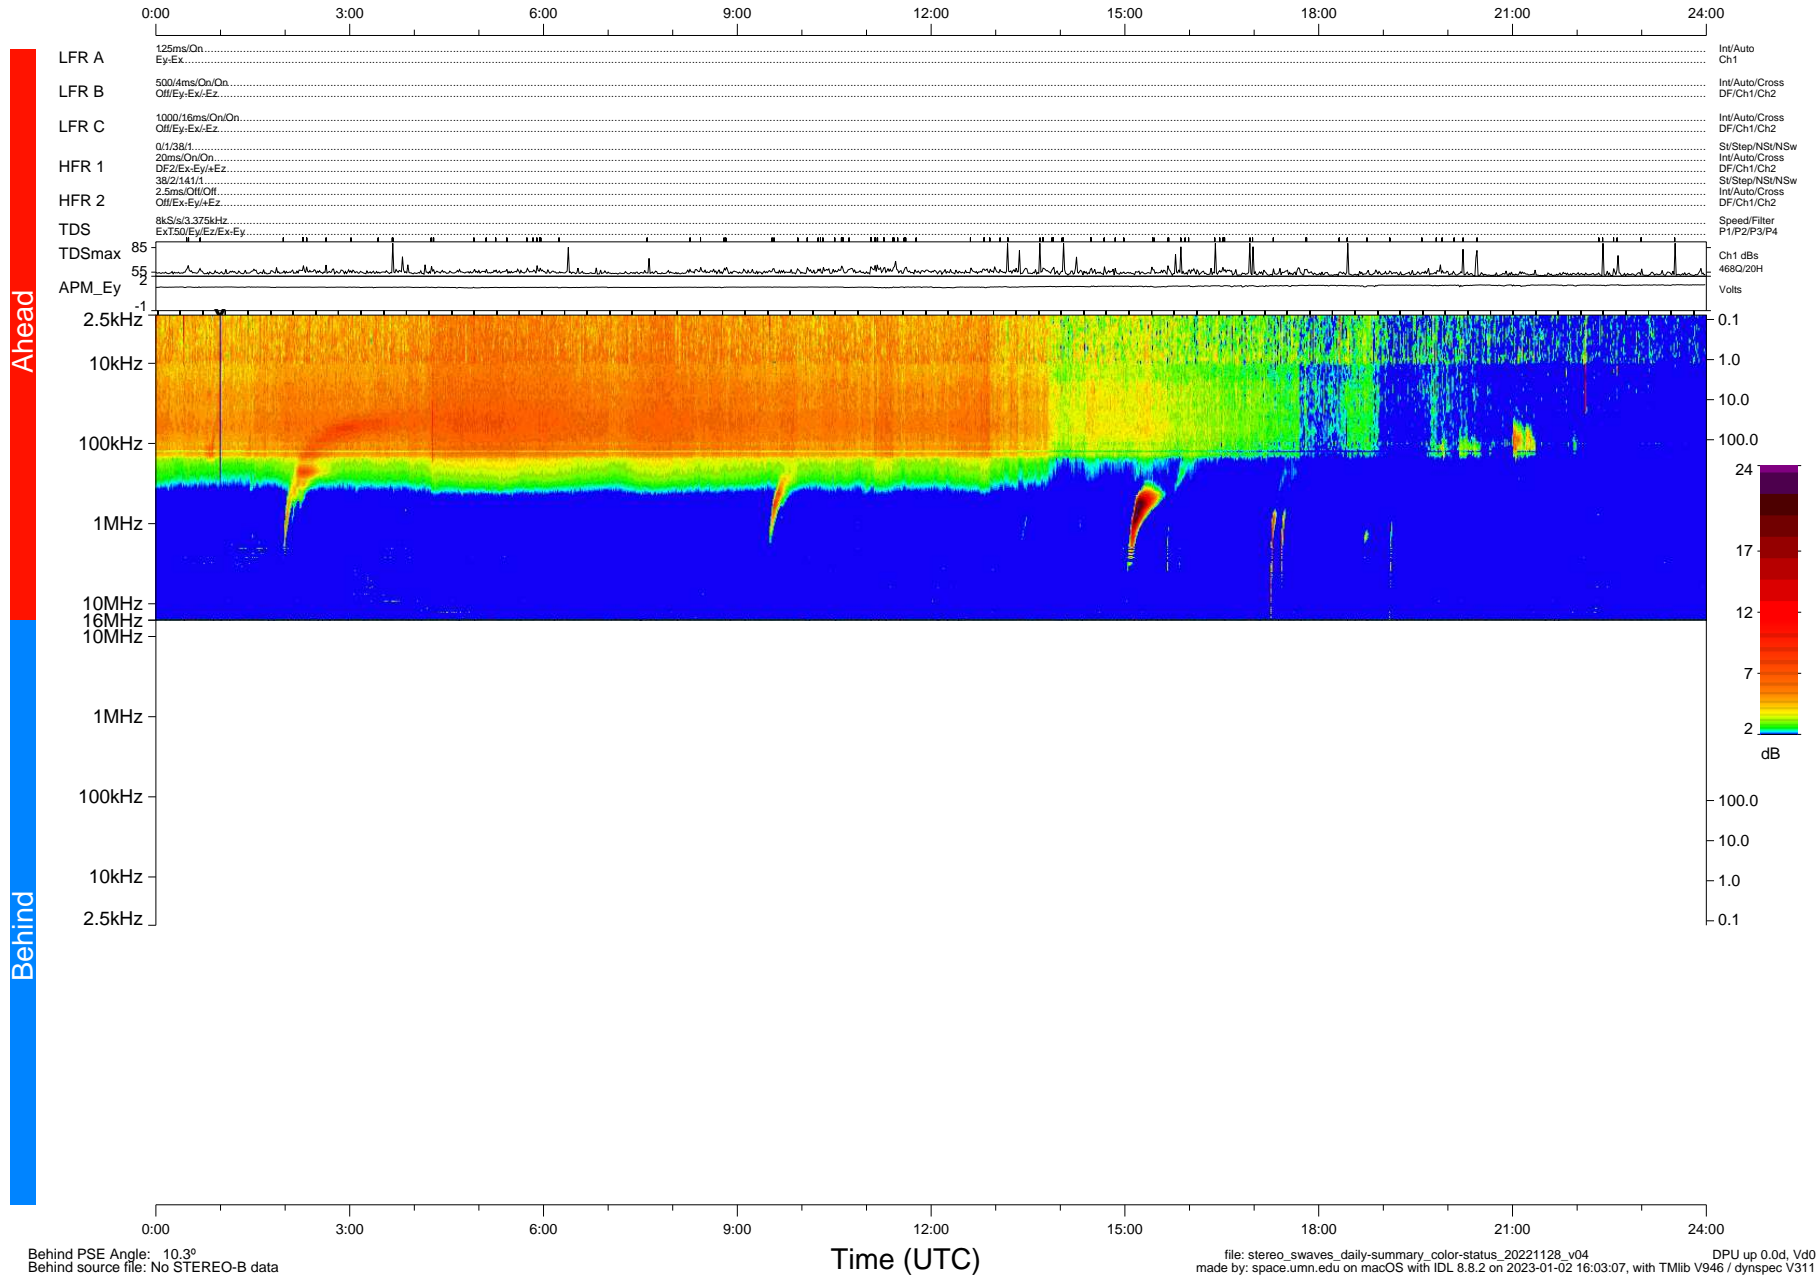

STEREO/WAVES Daily Summary - 28-Nov-2022 (DOY 332)

Ahead source file: swaves_ahead_2022_332_1_05.fin (Recovery: 100.0% HK, 121% Pkts)
Ahead PSE Angle: -14.7°

DPU up 39.4d, V412d40

Behind PSE Angle: 10.3°
Behind source file: No STEREO-B data