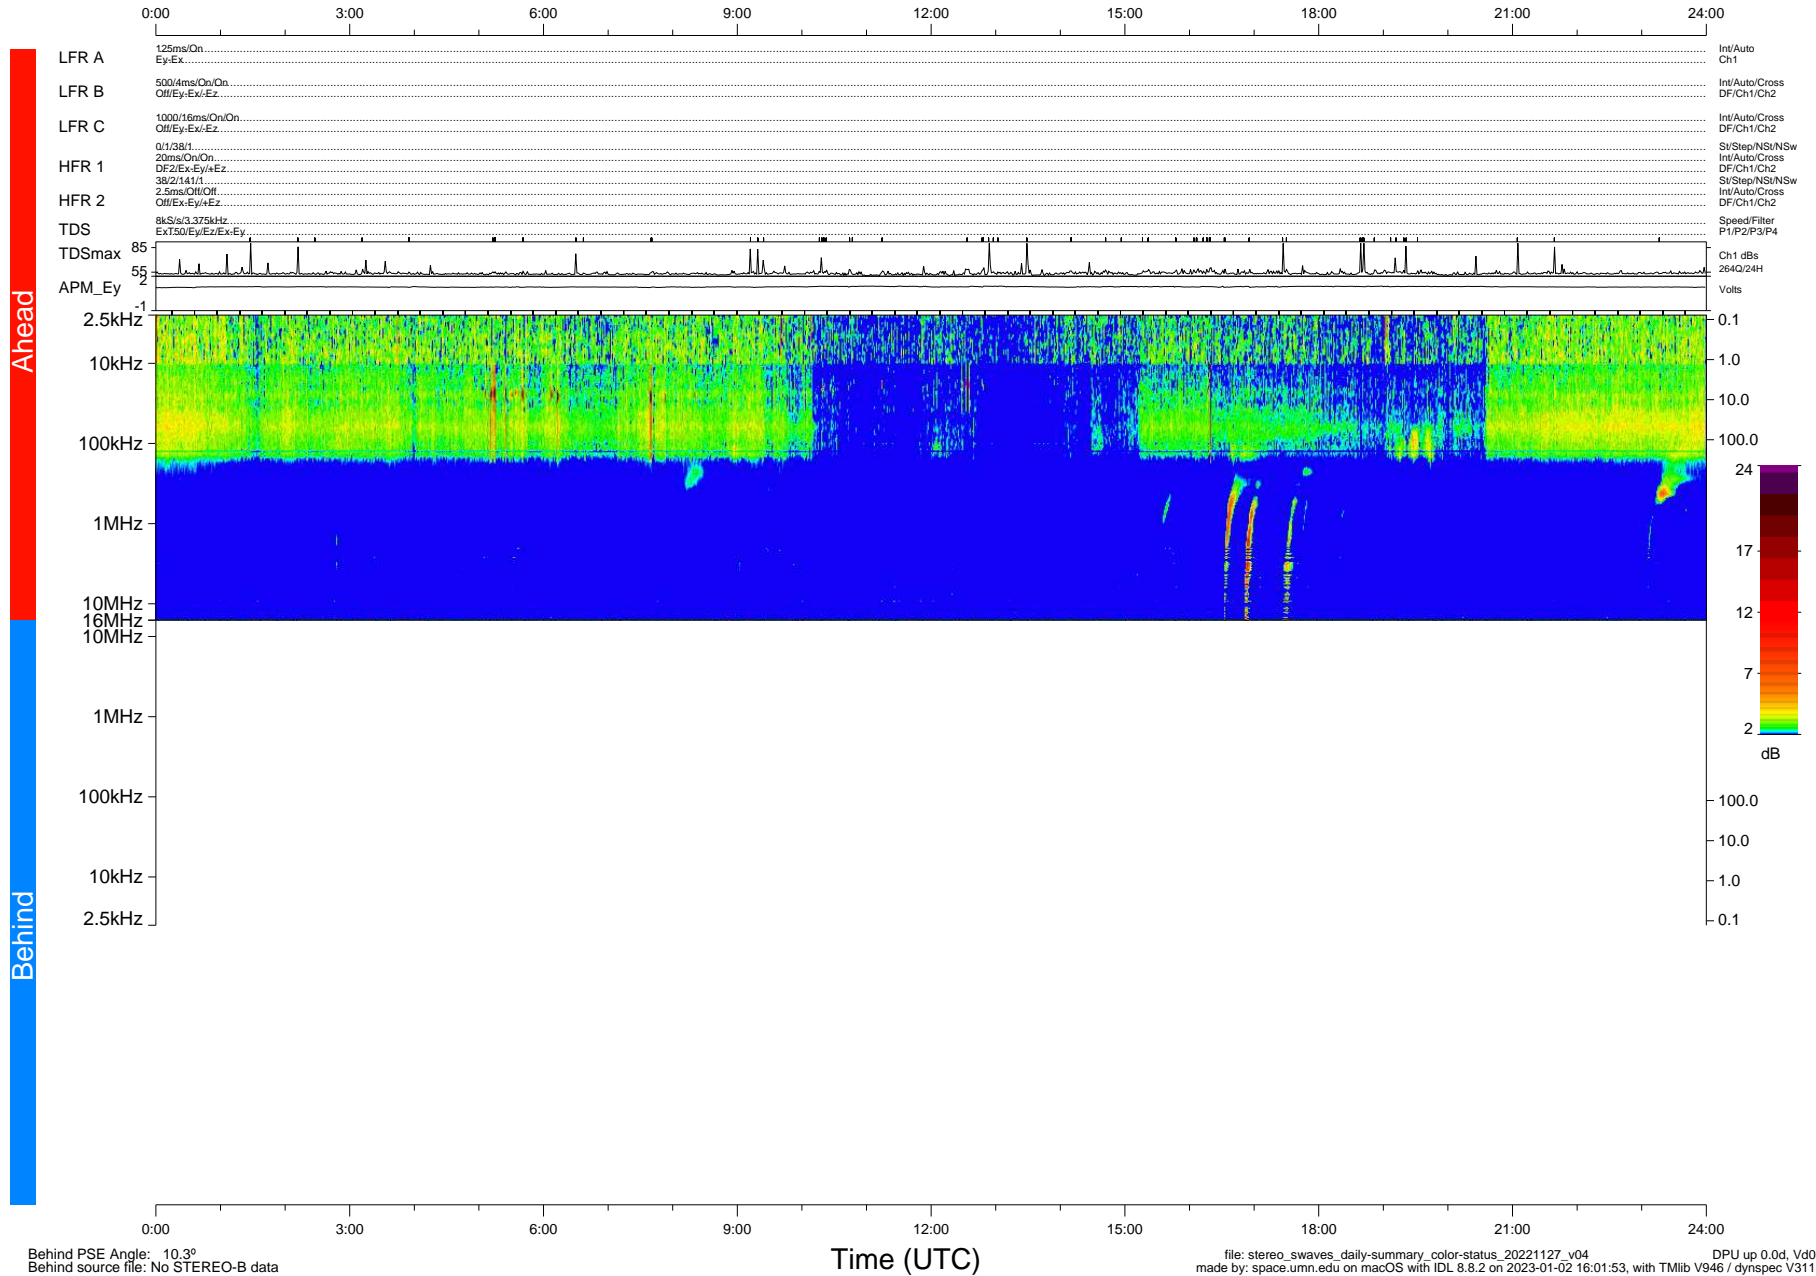

STEREO/WAVES Daily Summary - 27-Nov-2022 (DOY 331)

Ahead source file: swaves_ahead_2022_331_1_05.fin (Recovery: 100.0% HK, 91% Pkts)
Ahead PSE Angle: -14.7°

DPU up 38.4d, V412d40

Behind PSE Angle: 10.3°
Behind source file: No STEREO-B data

Time (UTC)