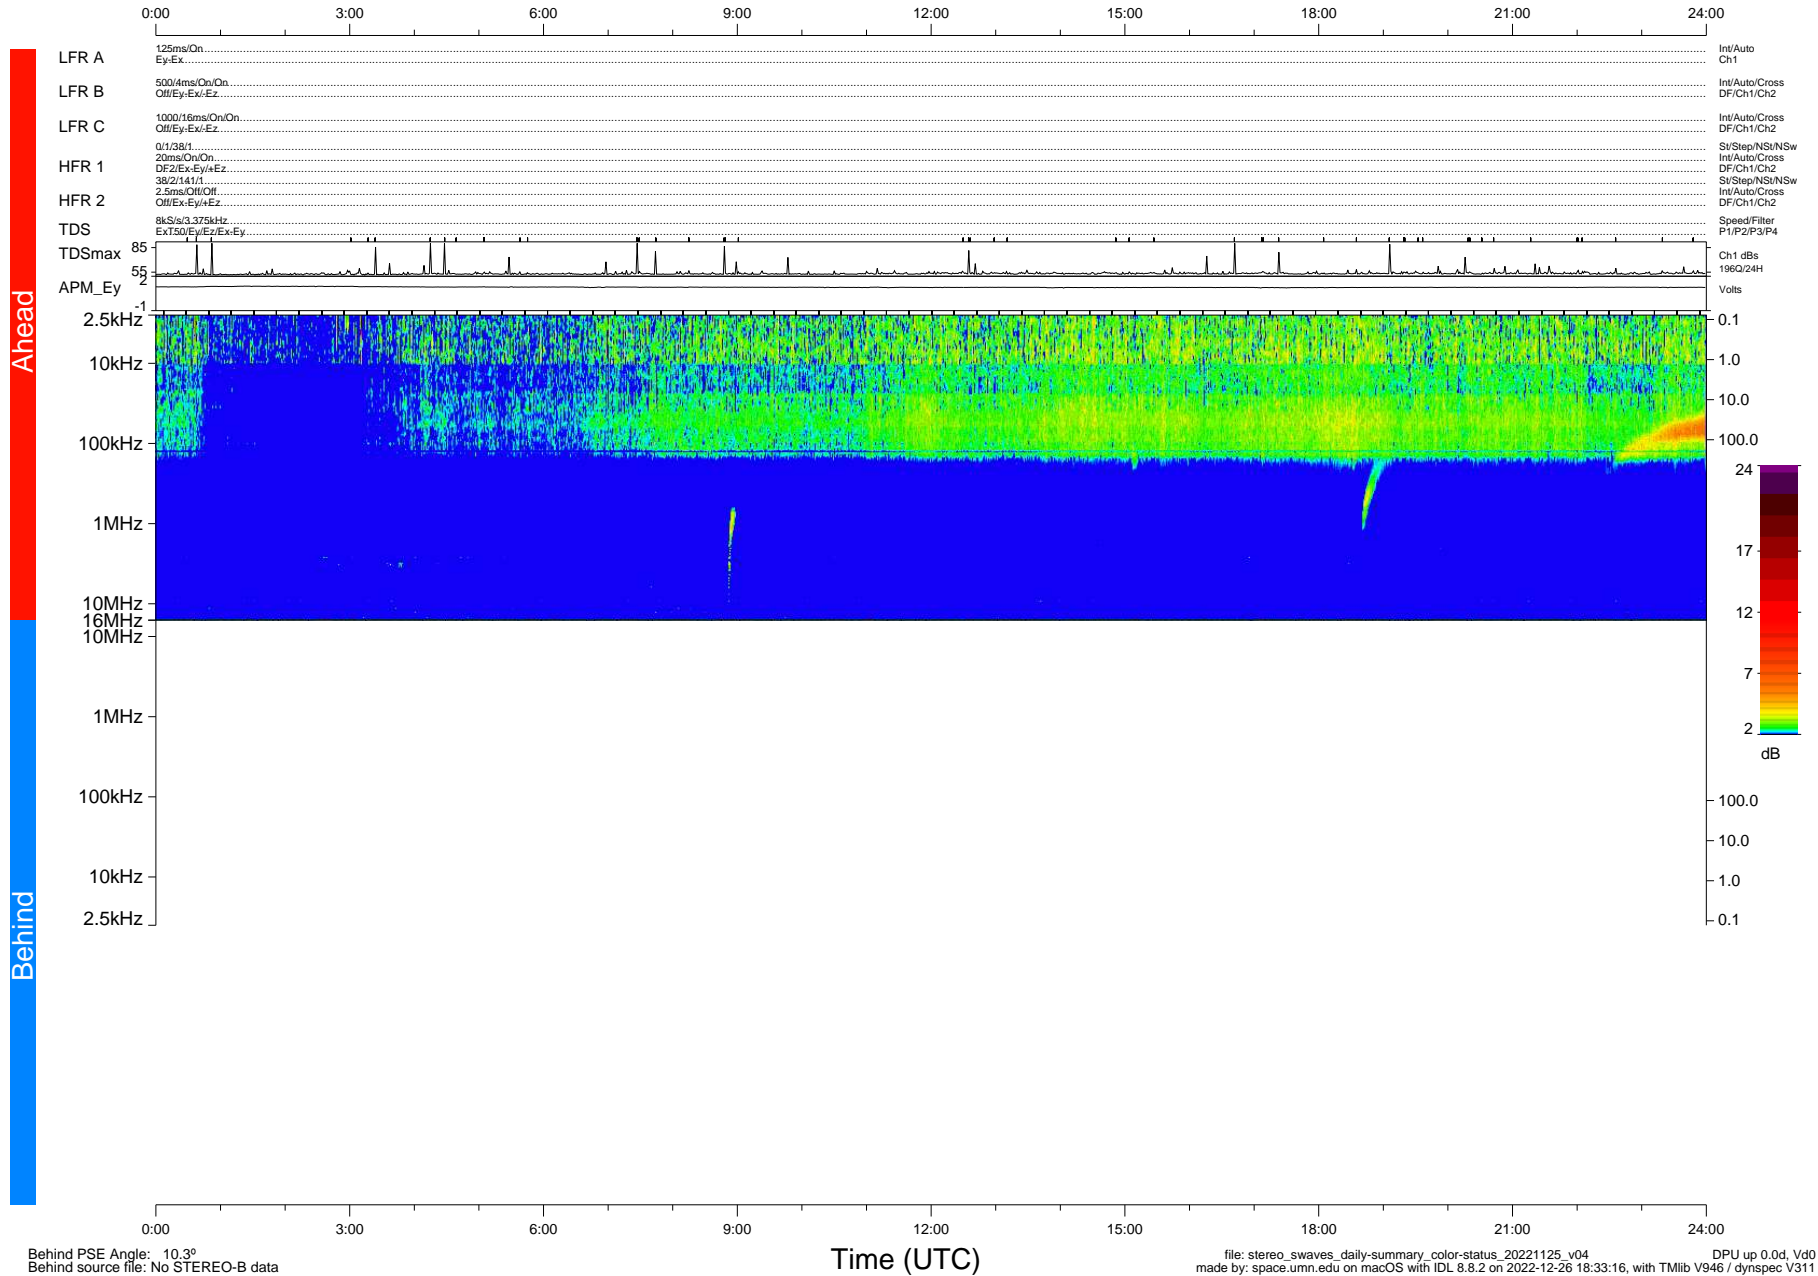

STEREO/WAVES Daily Summary - 25-Nov-2022 (DOY 329)

Ahead source file: swaves_ahead_2022_329_1_05.fin (Recovery: 100.0% HK, 81% Pkts)
Ahead PSE Angle: -14.8°

DPU up 36.4d, V412d40

Behind PSE Angle: 10.3°
Behind source file: No STEREO-B data