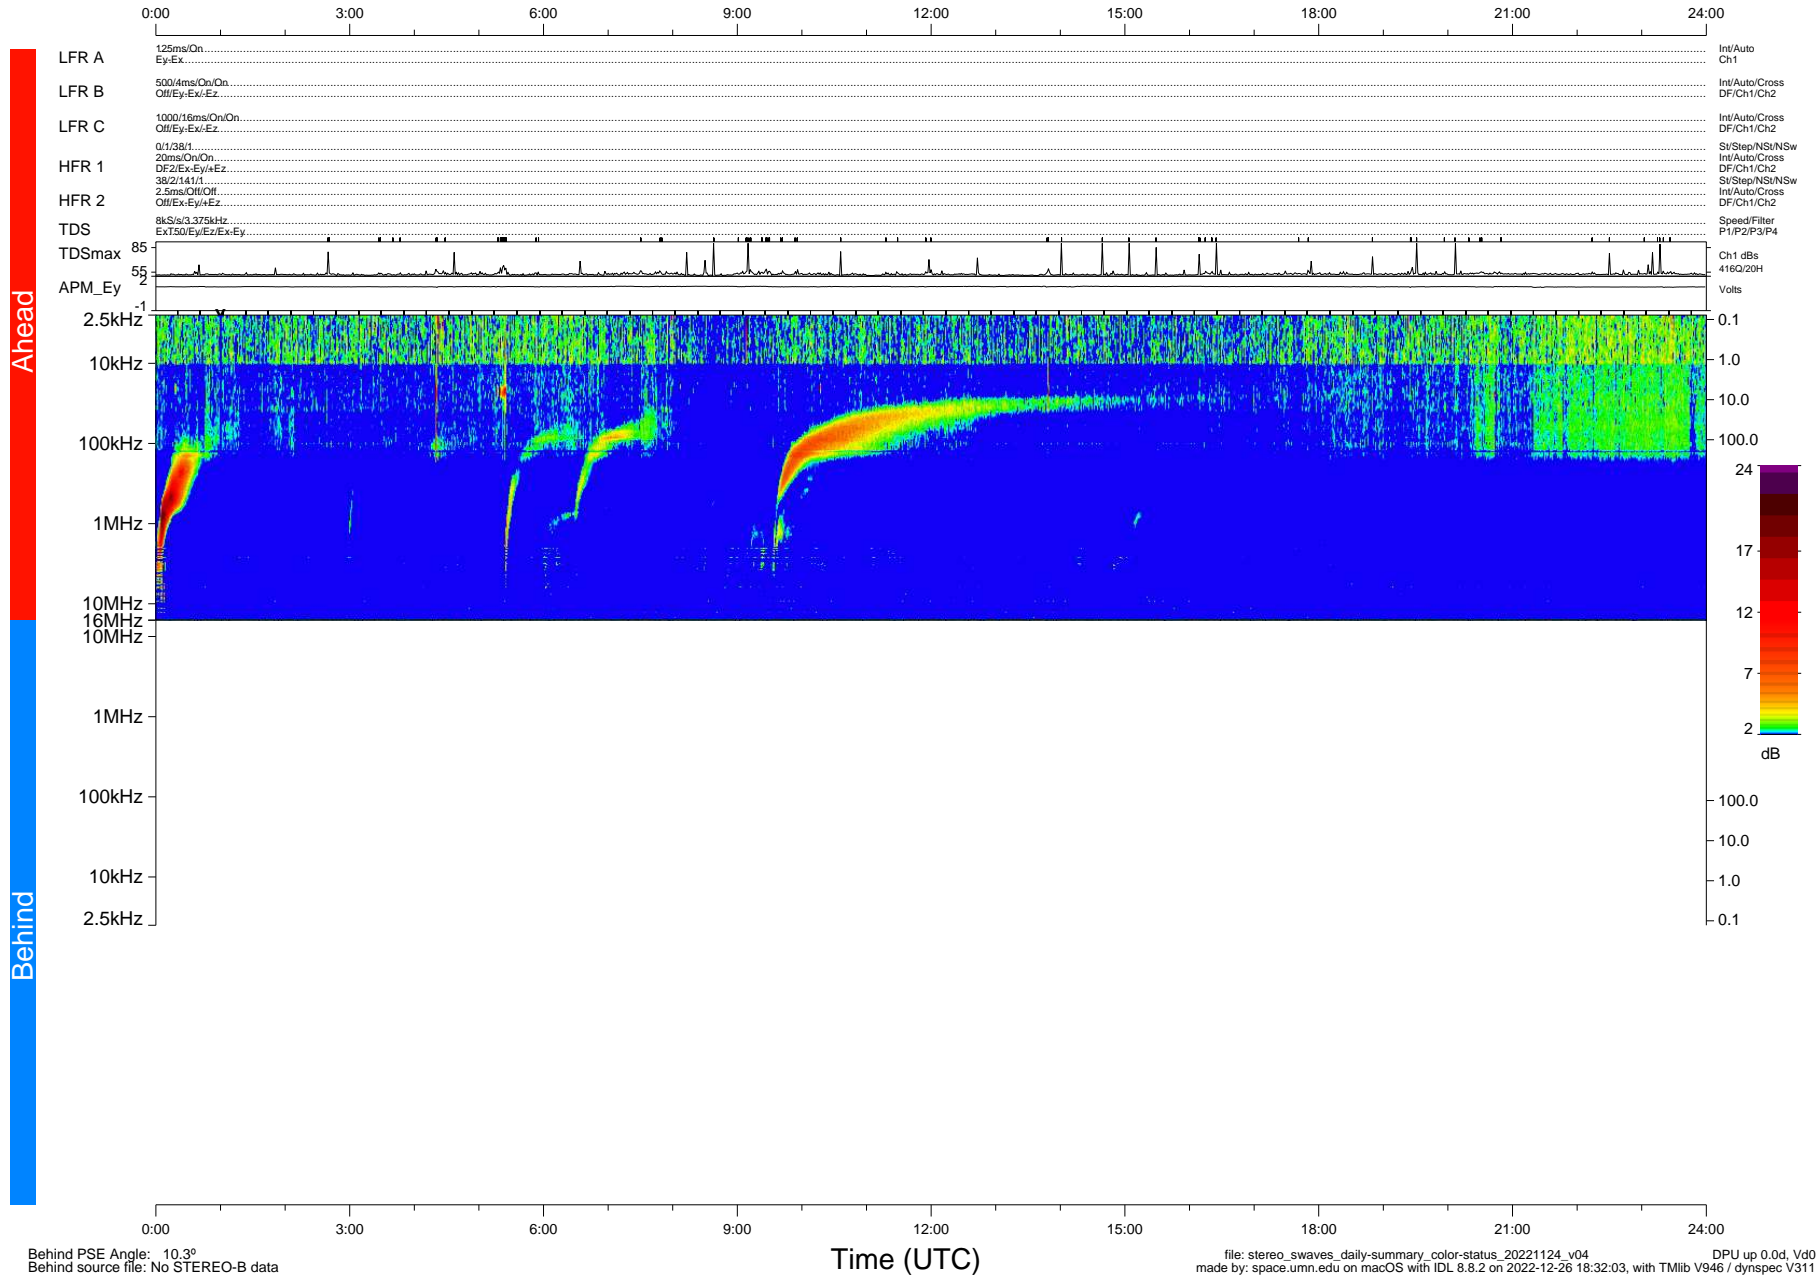

STEREO/WAVES Daily Summary - 24-Nov-2022 (DOY 328)

Ahead source file: swaves_ahead_2022_328_1_05.fin (Recovery: 100.0% HK, 113% Pkts)
Ahead PSE Angle: -14.8°

DPU up 35.4d, V412d40

Behind PSE Angle: 10.3°
Behind source file: No STEREO-B data

Time (UTC)